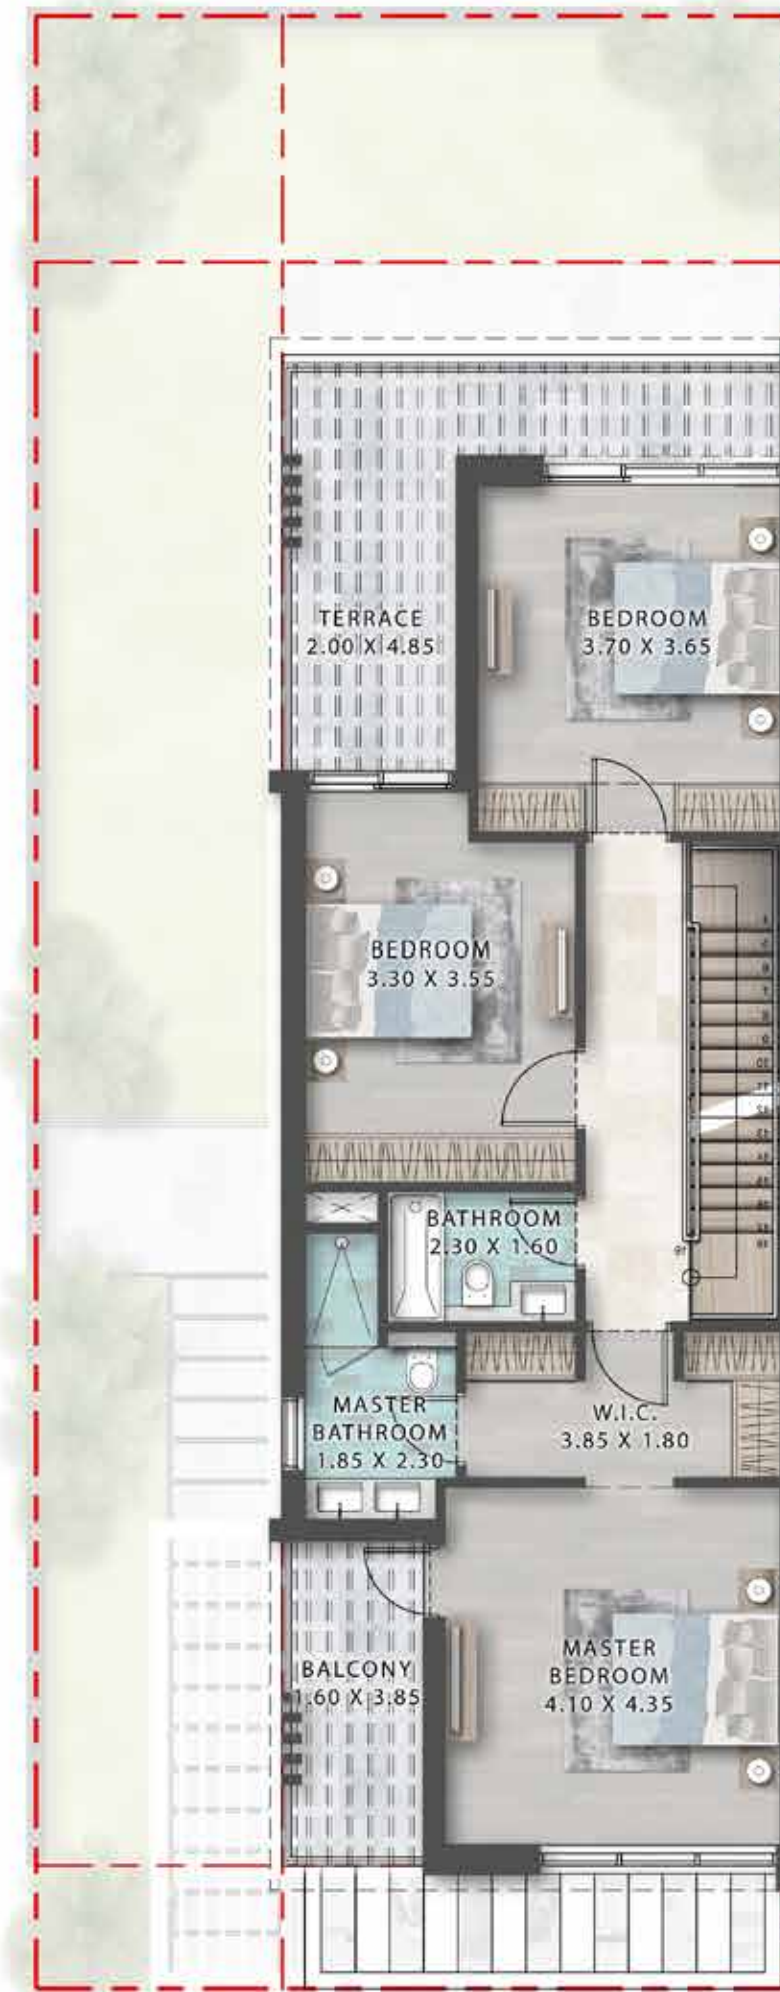

A large, stylized palm tree logo in a light orange color, centered in the background. The palm tree has several fronds and is enclosed within a thin white semi-circular arc.

IBIZA

DAMAC
Lagoons

LTH-5H-E

LTH-4H-M

LTH-4H-M

LTH-5H-E

FLOOR PLANS

5-BEDROOM TOWNHOUSE

LTH-5H-E

GROUND FLOOR

FIRST FLOOR

SECOND FLOOR

4-BEDROOM TOWNHOUSE

LTH-4H-M

GROUND FLOOR

FIRST FLOOR

TOTALLY HOME

REAL ESTATE

[totallyhomerealestate](#)

[totallyhomerealestate](#)