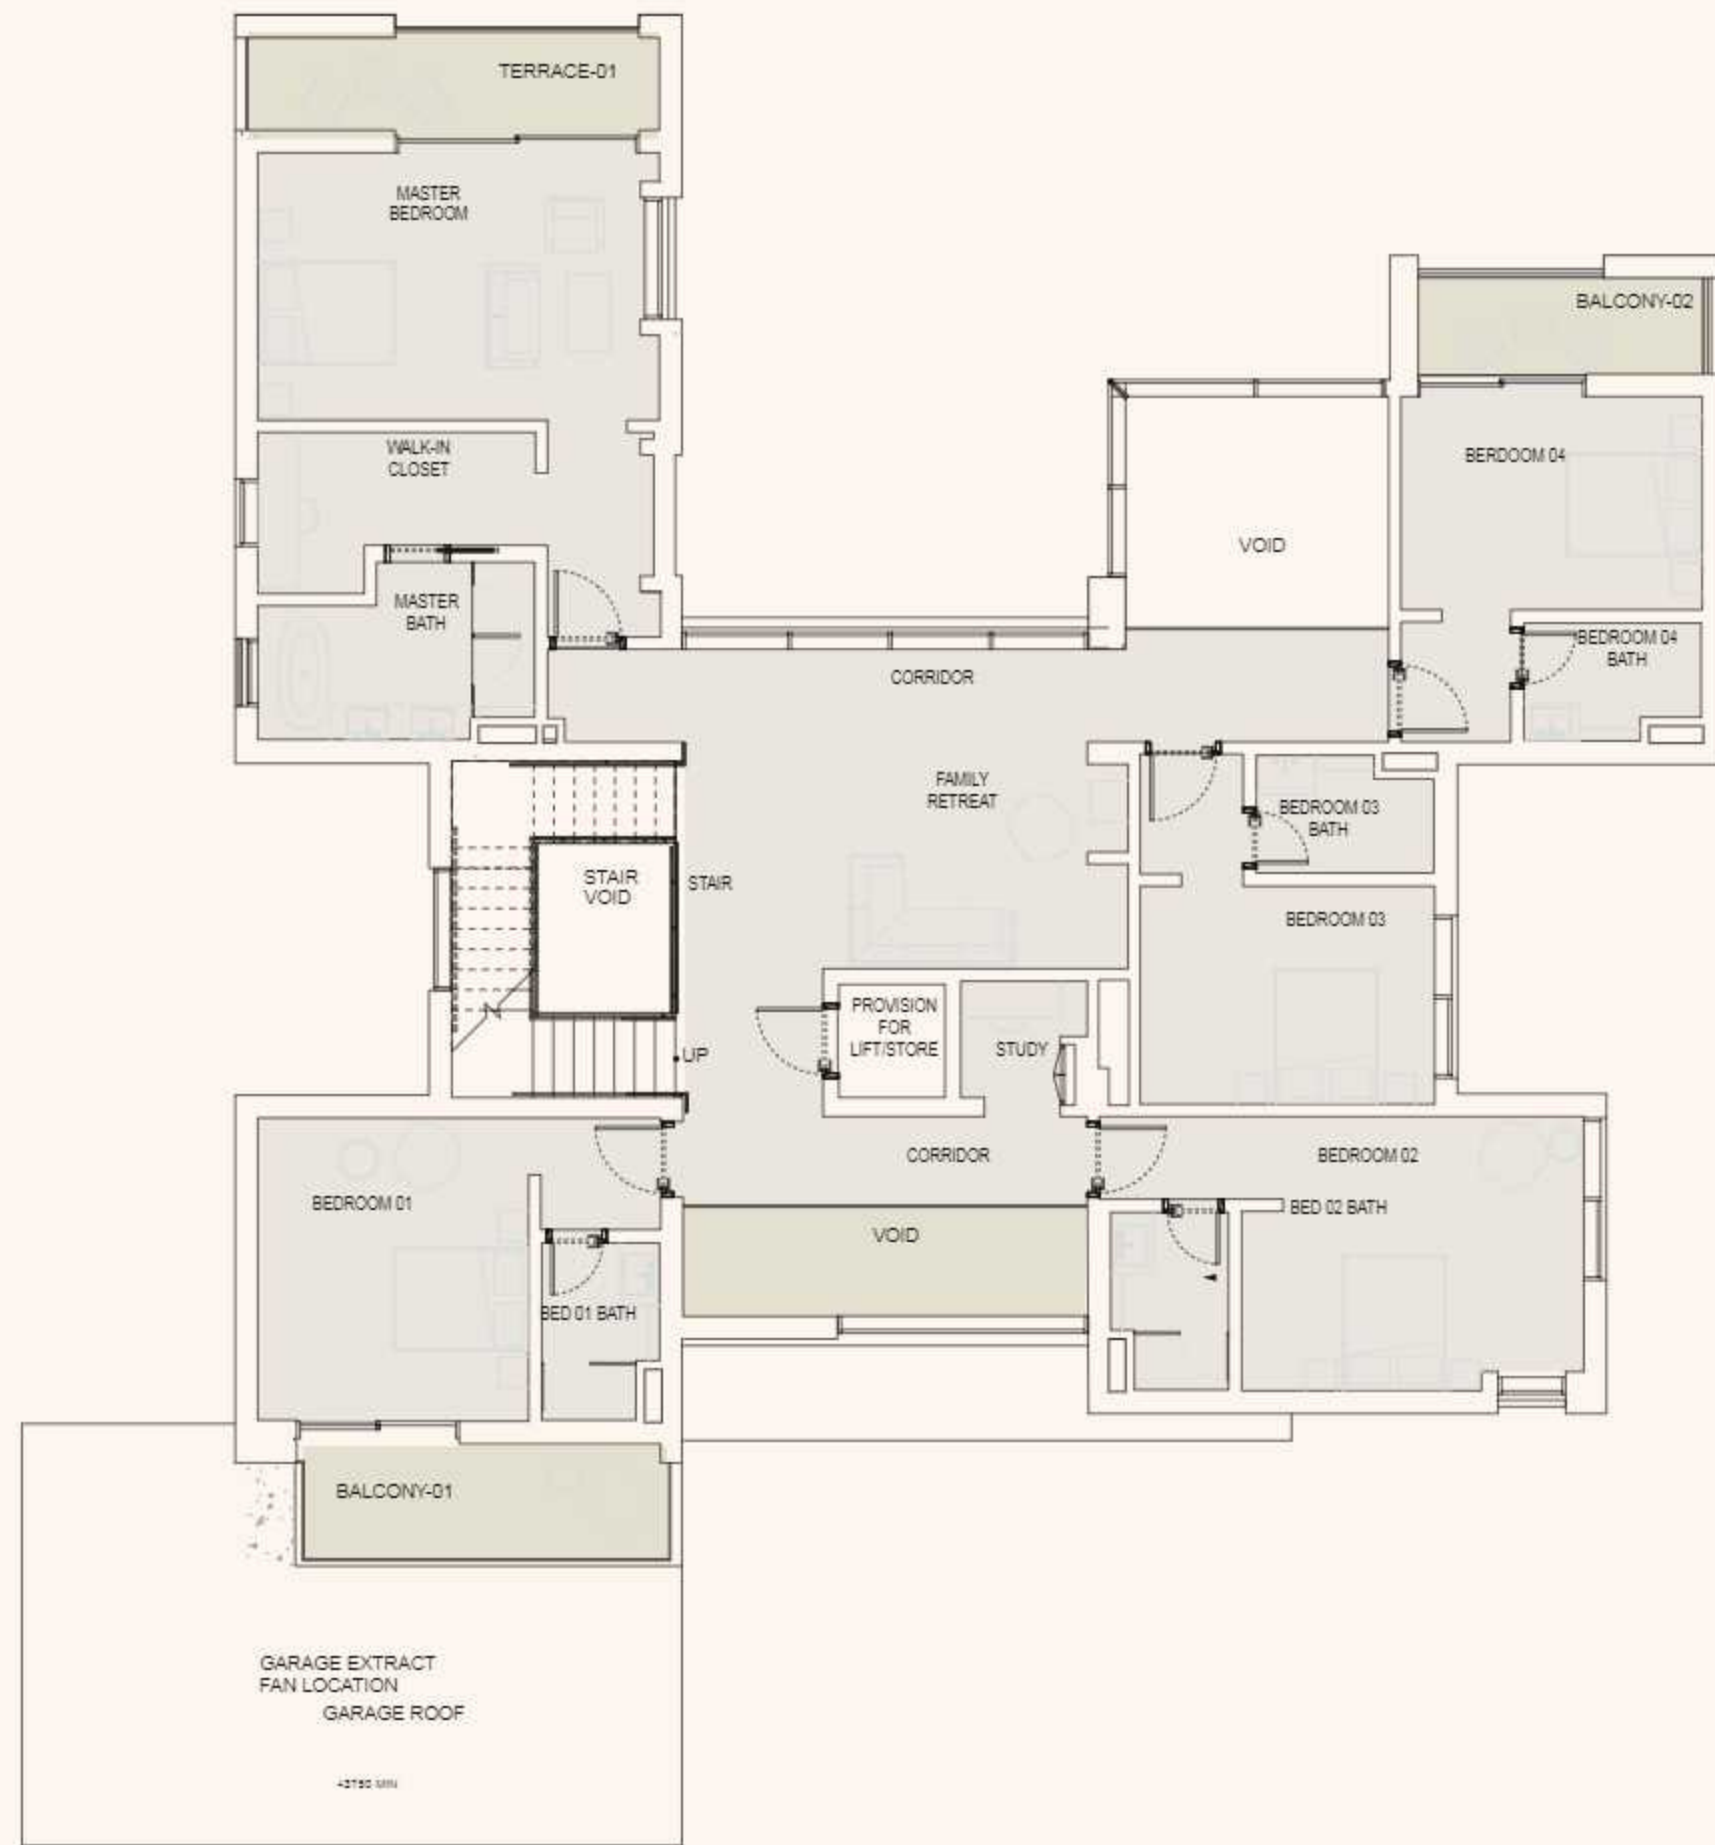

جنان haven

BY ALDAR

Ground floor

First floor

Area: 6,456 sqft

Ground floor

First floor

Area: 7,424 sqft

Ground floor

Area: 9,038 sqft

First floor

Second floor & Rooftop

Area: 9,038 sqft

Ground floor

First floor

Ground floor

First floor

Disclaimer: This plan is reproduced for illustrative purposes as an example of a typical layout and Aldar makes no representation of warranty in relation to any of the information shown.

Area: 3,960 sqft

Ground floor

First floor

Ground floor

First floor

Disclaimer: This plan is reproduced for illustrative purposes as an example of a typical layout and Aldar makes no representation of warranty in relation to any of the information shown.