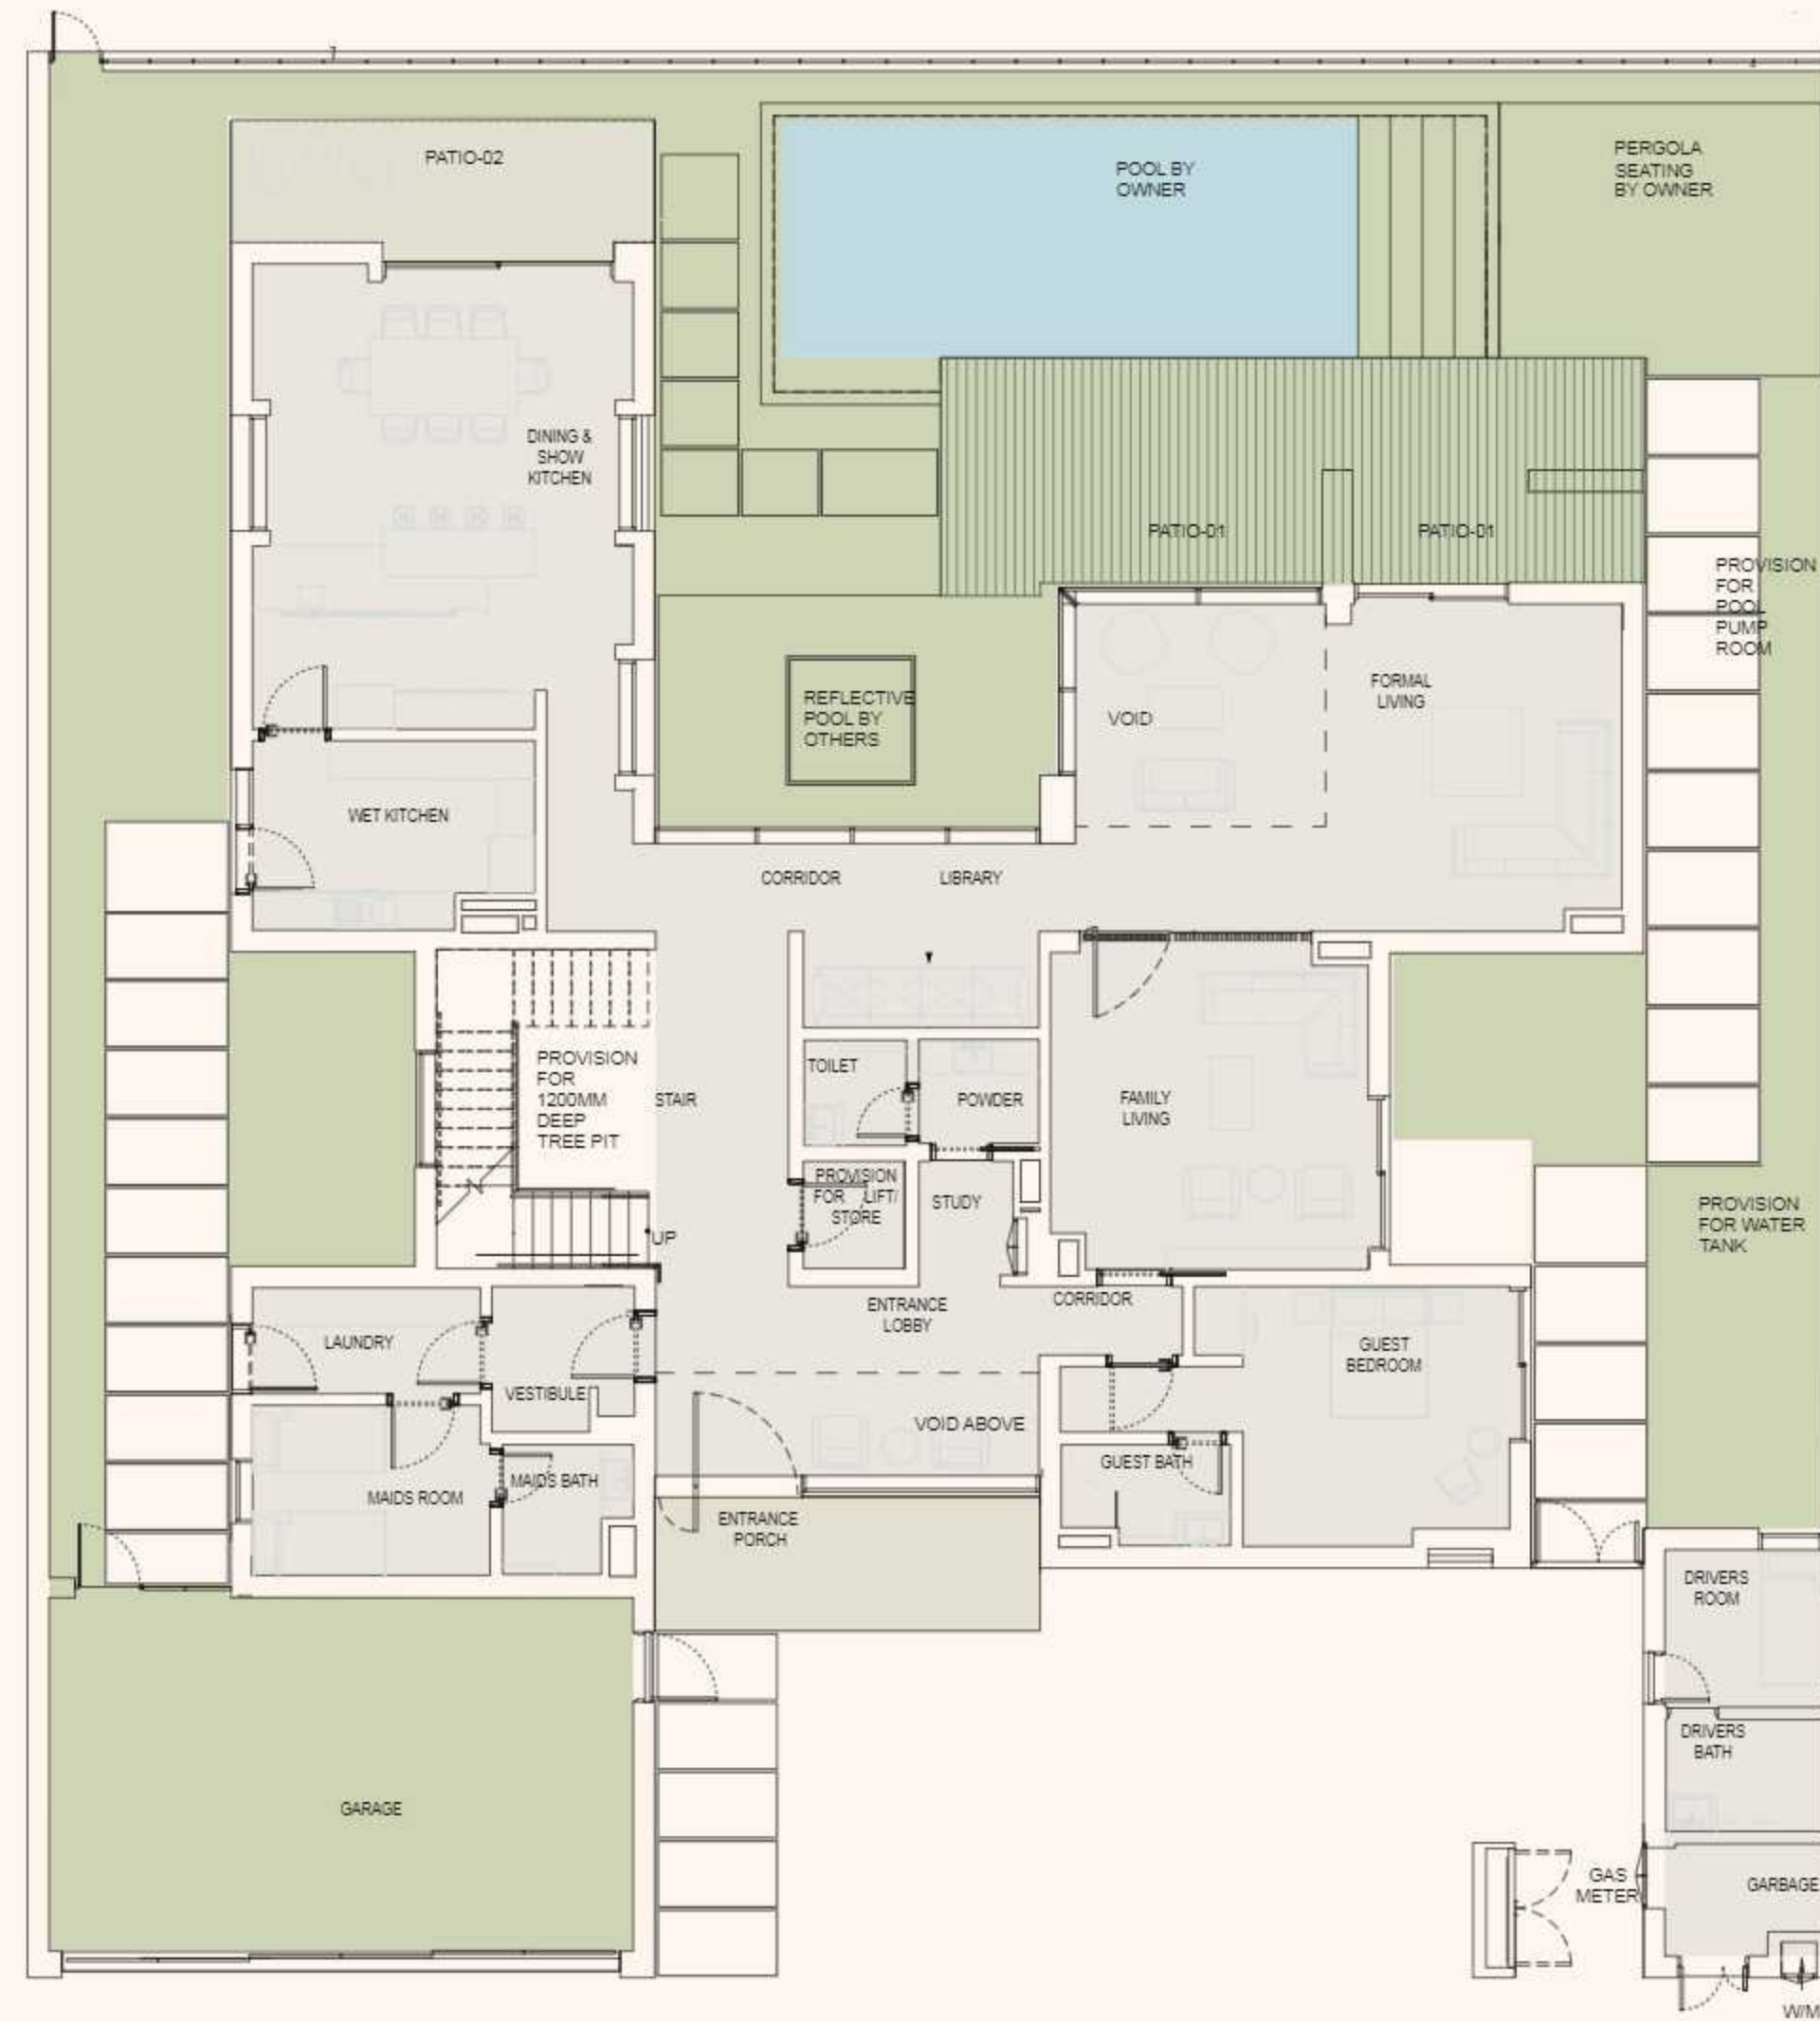

جنان haven

BY ALDAR

Ground floor

First floor

Area: 6,456 sqft

Ground floor

First floor

Area: 7,424 sqft

Ground floor

Area: 9,038 sqft

First floor

Second floor & Rooftop

Area: 9,038 sqft

Ground floor

First floor

Ground floor

First floor

Disclaimer: This plan is reproduced for illustrative purposes as an example of a typical layout and Aldar makes no representation of warranty in relation to any of the information shown.

Area: 3,960 sqft

Area: 1,808 sqft

Ground floor

First floor

Disclaimer: This plan is reproduced for illustrative purposes as an example of a typical layout and Aldar makes no representation of warranty in relation to any of the information shown.