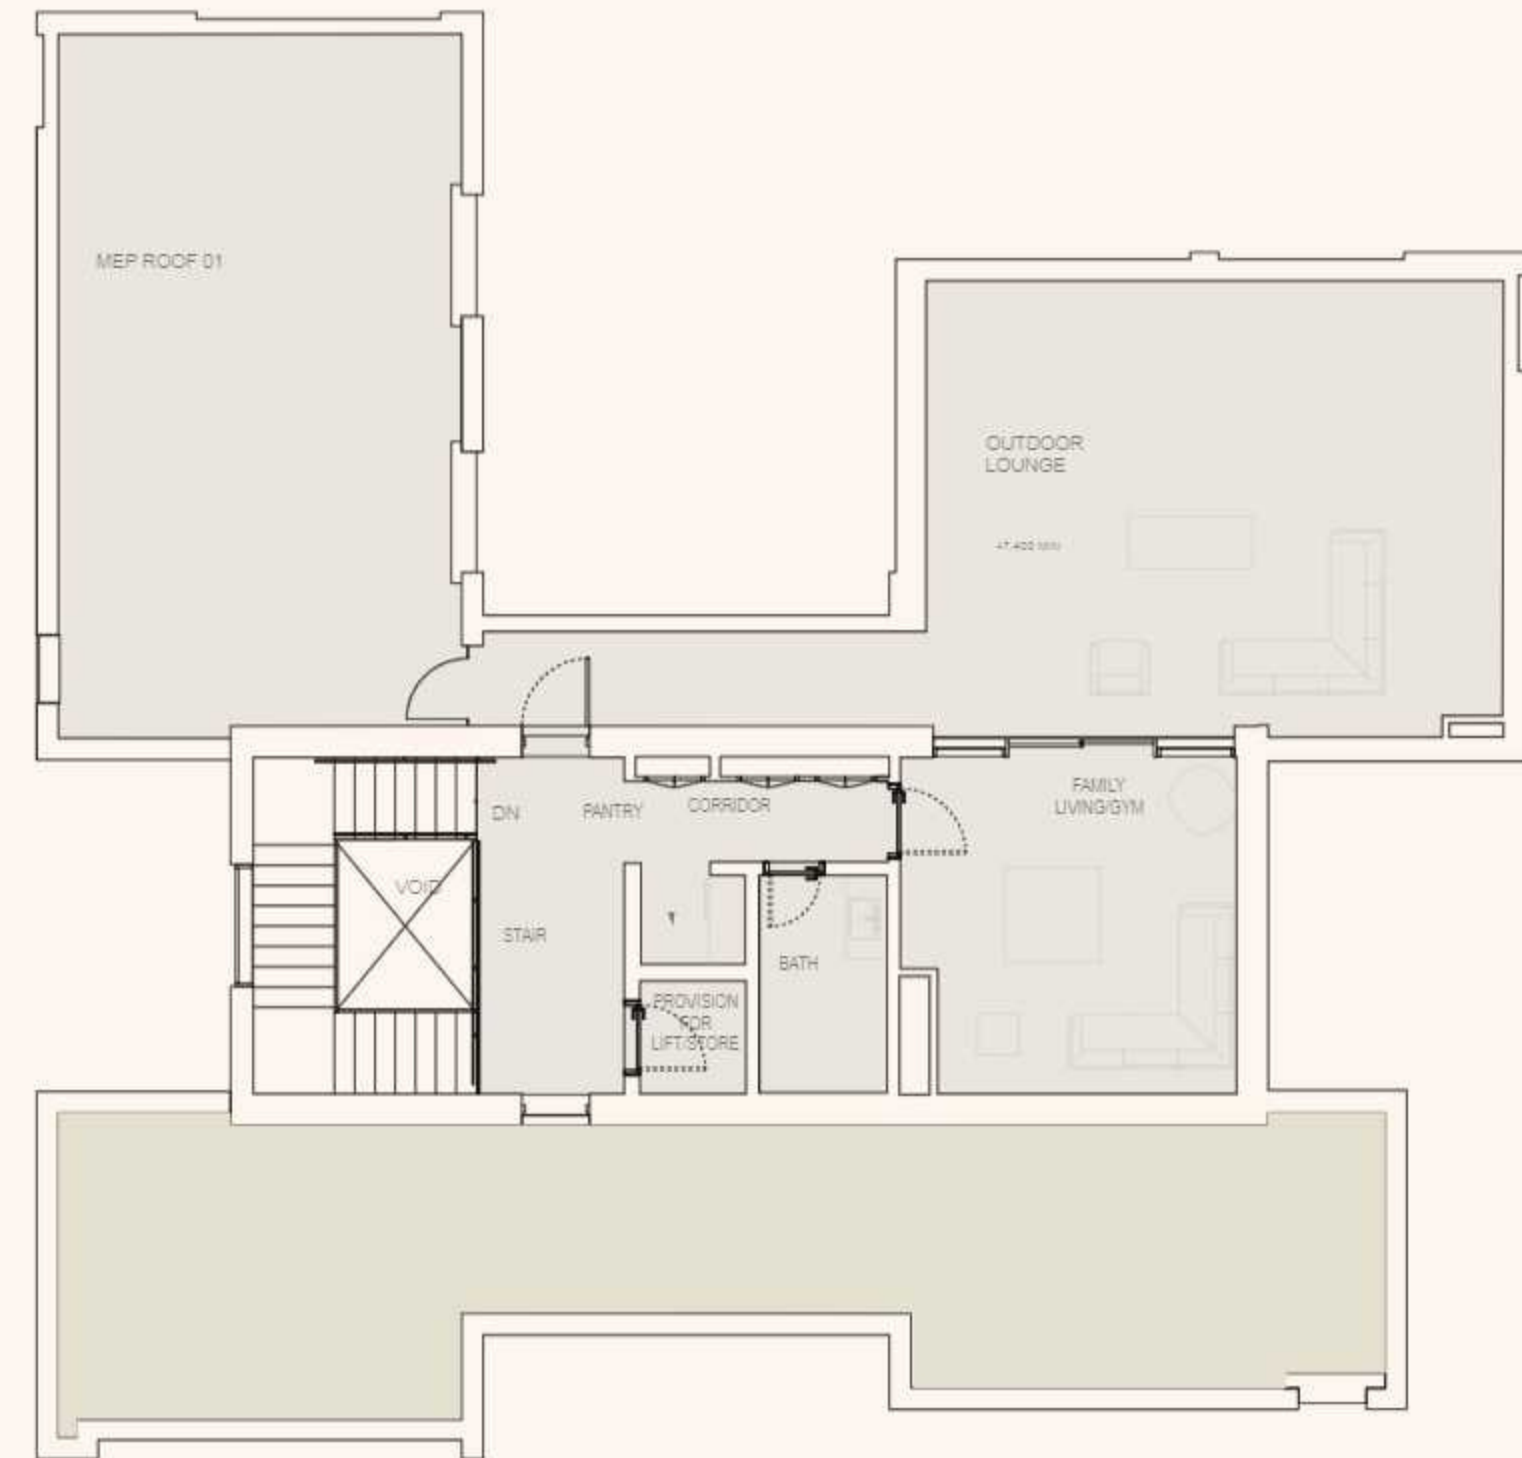

جنان haven

BY ALDAR

Ground floor

First floor

Area: 6,456 sqft

Ground floor

First floor

Area: 7,424 sqft

Ground floor

Area: 9,038 sqft

First floor

Second floor & Rooftop

Area: 9,038 sqft

Ground floor

First floor

Ground floor

First floor

Disclaimer: This plan is reproduced for illustrative purposes as an example of a typical layout and Aldar makes no representation of warranty in relation to any of the information shown.

Area: 3,960 sqft

Area: 1,808 sqft

Ground floor

First floor

Disclaimer: This plan is reproduced for illustrative purposes as an example of a typical layout and Aldar makes no representation of warranty in relation to any of the information shown.