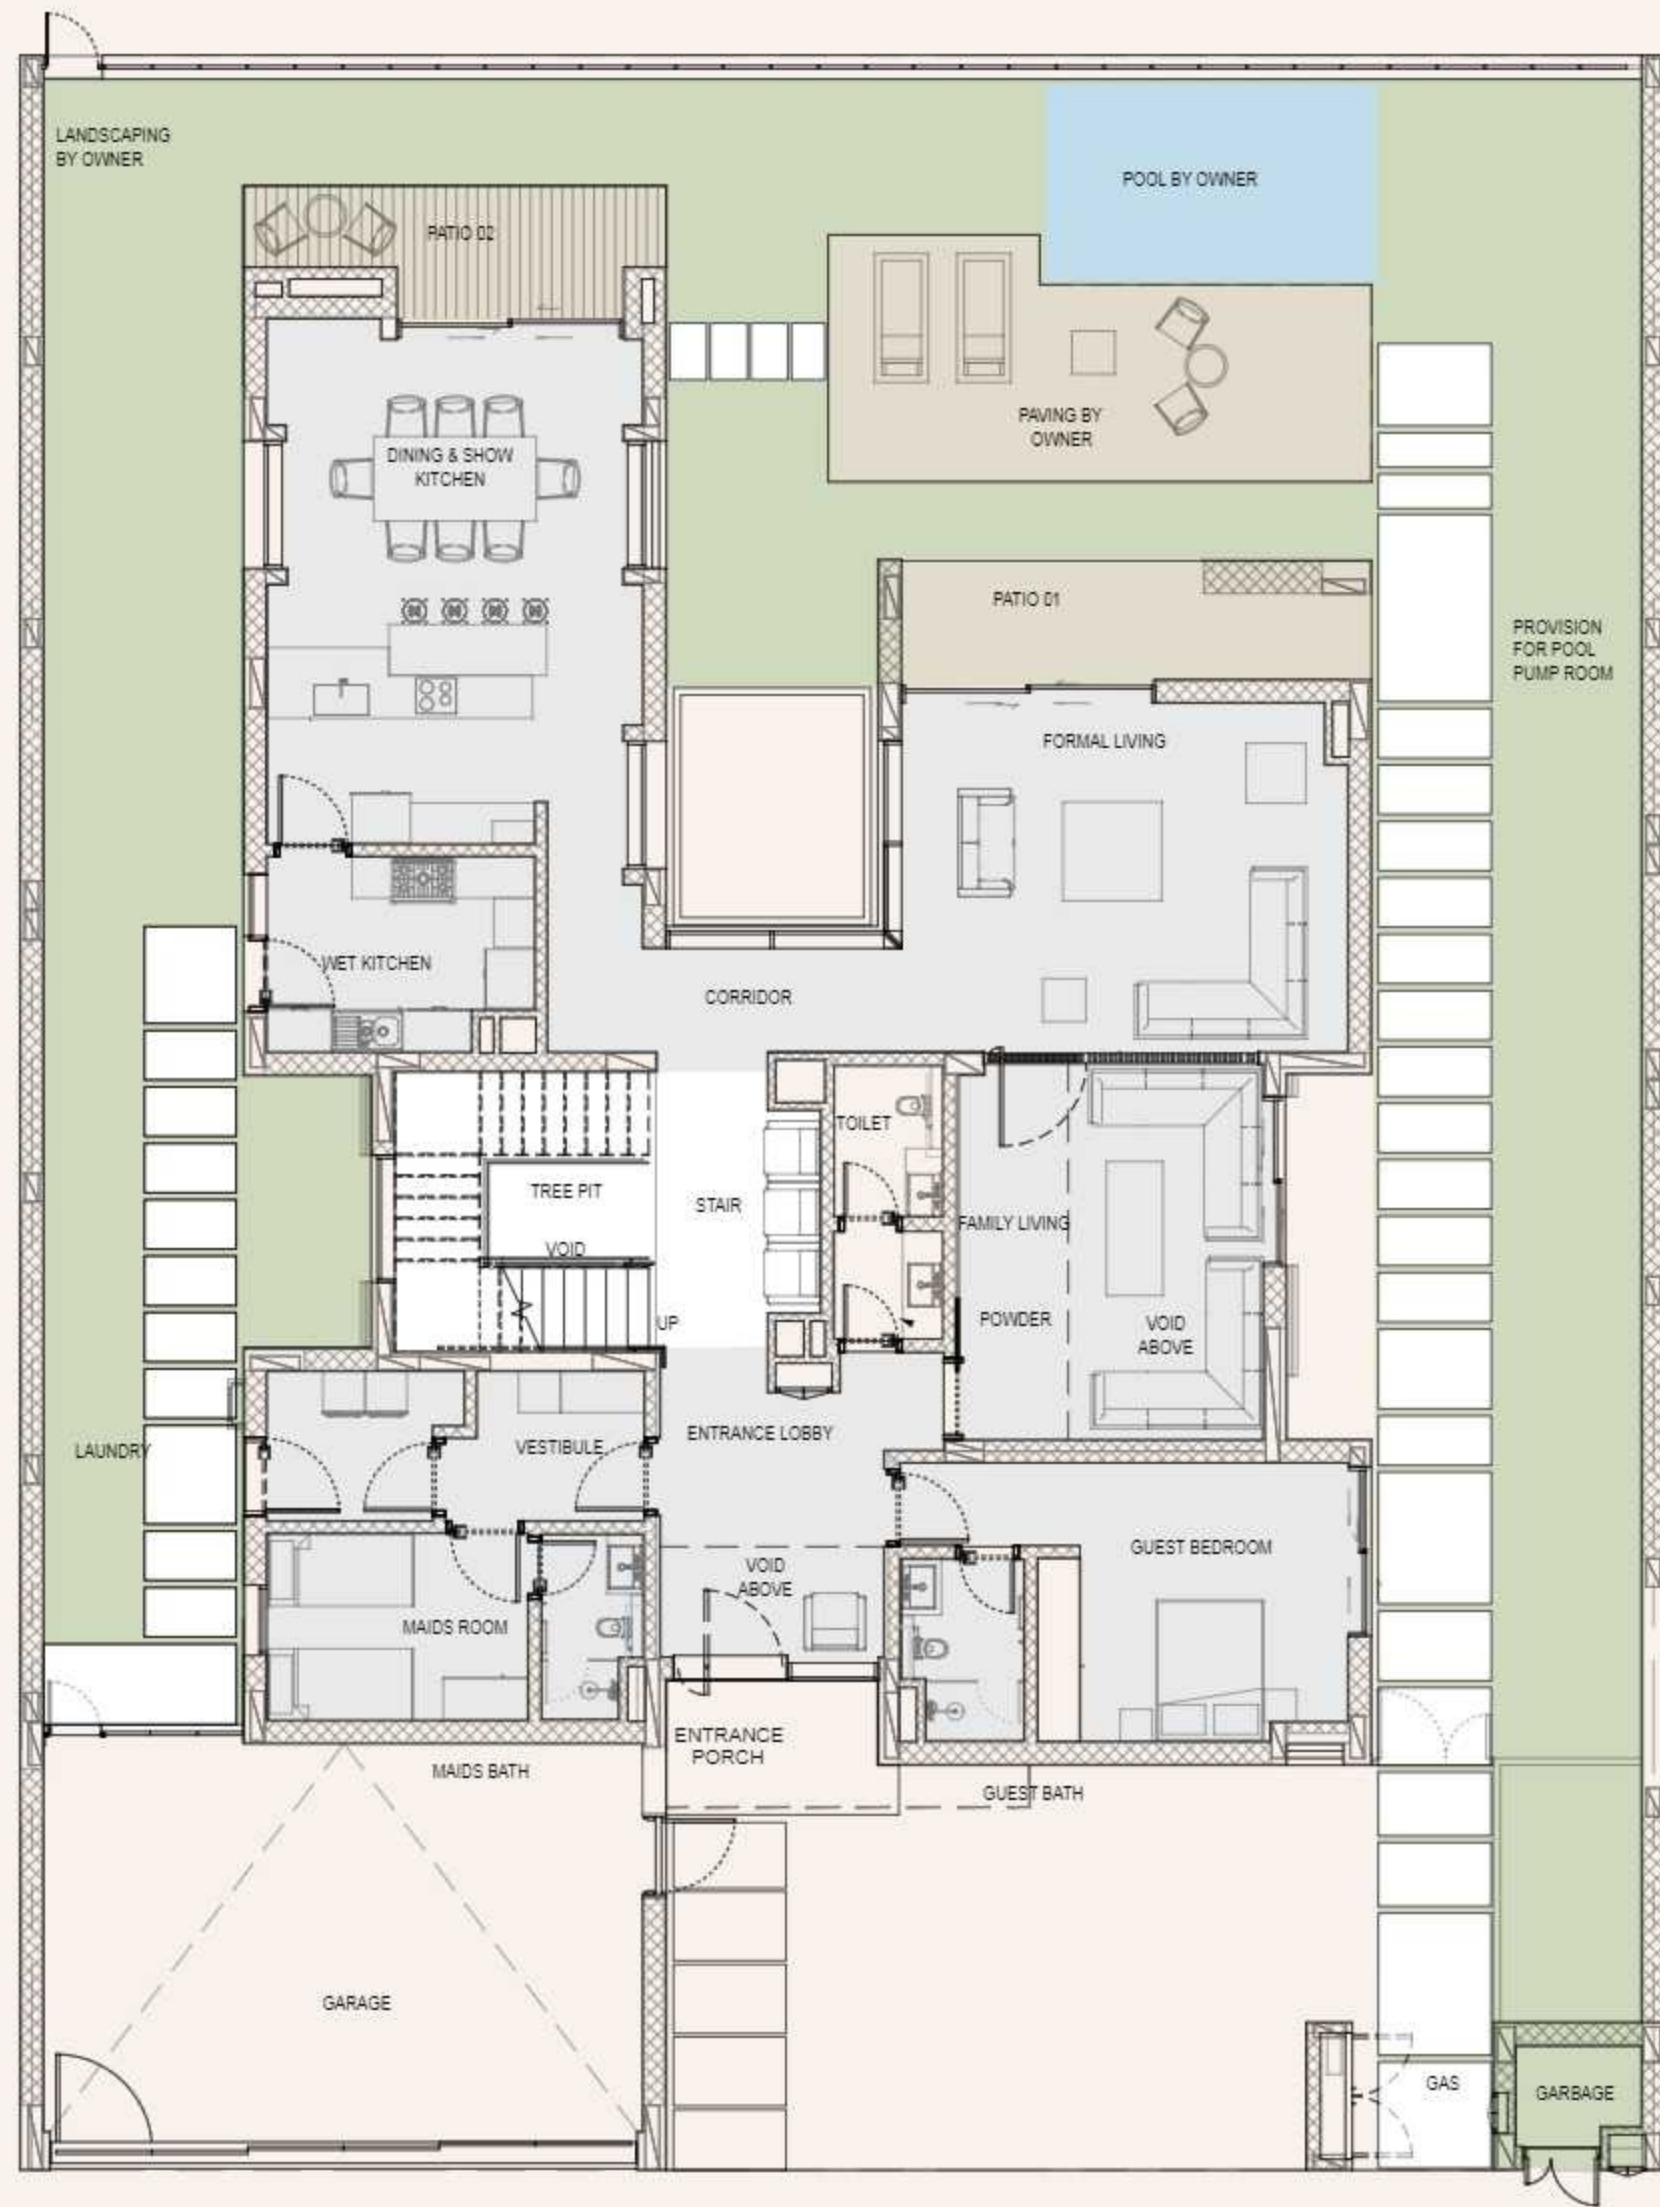

جنان haven

BY ALDAR

Ground floor

First floor

Area: 6,456 sqft

Ground floor

First floor

Area: 7,424 sqft

Ground floor

Area: 9,038 sqft

First floor

Second floor & Rooftop

Area: 9,038 sqft

Ground floor

First floor

Ground floor

First floor

Disclaimer: This plan is reproduced for illustrative purposes as an example of a typical layout and Aldar makes no representation of warranty in relation to any of the information shown.

Area: 3,960 sqft

Area: 1,808 sqft

Ground floor

First floor

Disclaimer: This plan is reproduced for illustrative purposes as an example of a typical layout and Aldar makes no representation of warranty in relation to any of the information shown.