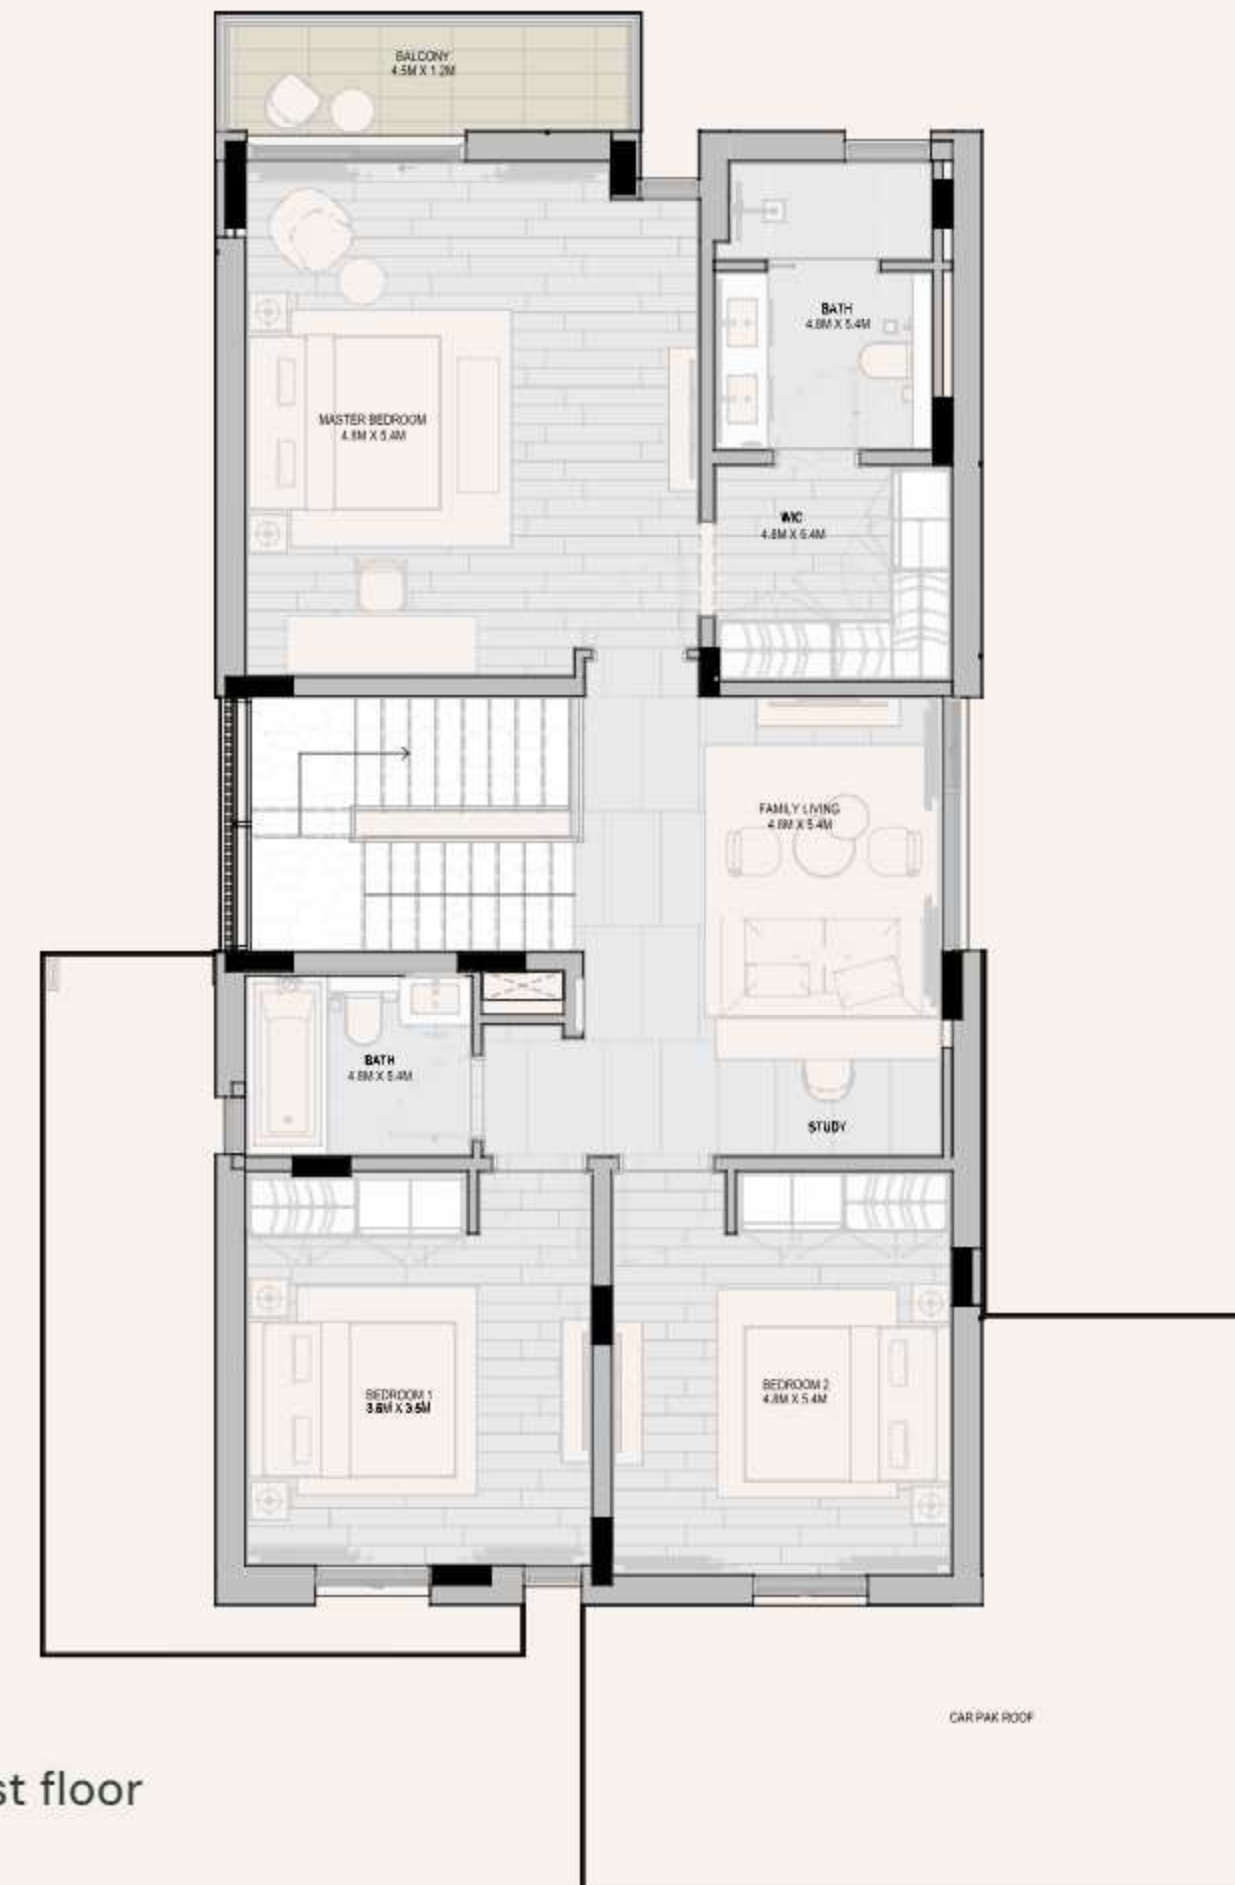

جنان haven

BY ALDAR

Ground floor

First floor

Area: 6,456 sqft

Ground floor

First floor

Area: 7,424 sqft

Ground floor

Area: 9,038 sqft

First floor

Second floor & Rooftop

Area: 9,038 sqft

Ground floor

First floor

Ground floor

First floor

Disclaimer: This plan is reproduced for illustrative purposes as an example of a typical layout and Aldar makes no representation of warranty in relation to any of the information shown.

Area: 3,960 sqft

Ground floor

First floor

Ground floor

First floor

Disclaimer: This plan is reproduced for illustrative purposes as an example of a typical layout and Aldar makes no representation of warranty in relation to any of the information shown.