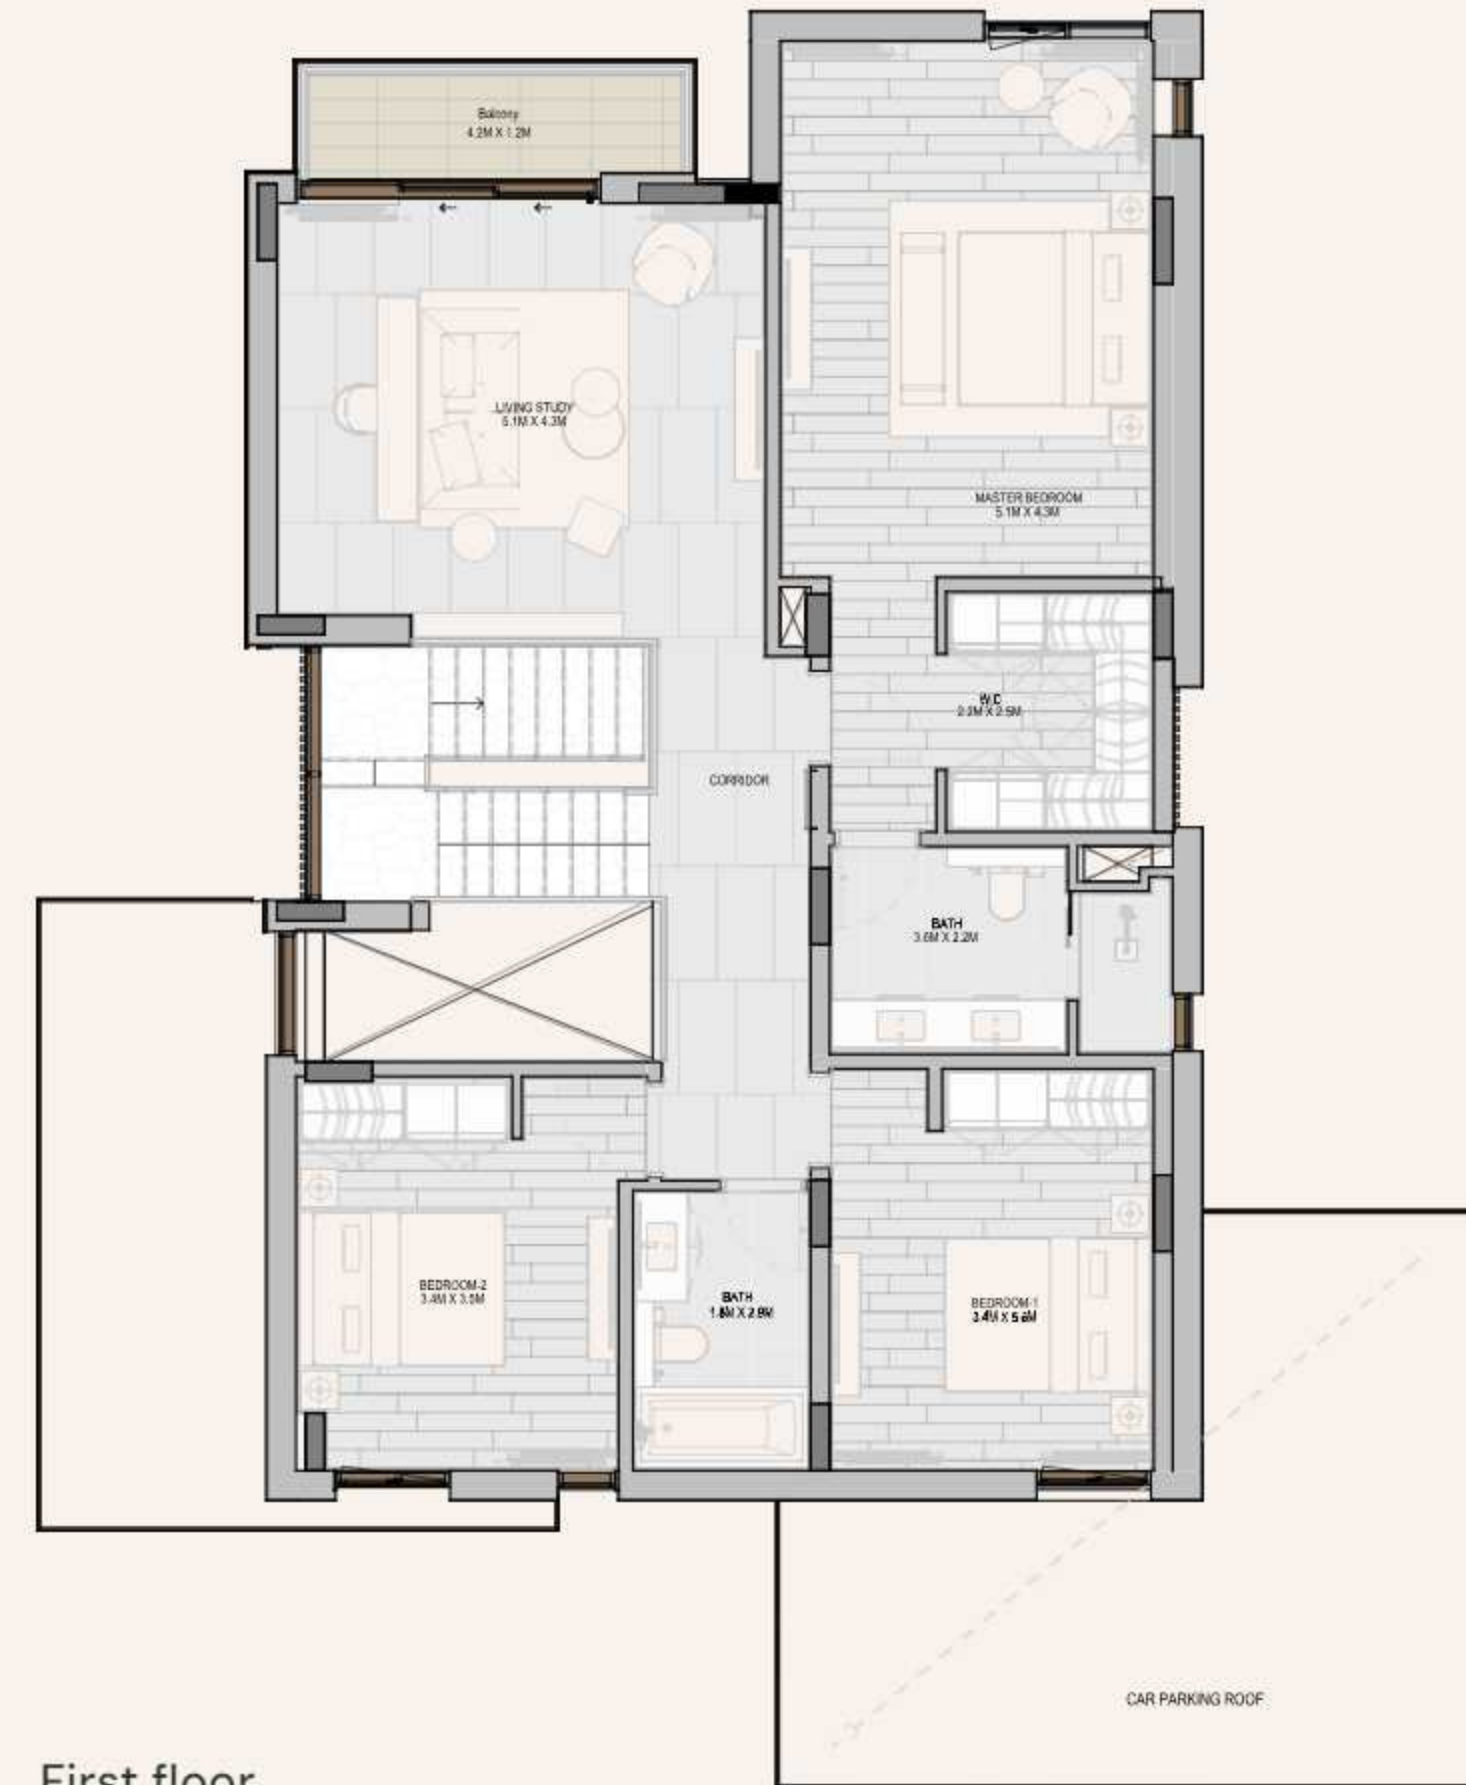

جنان haven

BY ALDAR

Ground floor

First floor

Area: 6,456 sqft

Ground floor

First floor

Area: 7,424 sqft

Ground floor

Area: 9,038 sqft

First floor

Second floor & Rooftop

Area: 9,038 sqft

Ground floor

First floor

Ground floor

First floor

Disclaimer: This plan is reproduced for illustrative purposes as an example of a typical layout and Aldar makes no representation of warranty in relation to any of the information shown.

Area: 3,960 sqft

Ground floor

First floor

Ground floor

First floor

Disclaimer: This plan is reproduced for illustrative purposes as an example of a typical layout and Aldar makes no representation of warranty in relation to any of the information shown.