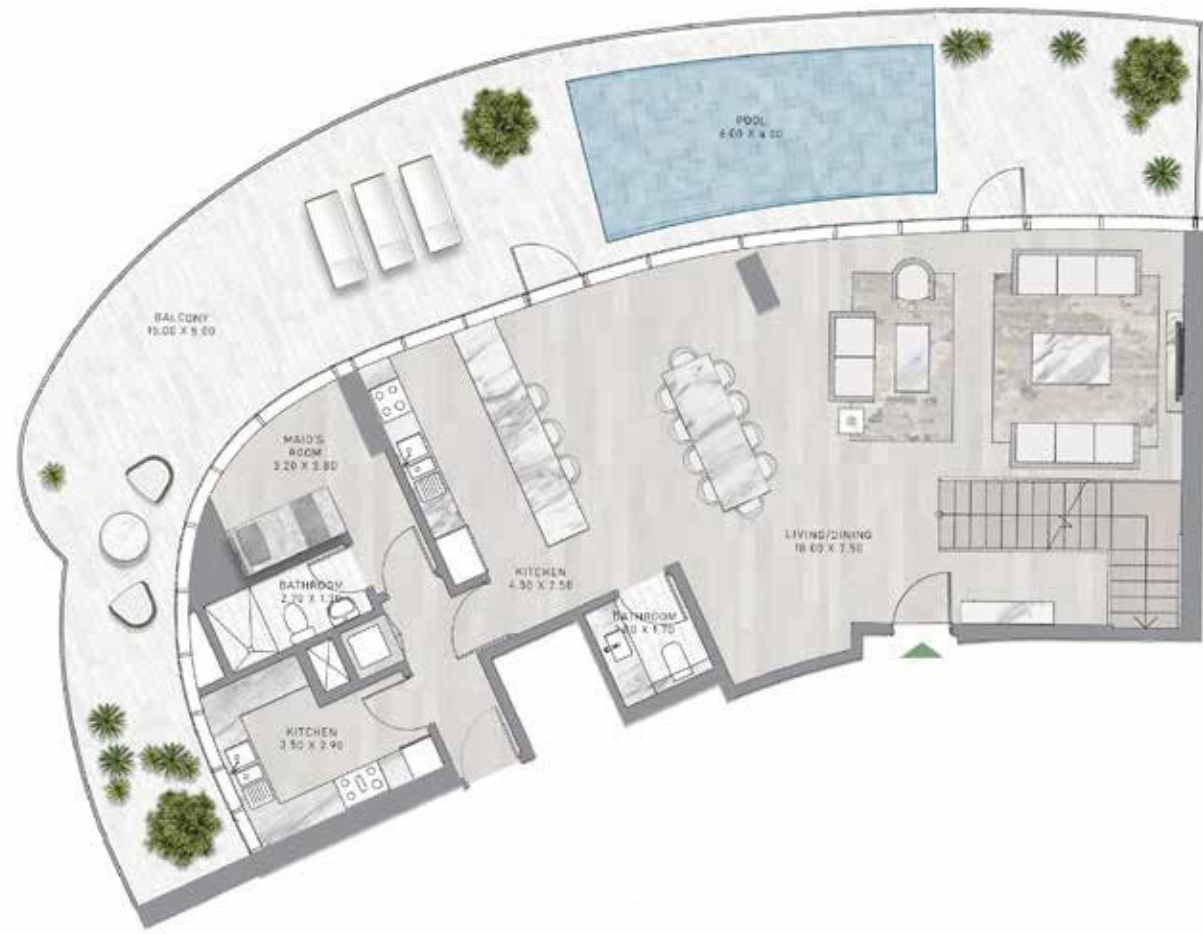

3-BEDROOM SUPER LUXURY

TYPE A1

3-BEDROOM SUPER LUXURY

TYPE A1

LOWER