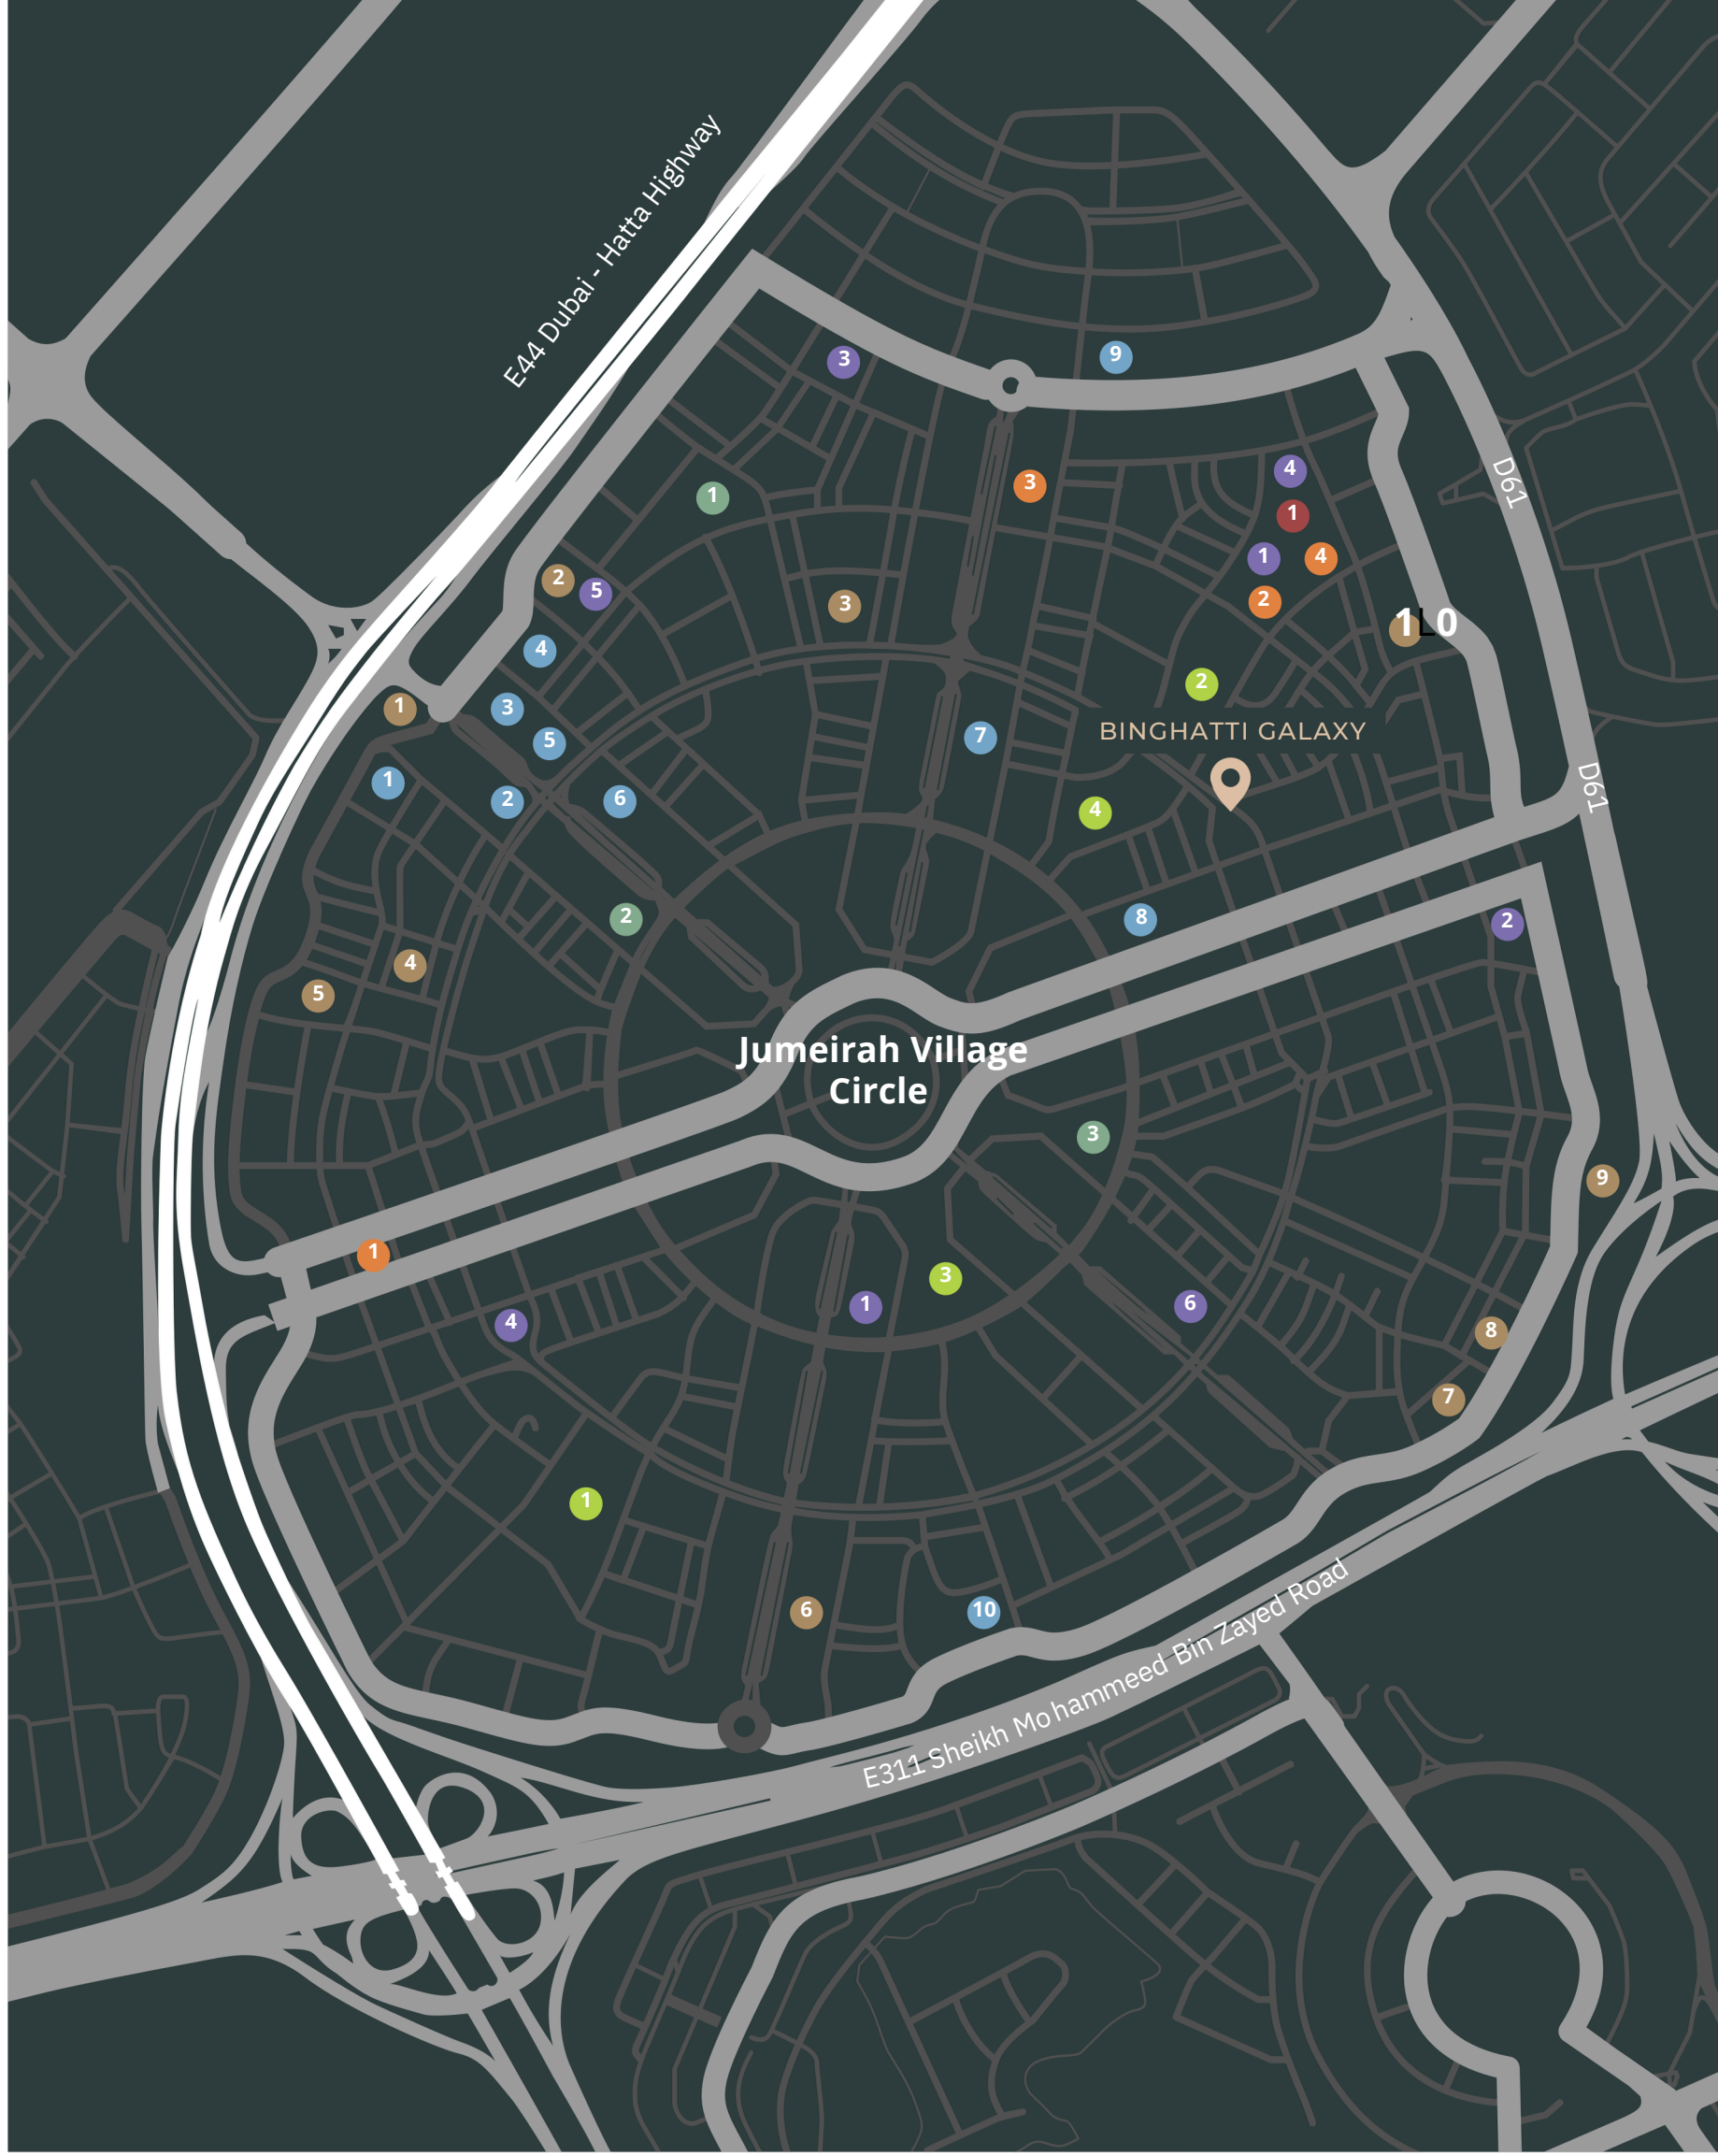

E311 SHEIKH
MOHAMMAD BIN
ZAYED ROAD

DOWNTOWN
DUBAI

Jumeirah Village Circle

MALL

- 1. Circle Mall

SUPERMARKET

- 1. Spinneys
- 2. Grandiose
- 3. Choithrams
- 4. Nesto Hypermarket
- 5. Viva Supermarket

SCHOOL

- 1. JSS International School
- 2. Kids World Nursery
- 3. Ladybird Nursery

HOSPITAL/CLINIC

- 1. Aster Medical Clinic
- 2. Life Medical Center
- 3. Magnum Family Medical Center
- 4. Dr. Joy Dental Clinic

BINGHATTI PROJECTS

- 1. Binghatti Onyx
- 2. Binghatti Emerald
- 3. Binghatti House
- 4. Binghatti Corner
- 5. Binghatti Lavender
- 6. Binghatti Orchid
- 7. Binghatti Amber
- 8. Binghatti Gardenia
- 9. Binghatti Azure
- 10. Binghatti Venus

PARK

- 1. Halfa Park
- 2. RootsCamp
- 3. Community Park South
- 4. Community Park North

BINGHATTI COMPLETED PROJECT

- 1. Binghatti Gate
- 2. Binghatti Heights
- 3. Binghatti Mirage
- 4. Binghatti Rose
- 5. Binghatti Jasmine
- 6. Binghatti Crest
- 7. Binghatti Luna
- 8. Binghatti Nova
- 9. Binghatti Gems
- 10. Binghatti Crescent