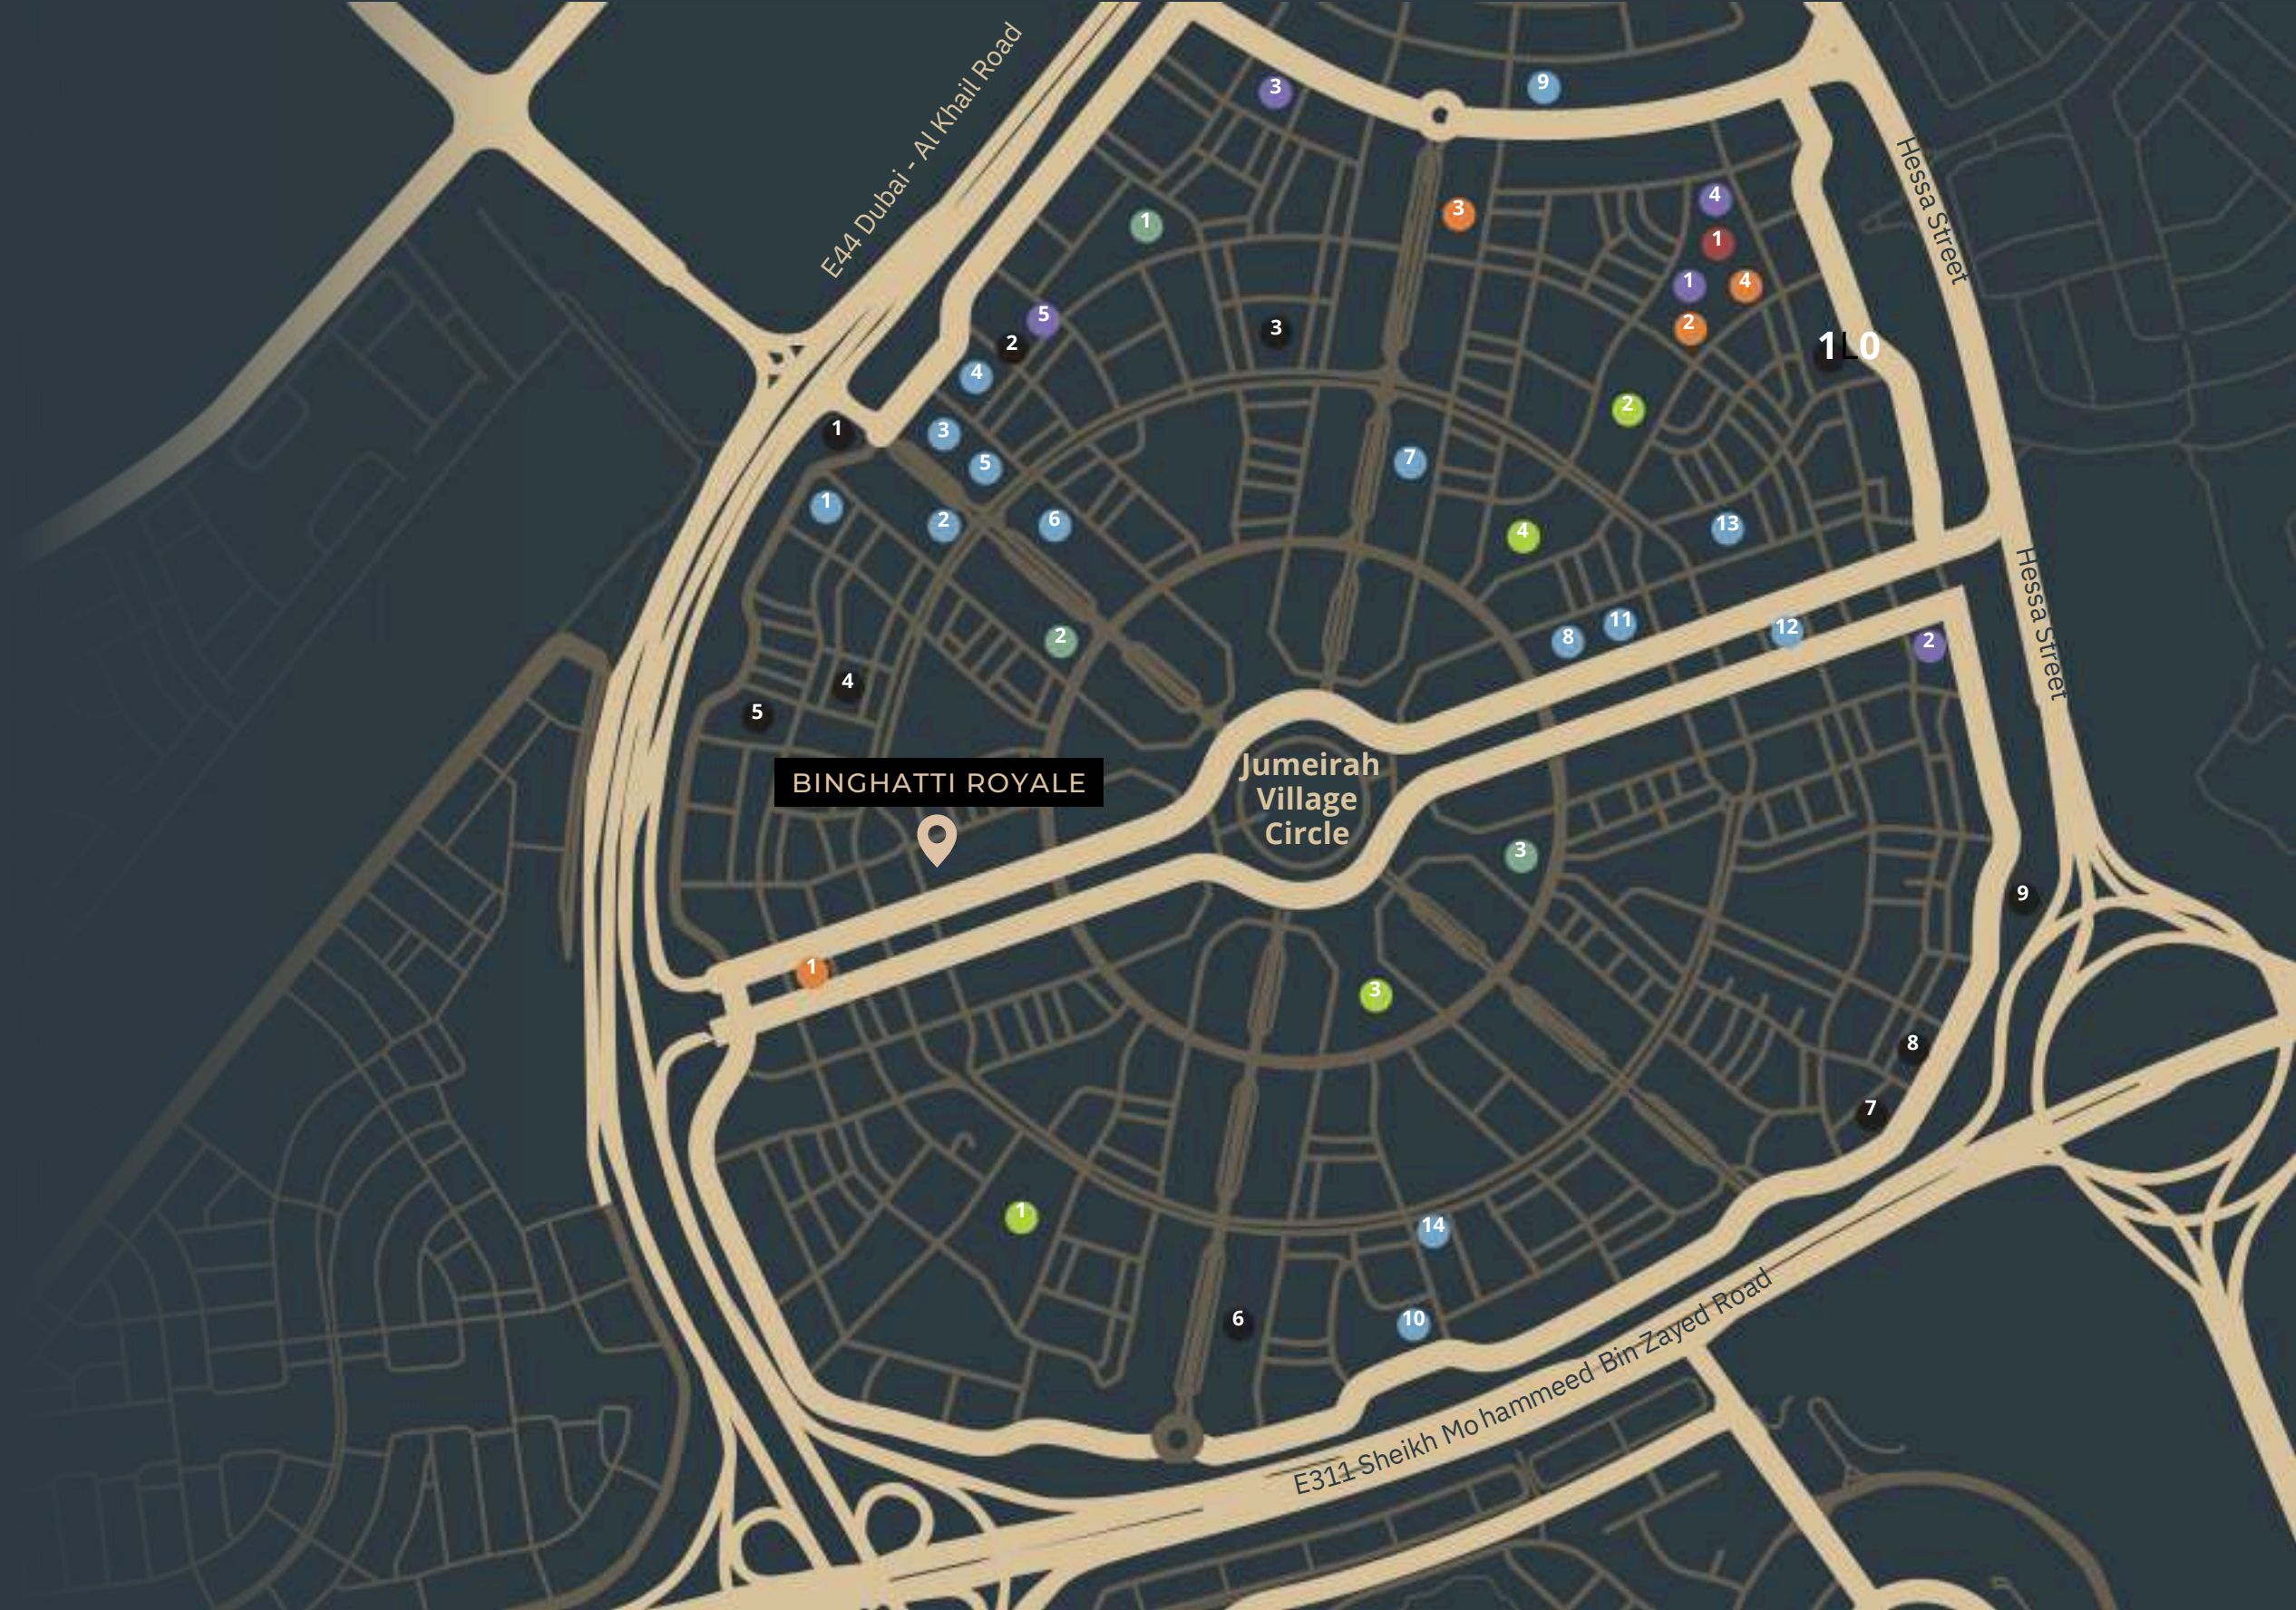

RESIDENTIAL UNITS - 354

SHOP (GROUND FLOOR) - 16

Jumeirah Village Circle

MALL

1. Circle Mall

SUPERMARKET

1. Spinneys
2. Grandiose
3. Choithrams
4. Nesto Hypermarket
5. Viva Supermarket

SCHOOL

1. JSS International School
2. Kids World Nursery
3. Ladybird Nursery

HOSPITAL/CLINIC

1. Aster Medical Clinic
2. Life Medical Center
3. Magnum Family Medical Center
4. Dr. Joy Dental Clinic

PARK

1. Halfa Park
2. RootsCamp
3. Community Park South
4. Community Park North

BINGHATTI COMPLETED PROJECT

1. Binghatti Gate
2. Binghatti Heights
3. Binghatti Mirage
4. Binghatti Rose
5. Binghatti Jasmine
6. Binghatti Crest
7. Binghatti Luna
8. Binghatti Nova
9. Binghatti Gems
10. Binghatti Crescent