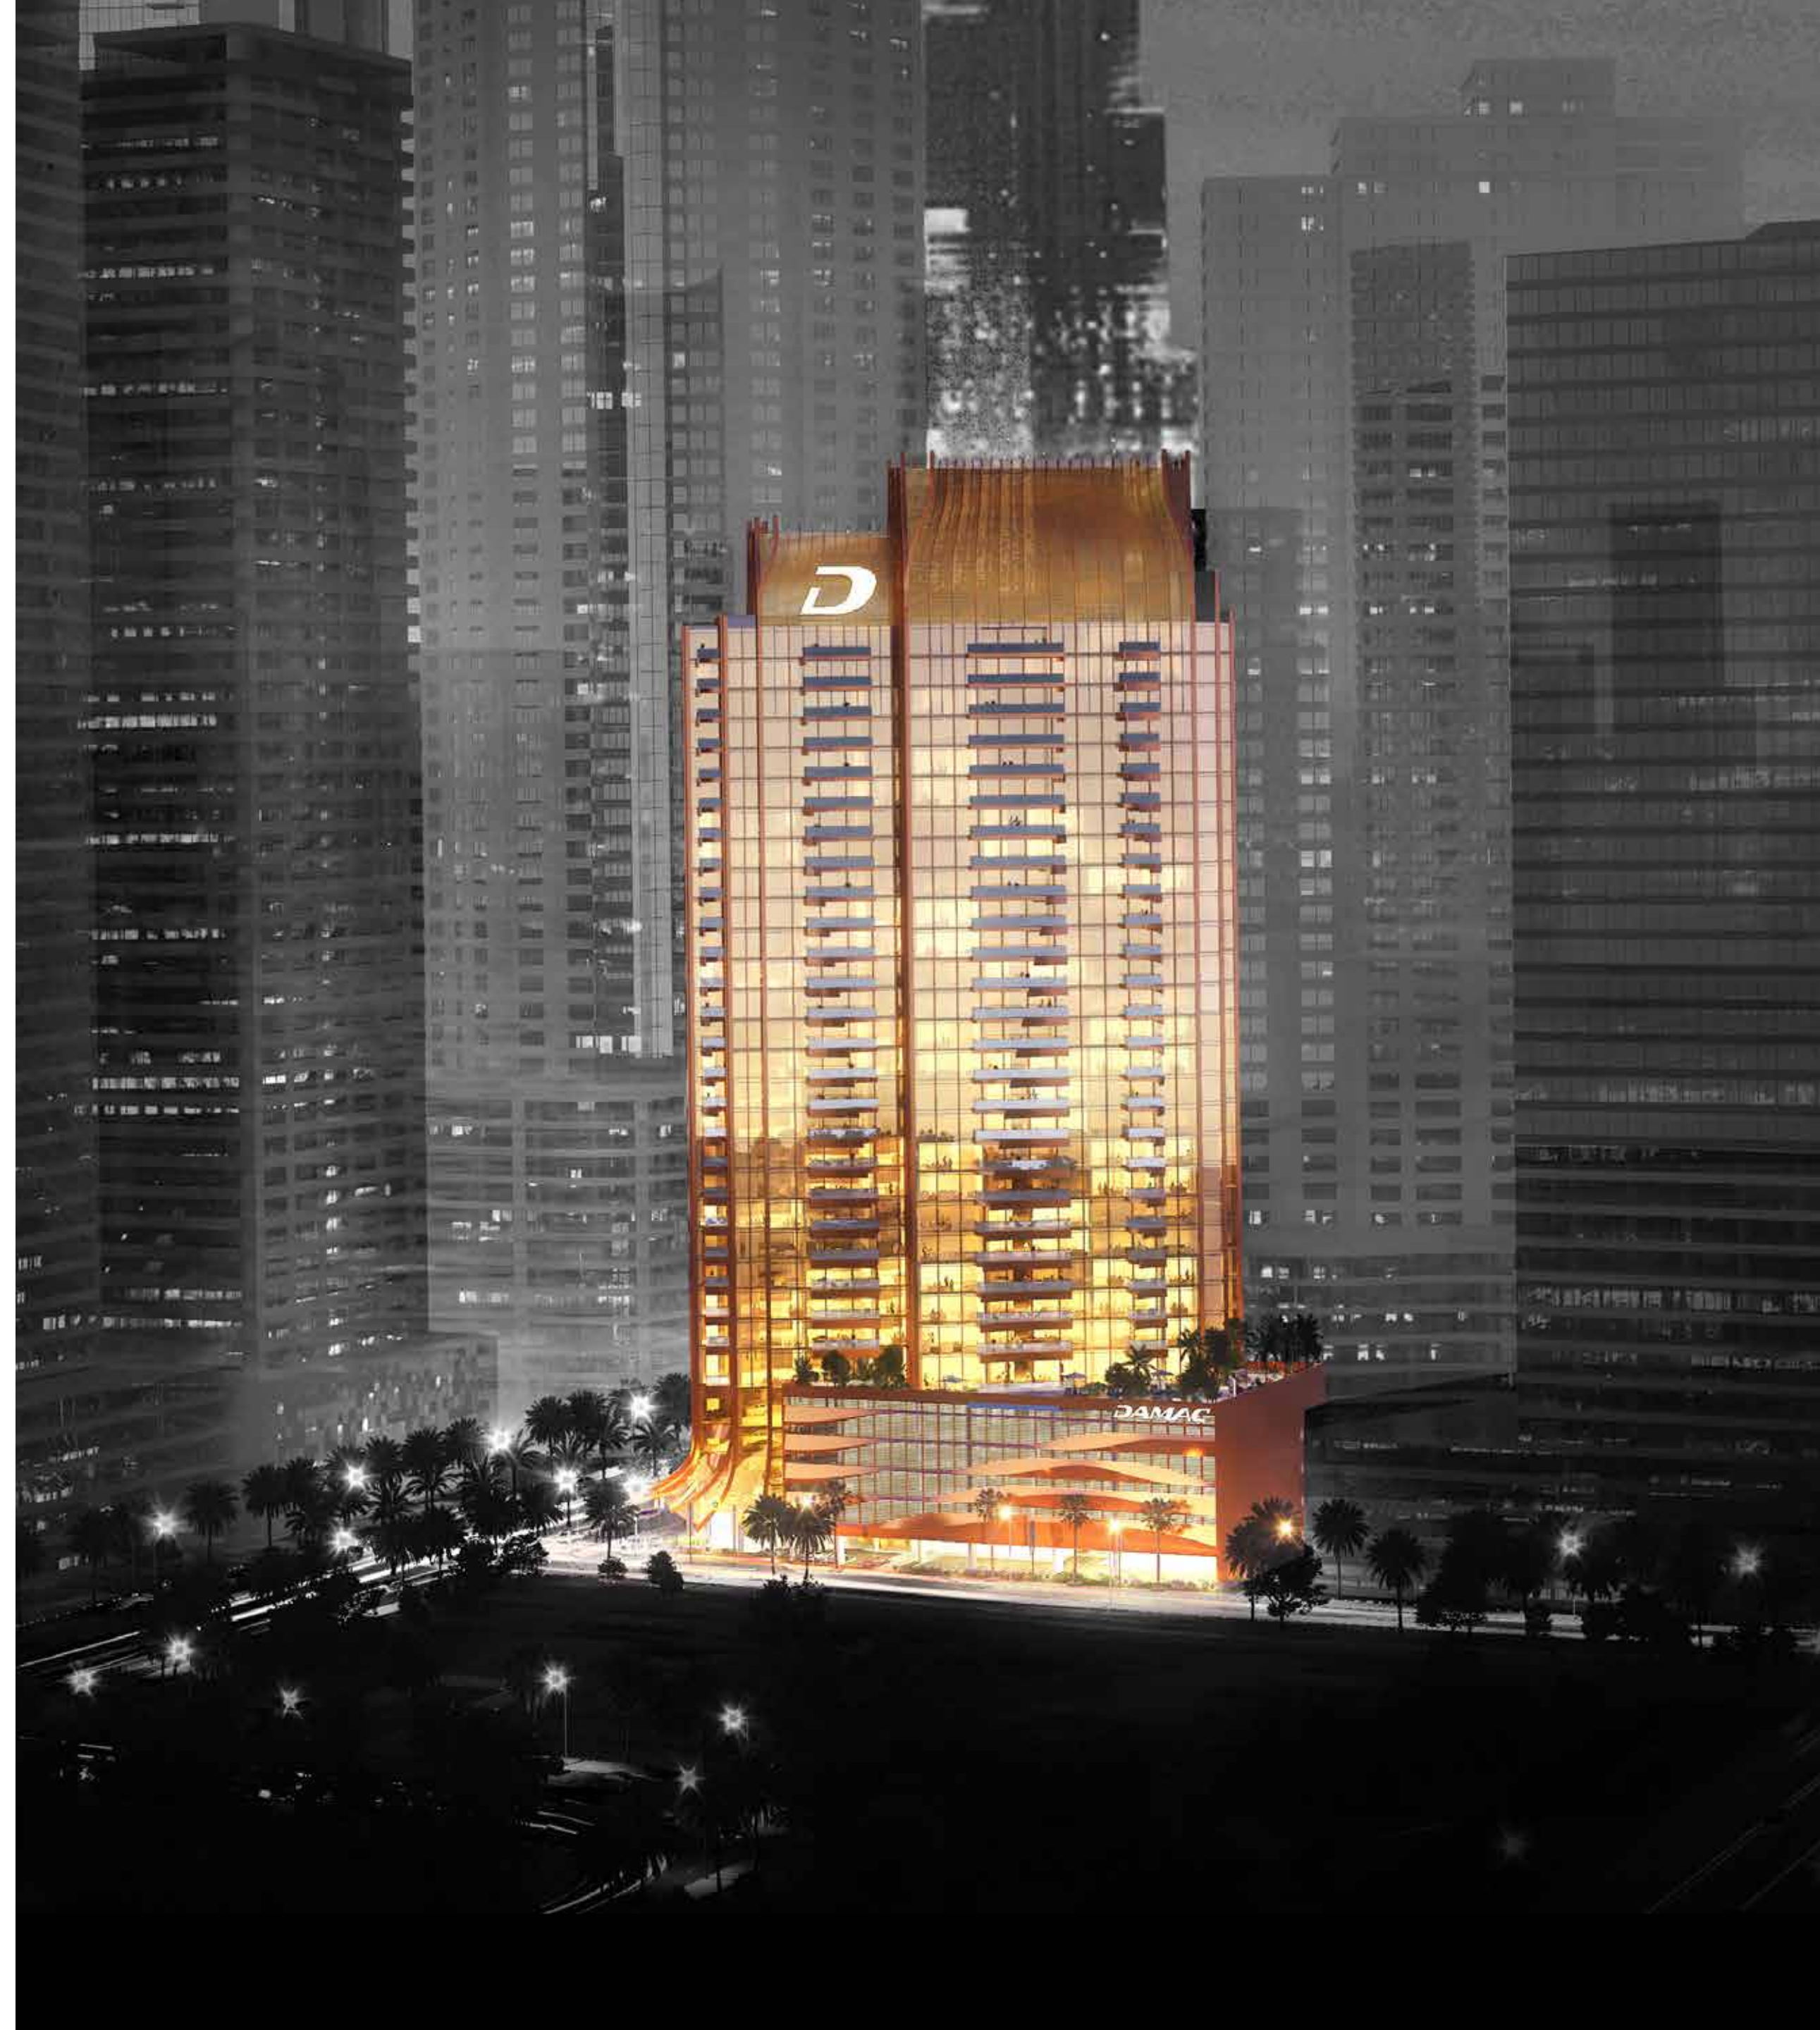

DAMAC

ELEGANCE

TOWER
DOWNTOWN
DUBAI

BRANDED BY
ZUHAIR MURAD

BRANDED BY ZUHAIR MURAD
ELEGANCE
TOWER

LOCATION
AS *UNIQUE*
AS *YOU*

DOWNTOWN DUBAI HAS
A NEW CENTERPIECE.
METERS AWAY FROM
BURJ KHALIFA,
BUSINESS BAY, DUBAI
INTERNATIONAL
FINANCIAL CENTER, AND
A 15 MINUTE DRIVE FROM
DUBAI INTERNATIONAL
AIRPORT, IT IS A
LANDMARK WHICH
STANDS OUT IN A CITY
WHERE STANDING OUT
IS THE RULE, RATHER
THAN THE EXCEPTION.
INTRODUCING
ELEGANCE TOWER, CO-
DESIGNED WITH WORLD
RENOWNED DESIGNER
ZUHAIR MURAD.

*DOWNTOWN
DUBAI*

ELEGANCE TOWER

A VIEW AS
DAZZLING
AS A FLASH

BOASTING PRIDE OF
PLACE IN THE HEART
OF DOWNTOWN,
ELEGANCE TOWER
OFFERS PICTURE
PERFECT VIEWS OF THE
CITY'S ARCHITECTURAL
AND ENGINEERING
MARVELS. EXPERIENCE
PANORAMAS OF *BURJ
KHALIFA*, THE WORLD'S
TALLEST BUILDING,
DOWNTOWN'S
GLITTERING
CITYSCAPE, THE
GREENERY OF *ZA'ABEEL
PARK*, AND THE
SHIMMERING PLAY OF
LIGHT ON THE SURFACE
OF *DUBAI'S CANAL*.

A LANDMARK
AS *STYLISH*
AS A DRESS

WITH ITS
UNMISTAKABLE
POISE AND SWEEPING
TERRACES,
THE EXTERIOR OF
ELEGANCE TOWER
EVOKES THE
REFINEMENT OF A
BESPOKE DRESS
SHOWERED BY
FLASHLIGHTS AS IT
IS MODELED DOWN
A FASHION RUNWAY.
HERE, RESIDENTS
LIVE WITH THE
SAME PANACHE AS
A SPRING/SUMMER
COLLECTION.

A photograph of a modern lobby with a wall of large, irregularly shaped mirrors. The mirrors reflect the interior, creating a complex, multi-layered visual effect. In the center, a mannequin stands on a dark carpet, wearing a long, flowing purple gown. The lighting is dramatic, with warm tones from the mirrors and cooler tones from the gown. A large white graphic element, resembling a stylized letter 'A' or a large 'V', is overlaid on the image, framing the central scene.