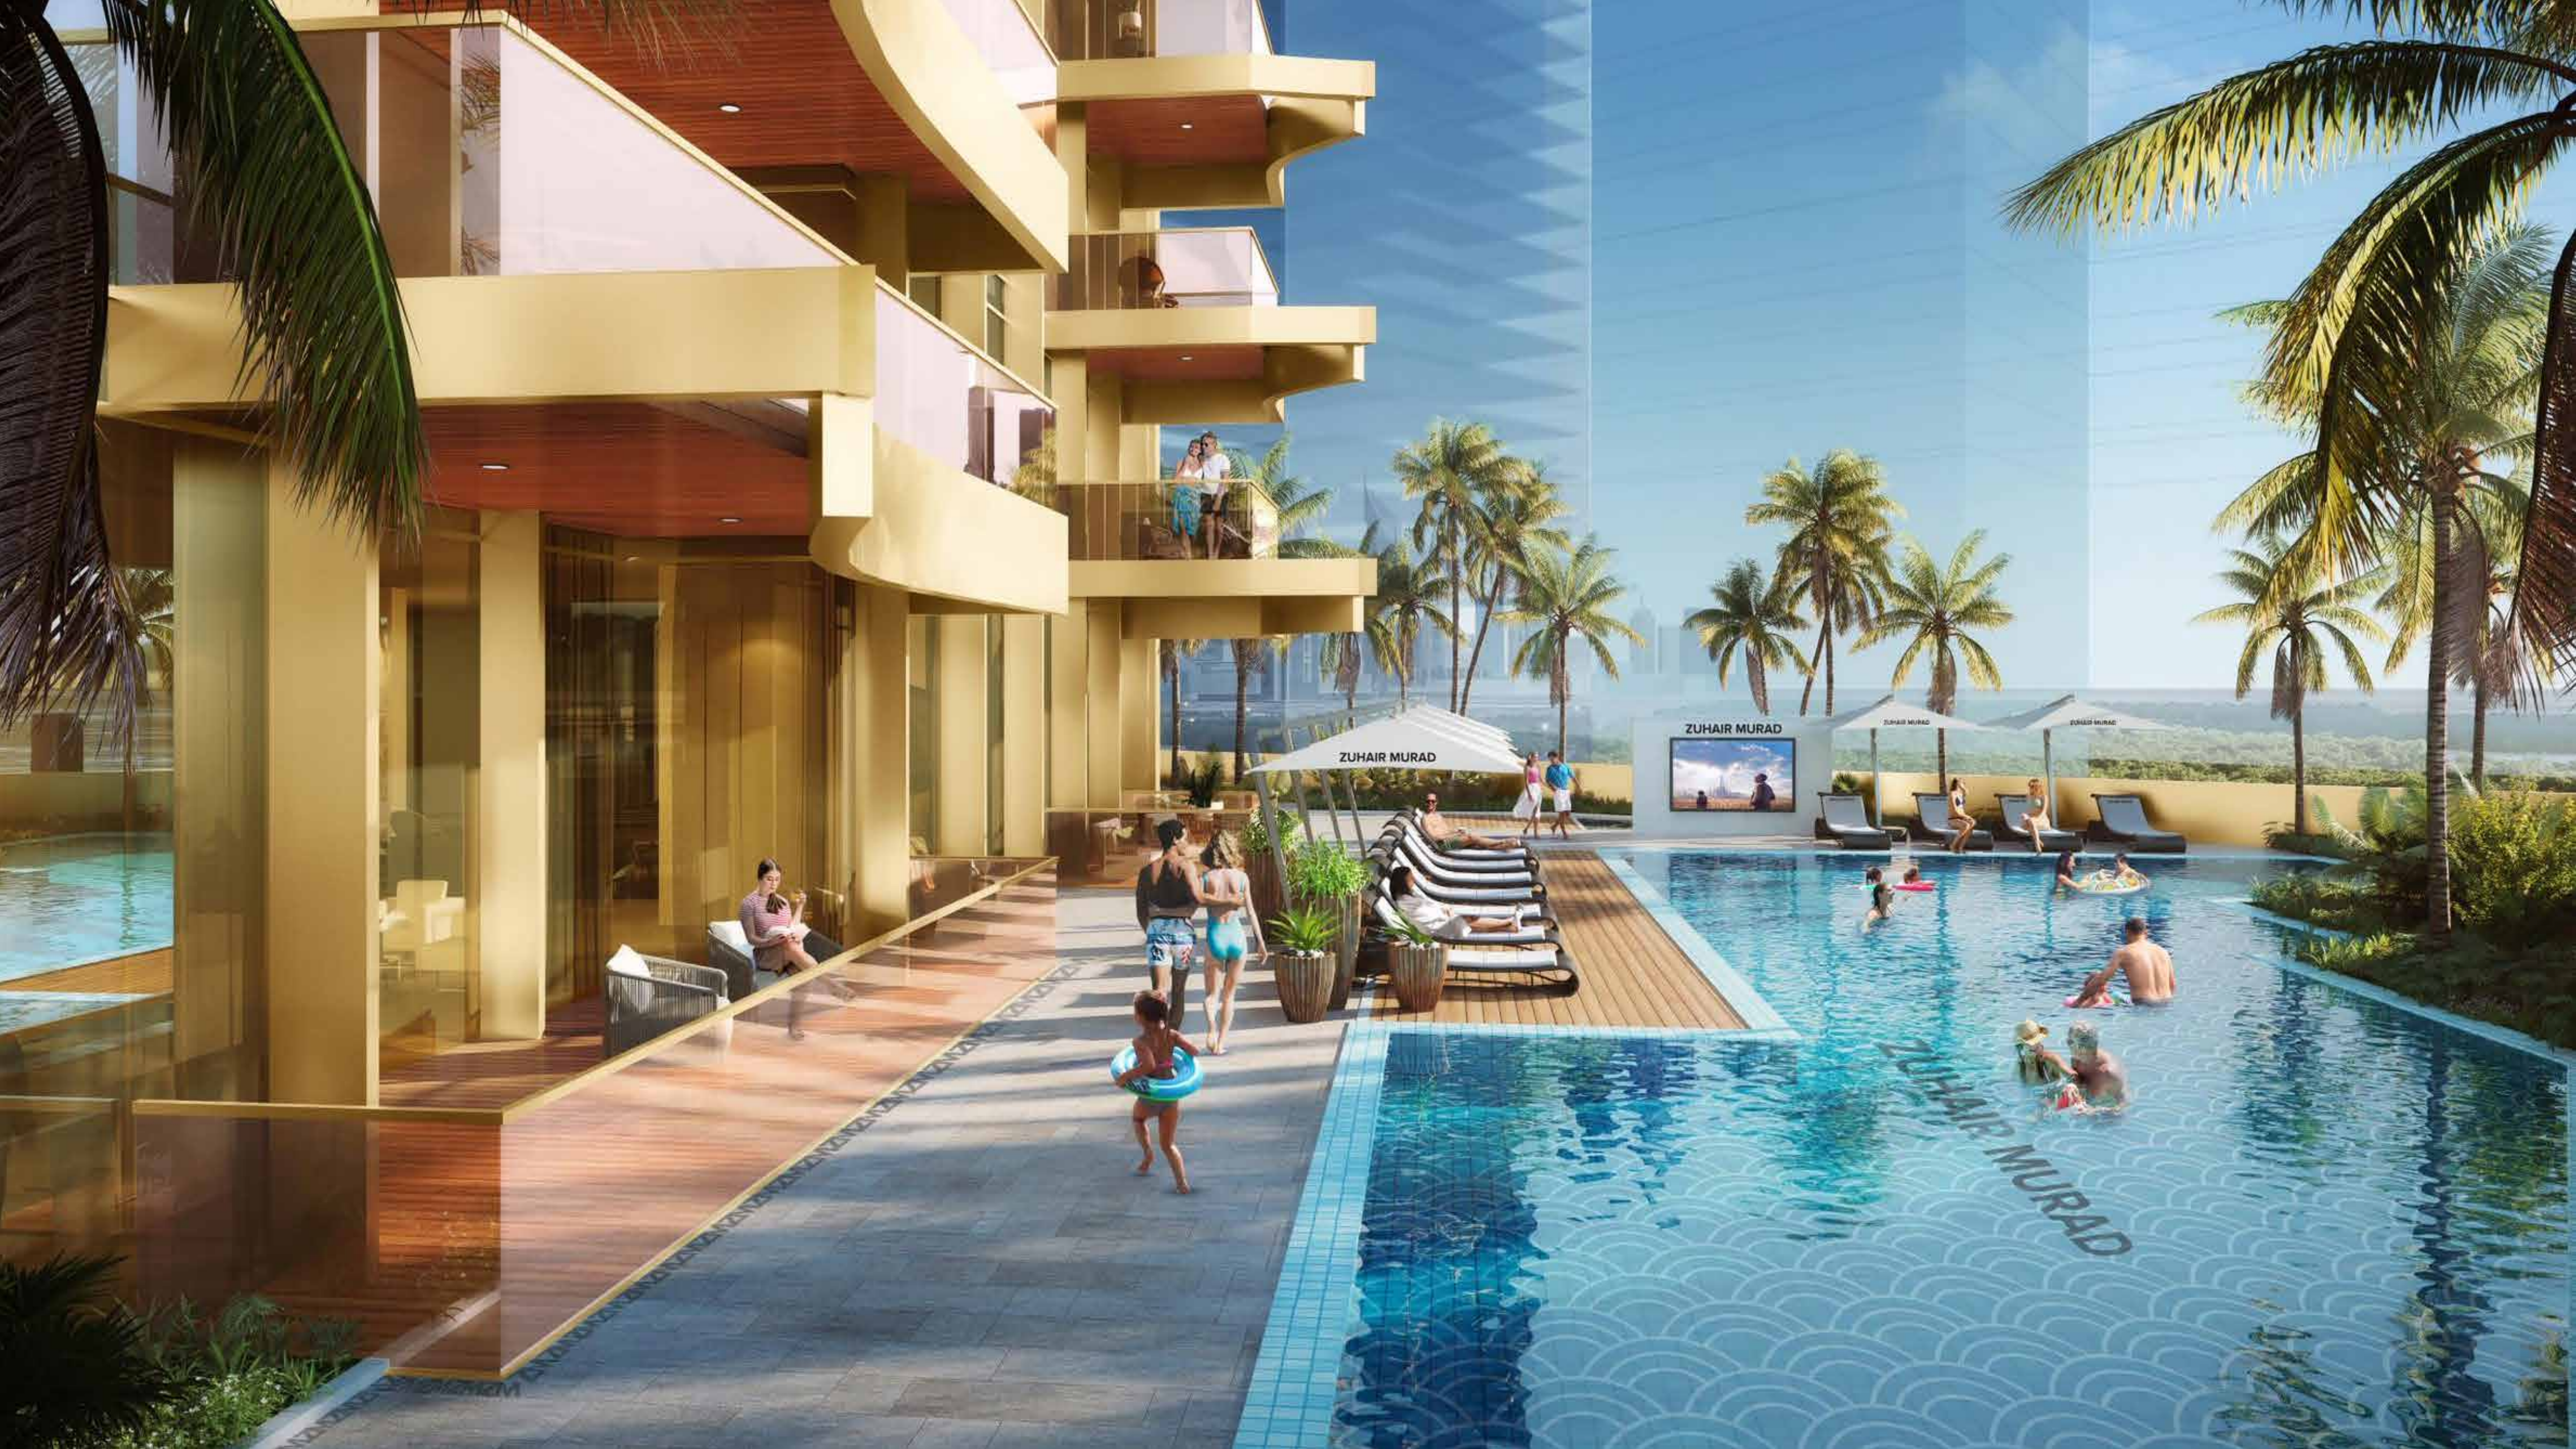

A LANDMARK
AS *STYLISH*
AS A DRESS

WITH ITS
UNMISTAKABLE
POISE AND SWEEPING
TERRACES,
THE EXTERIOR OF
ELEGANCE TOWER
EVOKES THE
REFINEMENT OF A
BESPOKE DRESS
SHOWERED BY
FLASHLIGHTS AS IT
IS MODELED DOWN
A FASHION RUNWAY.
HERE, RESIDENTS
LIVE WITH THE
SAME PANACHE AS
A SPRING/SUMMER
COLLECTION.

A POOL
AS HIP
AS A
CATWALK

THE PODIUM LEVEL,
WHERE EVEN THE
WATER IS EN VOGUE,
INVITES YOU TO
RELAX. THE FIRST SIDE
OF ITS EXPANSIVE
POOL OFFERS
TRANQUILITY IN THE
MORNING, SCREENED
ENTERTAINMENT BY
DAY, AND A *RECREATION*
ZONE COMPLETE
WITH DJ AT NIGHT.
THE OTHER SIDE, AN
ELEGANT NETWORK
OF *WATERBORNE*
CATWALKS, LINKING
ONE MANMADE ISLAND
TO ANOTHER.