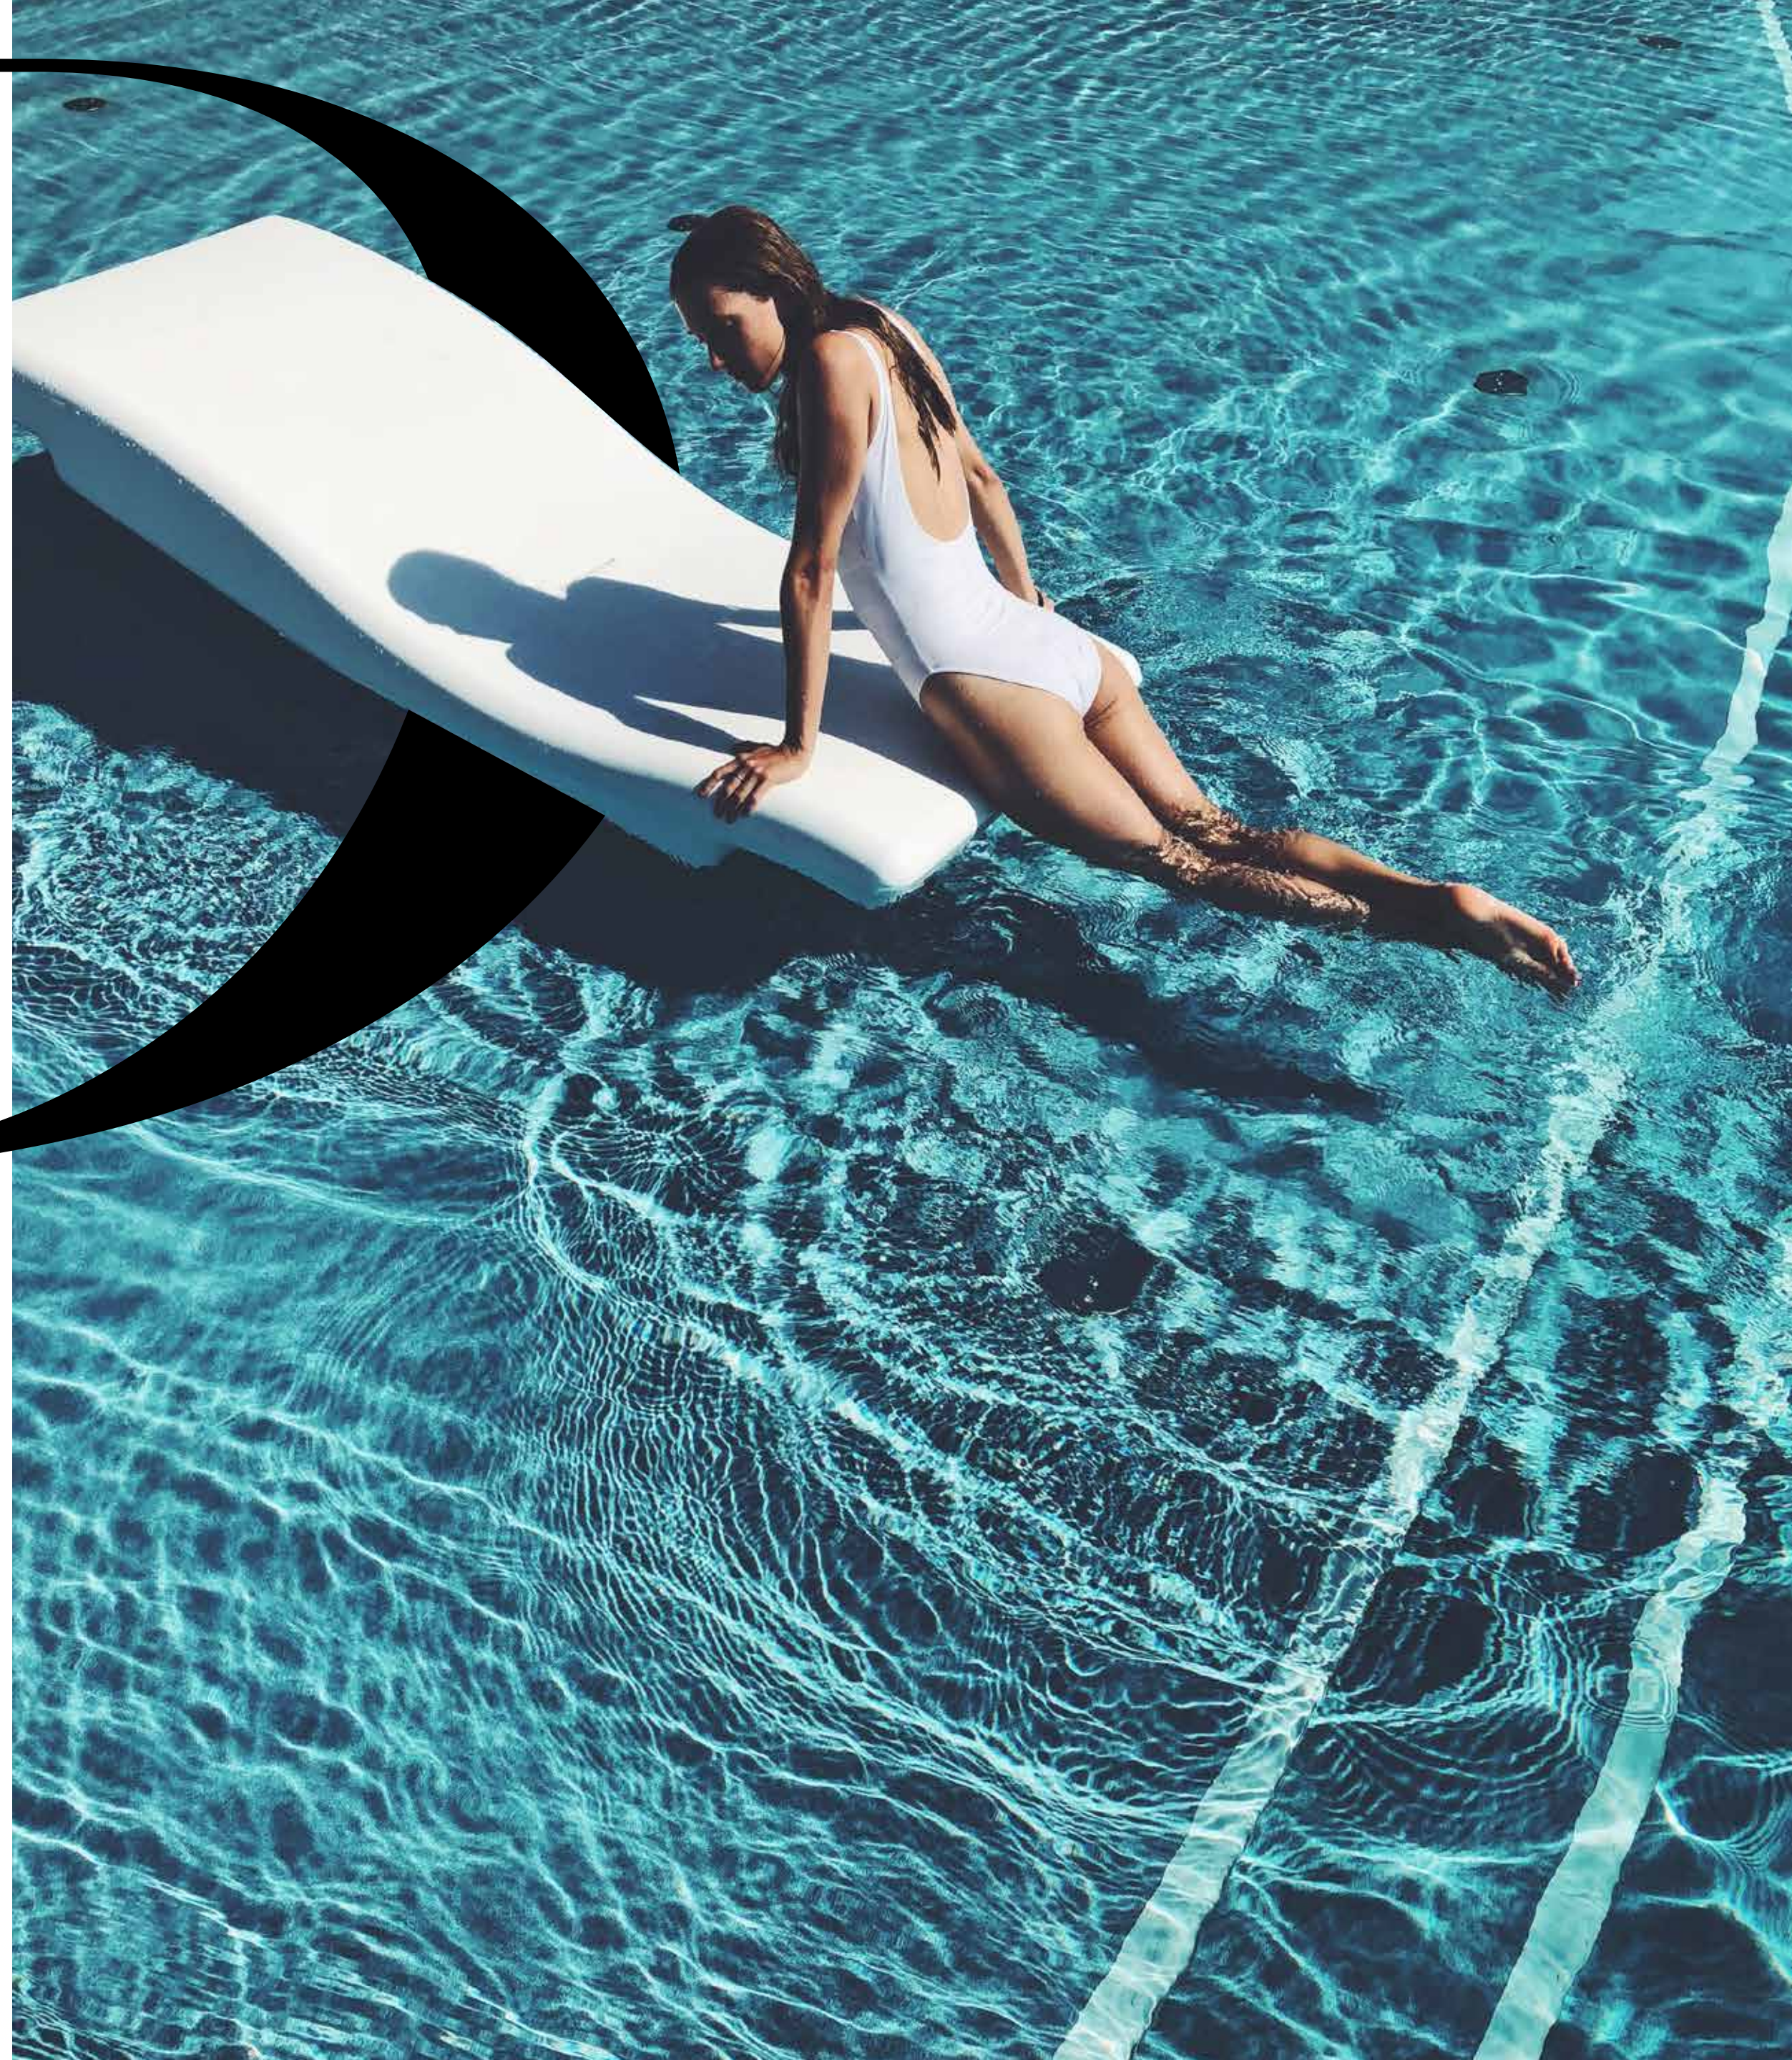

A POOL
AS HIP
AS A
CATWALK