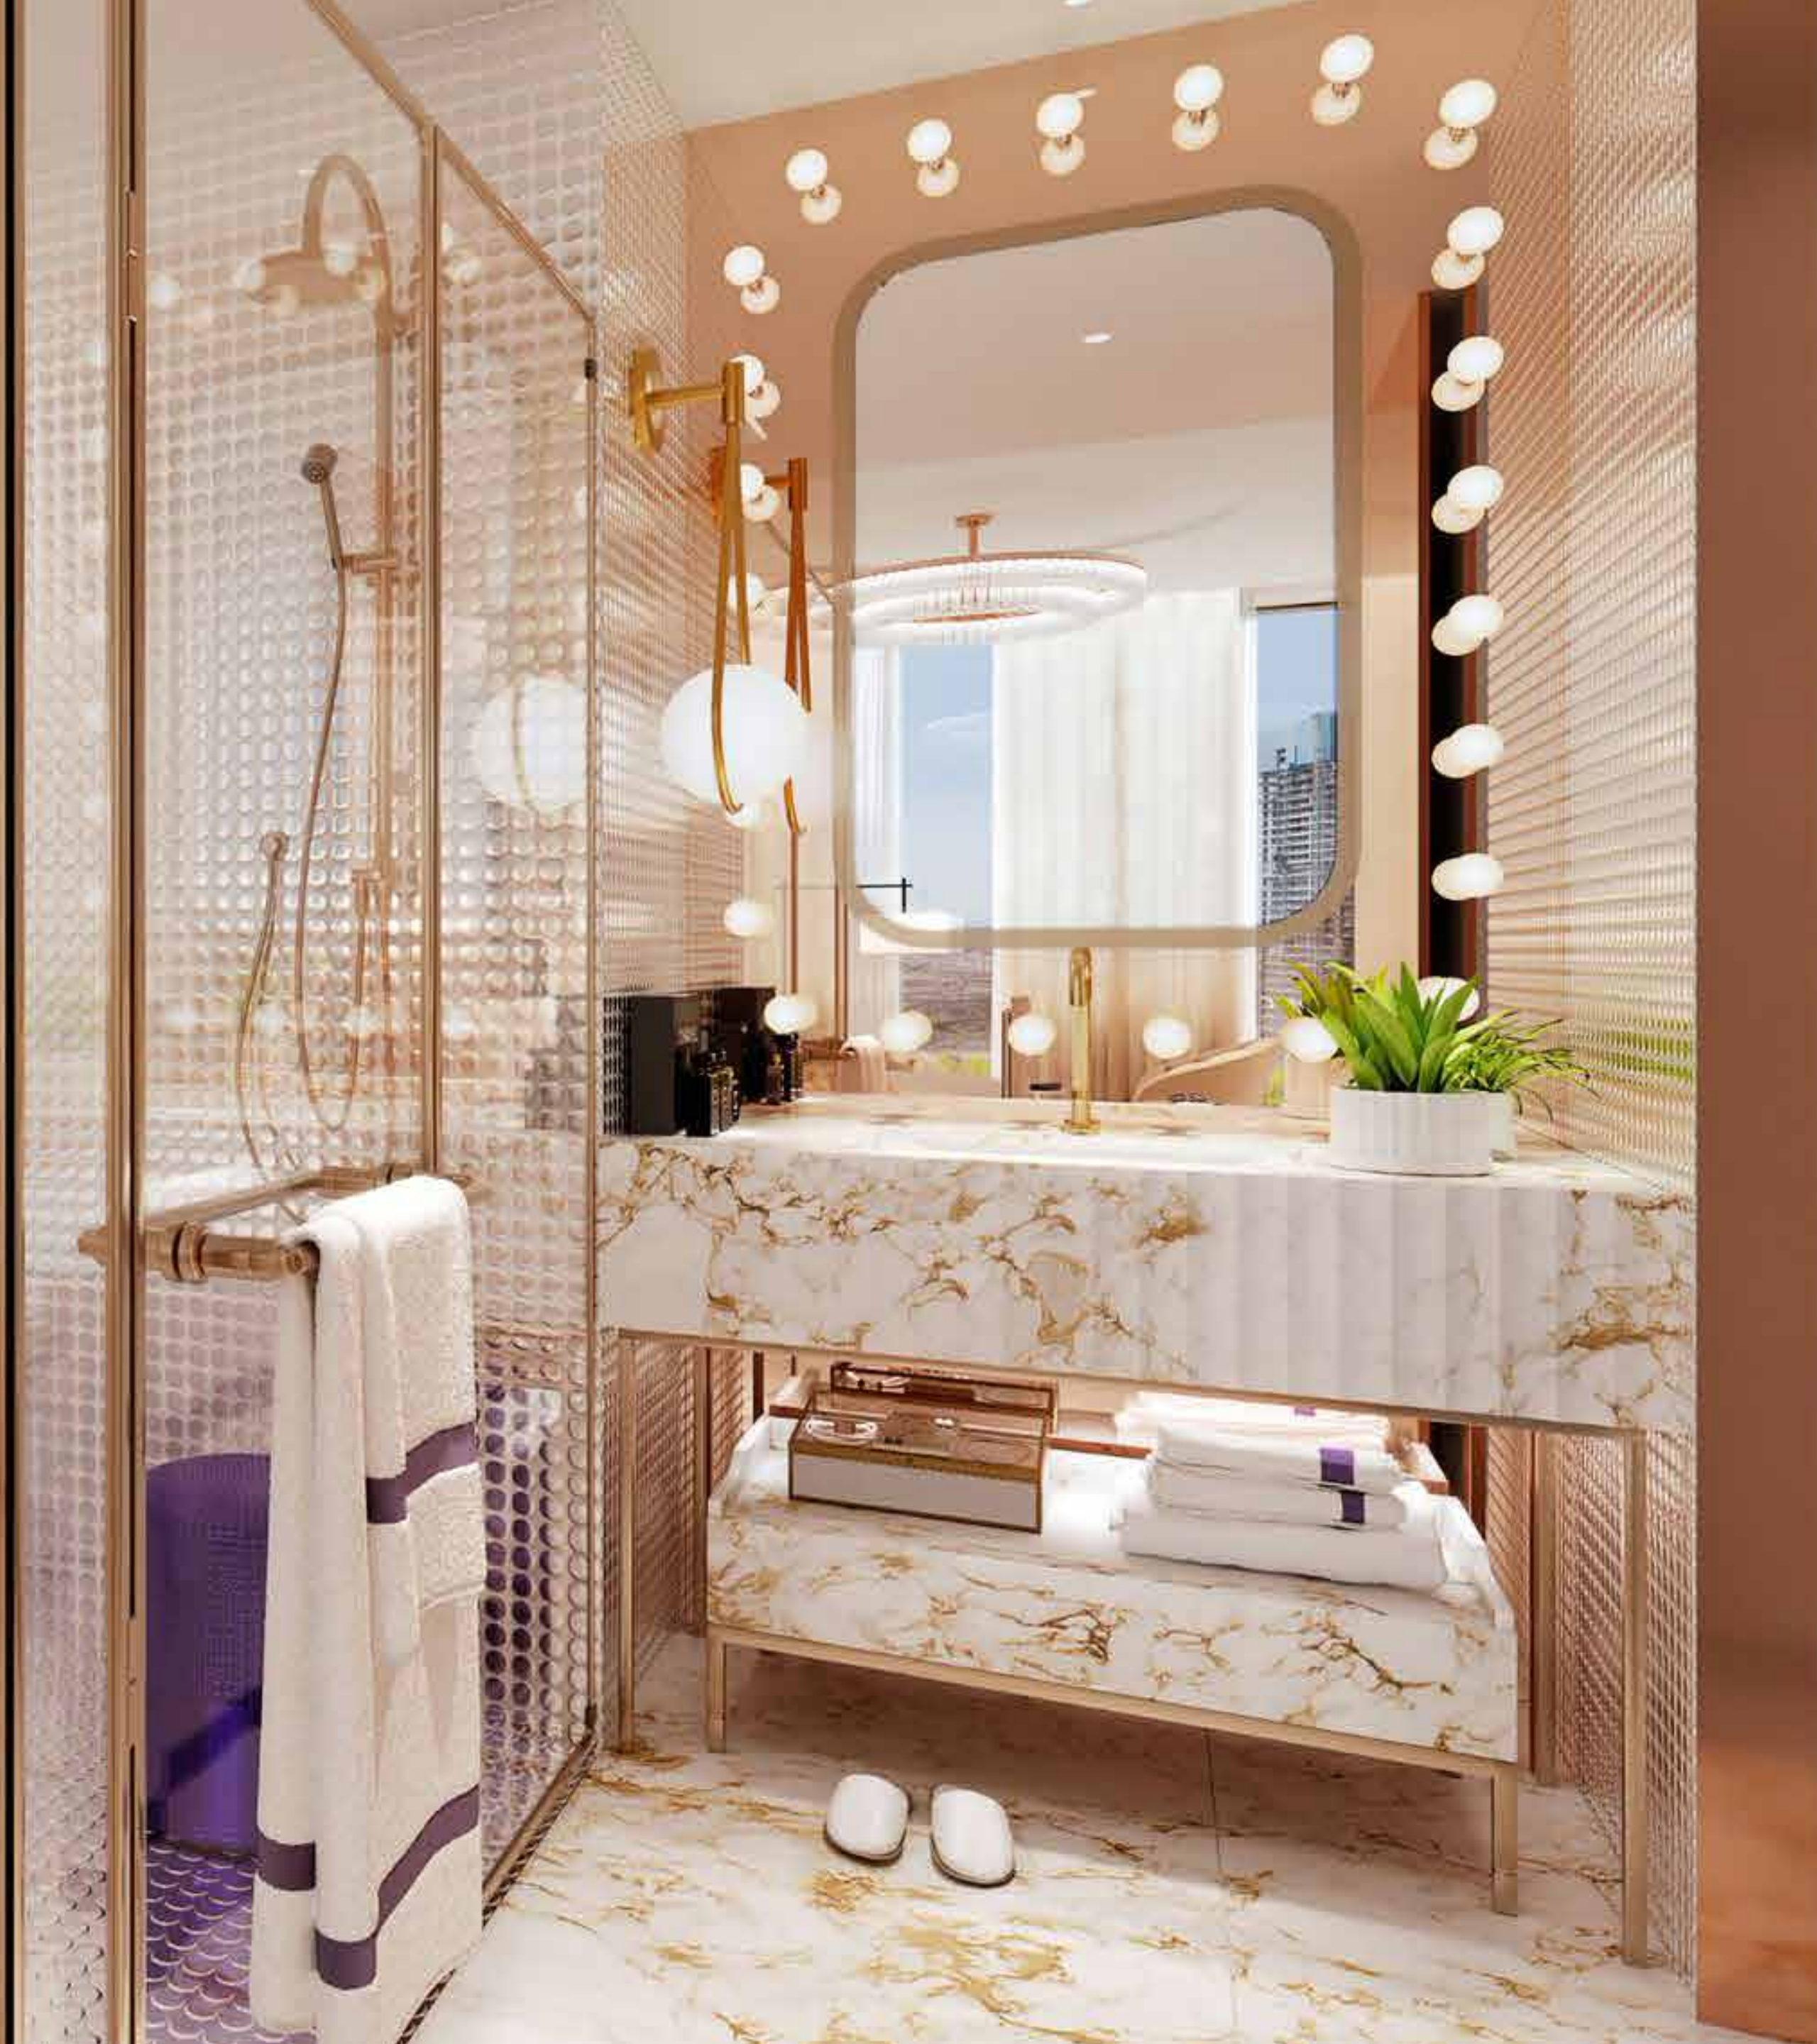

A photograph of a modern lobby with a wall of large, irregularly shaped mirrors. The mirrors reflect the interior, creating a complex, multi-layered visual effect. In the center, a mannequin stands on a dark carpet, wearing a long, flowing purple gown. The lighting is dramatic, with warm tones from the mirrors and cooler tones from the gown. A large white graphic element, resembling a stylized letter 'A' or a large 'V', is overlaid on the image, framing the central scene.

A
LIFESTYLE AS
FLAMBOYANT
AS A SHOW

IN ADDITION TO SECRET DOORS, *ELEGANCE TOWER'S* TOP THREE *ULTRA LUXURY FLOORS* HAVE ANOTHER SHOW-STOPPING SURPRISE. THESE TRANSFORMATIVE SPACES CONTAIN DROP-DOWN BEDS BUILT INTO THEIR CEILINGS, ALLOWING YOU TO MAGICALLY REMODEL YOUR LIVING SPACE WITH THE INTRODUCTION OF A SECOND SLEEPING UNIT AT ANY TIME YOU WISH.