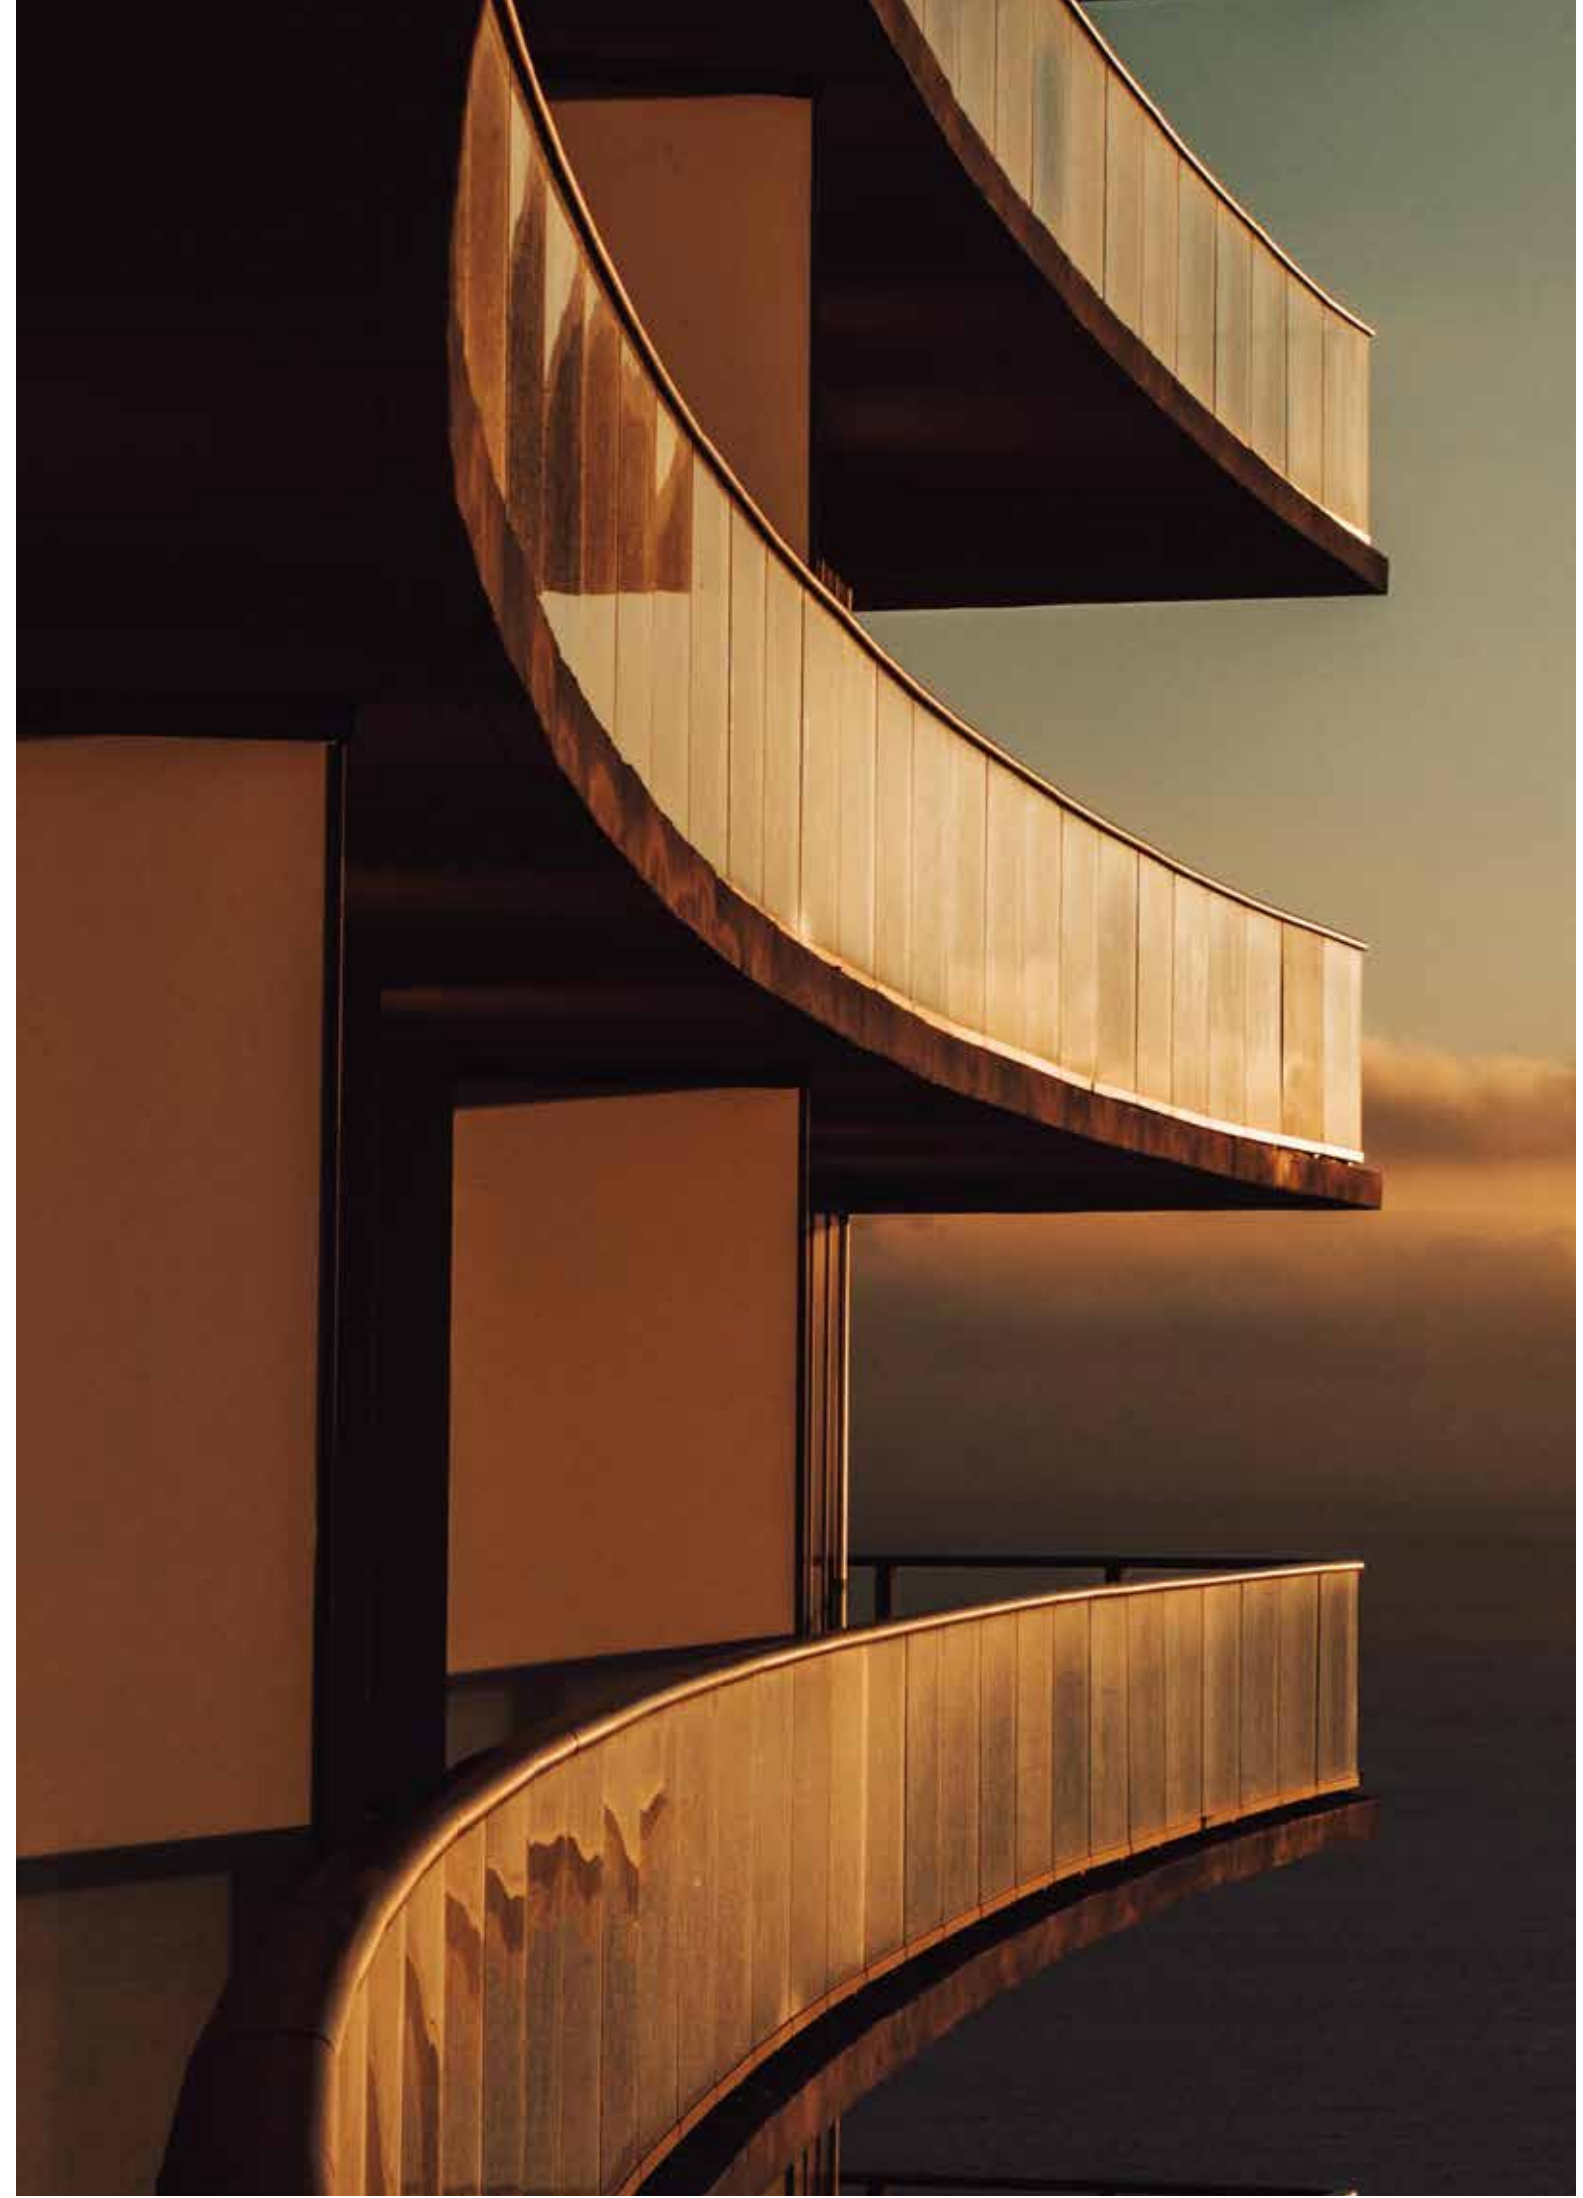

*DOWNTOWN
DUBAI*

ELEGANCE TOWER

A VIEW AS
DAZZLING
AS A FLASH

BOASTING PRIDE OF
PLACE IN THE HEART
OF DOWNTOWN,
ELEGANCE TOWER
OFFERS PICTURE
PERFECT VIEWS OF THE
CITY'S ARCHITECTURAL
AND ENGINEERING
MARVELS. EXPERIENCE
PANORAMAS OF *BURJ
KHALIFA*, THE WORLD'S
TALLEST BUILDING,
DOWNTOWN'S
GLITTERING
CITYSCAPE, THE
GREENERY OF *ZA'ABEEL
PARK*, AND THE
SHIMMERING PLAY OF
LIGHT ON THE SURFACE
OF *DUBAI'S CANAL*.

A LANDMARK
AS *STYLISH*
AS A DRESS

WITH ITS
UNMISTAKABLE
POISE AND SWEEPING
TERRACES,
THE EXTERIOR OF
ELEGANCE TOWER
EVOKES THE
REFINEMENT OF A
BESPOKE DRESS
SHOWERED BY
FLASHLIGHTS AS IT
IS MODELED DOWN
A FASHION RUNWAY.
HERE, RESIDENTS
LIVE WITH THE
SAME PANACHE AS
A SPRING/SUMMER
COLLECTION.

AN
ENTRANCE
AS *FLOWING*
AS A BREEZE

AT THE DOORS OF
ELEGANCE TOWER,
THE FASHION
EXPERIENCE
CONTINUES.
THE AWNING
GLIDES DOWN
FROM THE CROWN
OF THE BUILDING,
SWAYING LIKE A
PLEATED SKIRT IN
A SUMMER BREEZE
BEFORE BILLOWING
OUTWARDS AND
CASTING ITS
SHADE OVER THE
ENTRANCE.

A photograph of a modern lobby with a wall of large, irregularly shaped mirrors. The mirrors reflect the interior, creating a complex, multi-layered visual effect. In the center, a mannequin stands on a dark carpet, wearing a long, flowing purple gown. The lighting is dramatic, with warm tones from the mirrors and cooler tones from the gown. A large white graphic element, resembling a stylized letter 'A' or a large 'V', is overlaid on the image, framing the central scene.