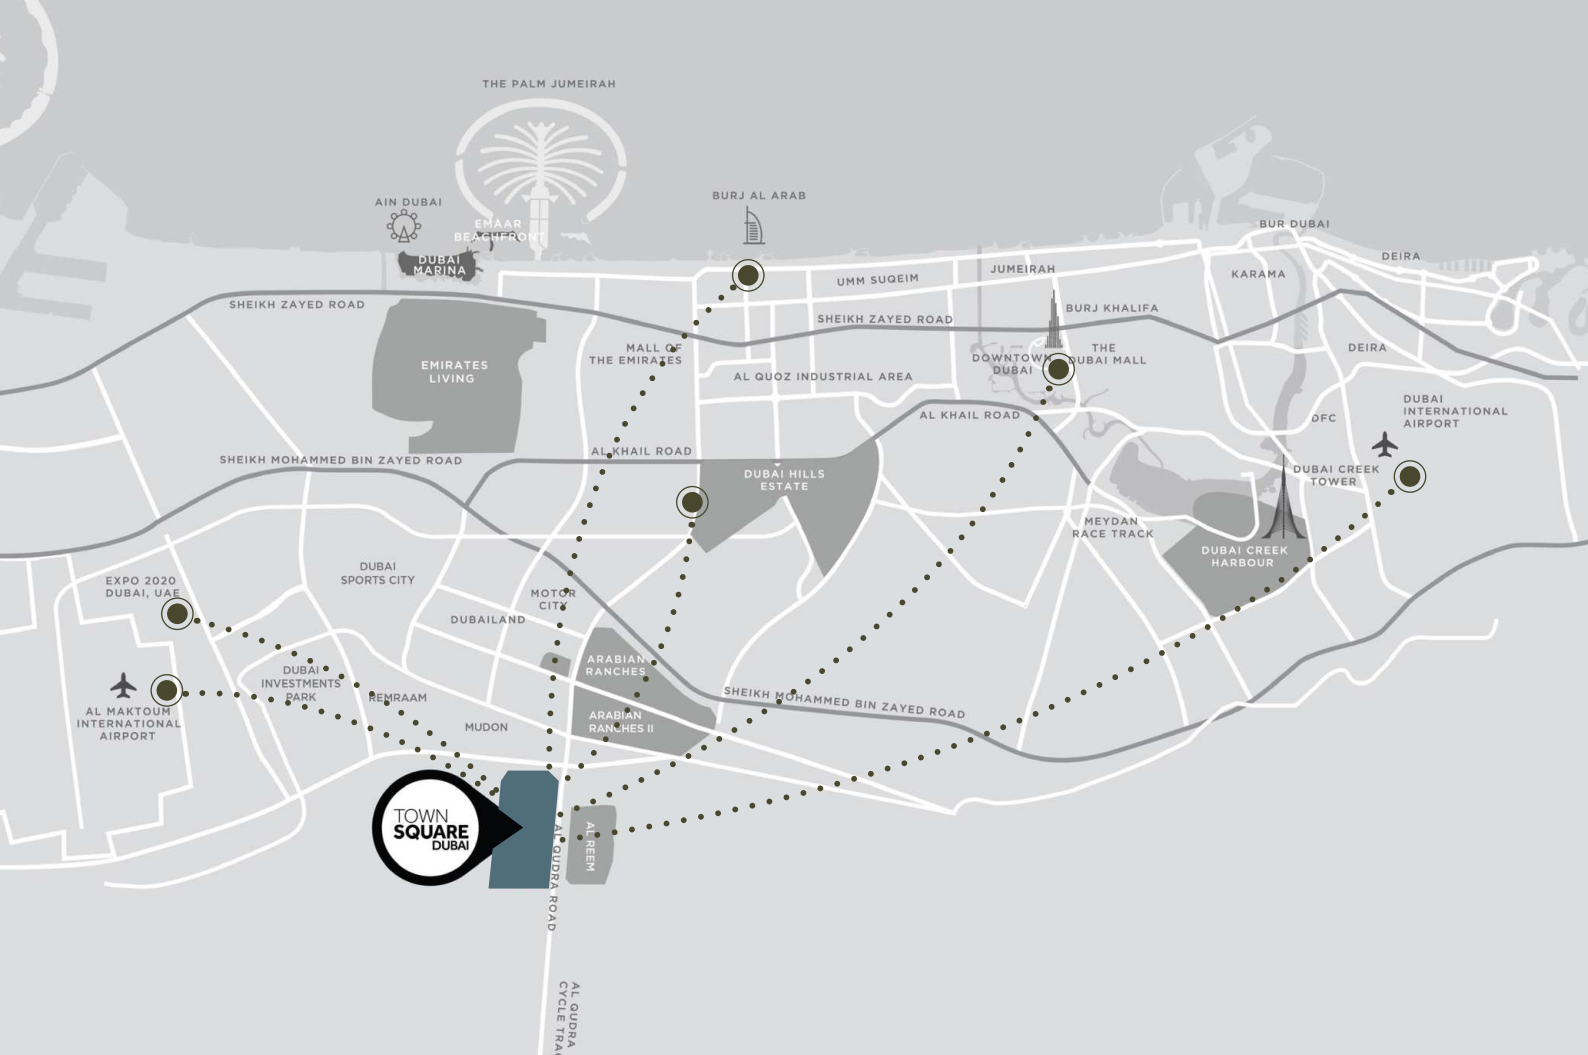

WAVE RIDER

TENNIS COURT

RETAIL OUTLETS

SWIMMING POOL

GYM

SUPERMARKETS

LOCATION PROXIMITIES

DUBAI MALL
29 MIN

DUBAI INTL. AIRPORT
28 MIN

DWC AIRPORT
25 MIN

BURJ AL ARAB
24 MIN

DUBAI HILLS MALL
20 MIN

DISTRICT 2020
20 MIN

A NEIGHBOURHOOD TAILORED TO MATCH YOUR LIFESTYLE!

You'll find amenities that have your every interest covered from a range of active fitness facilities to more relaxed and spiritual spaces.