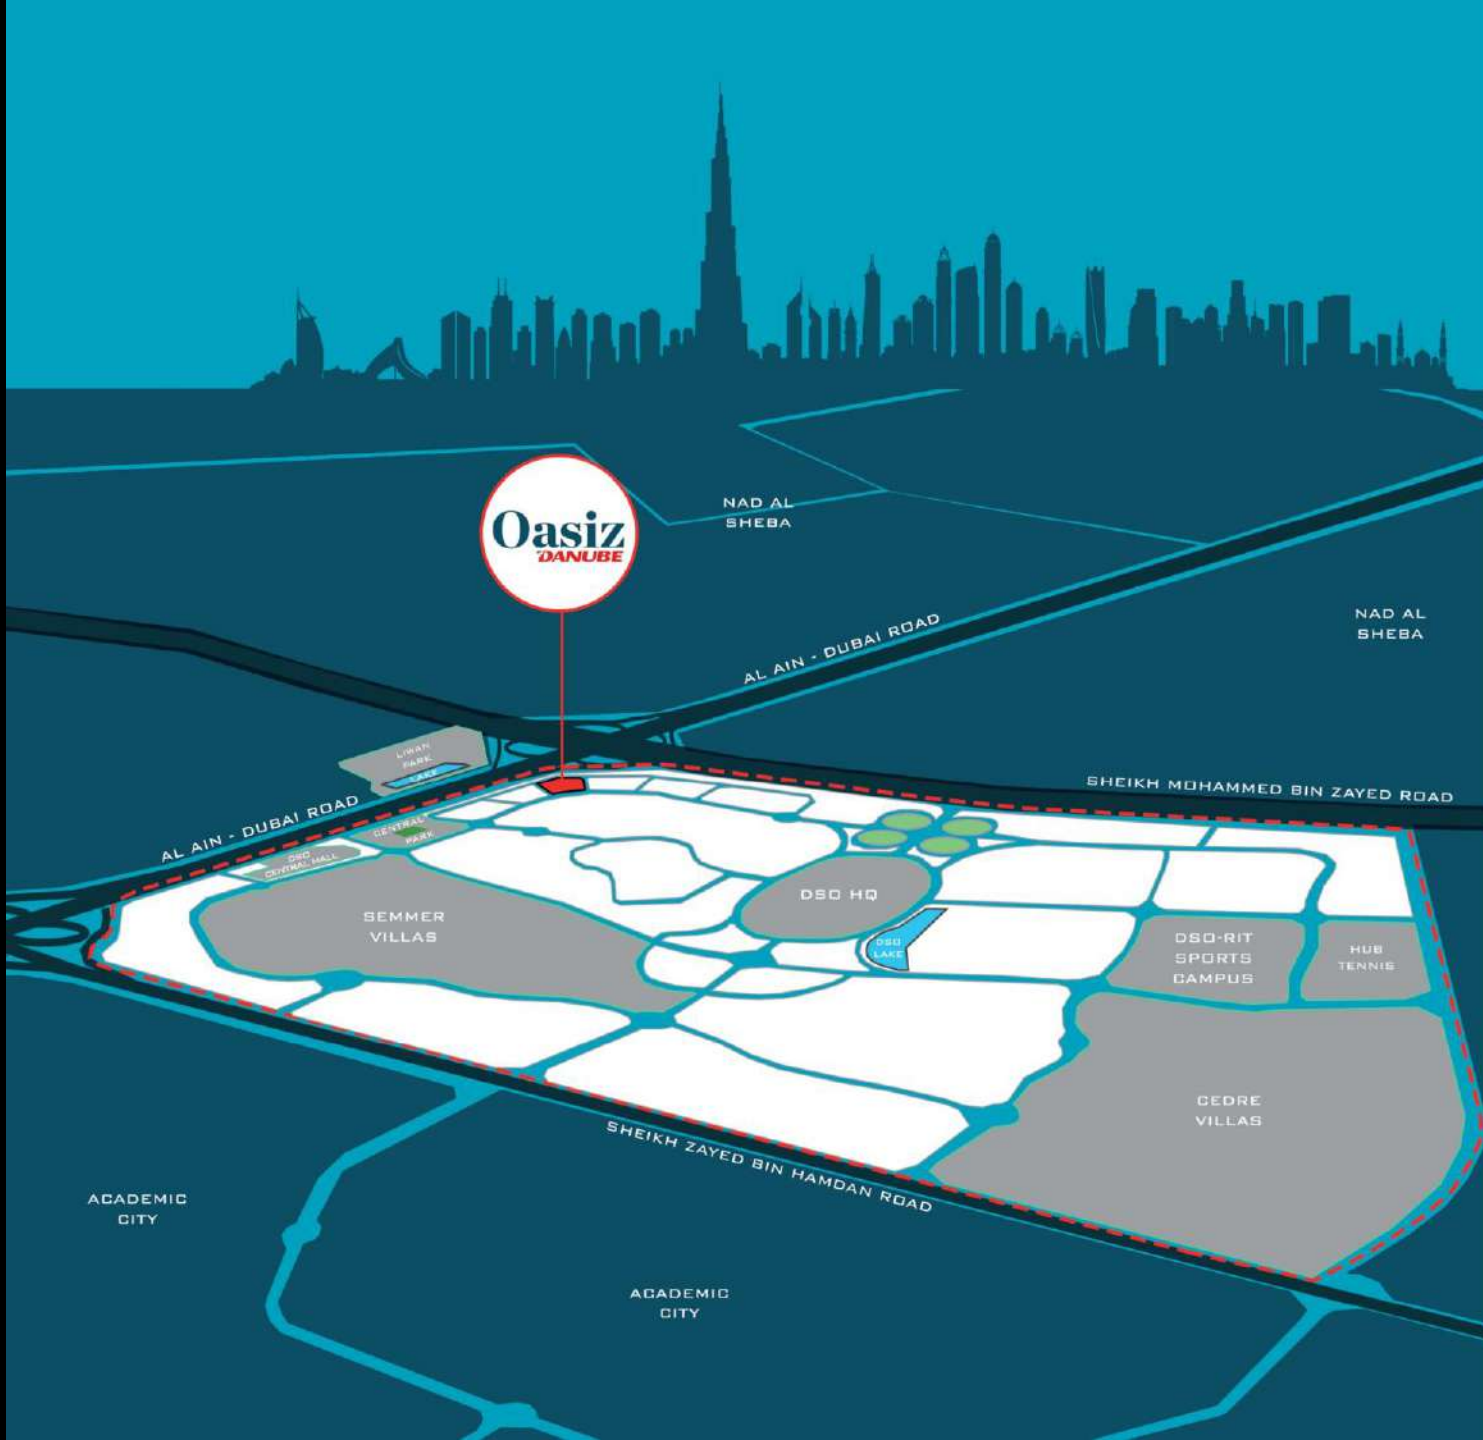

Oasiz BY DANUBE

Affordable Luxury Homes

DISTANCES

	Central Park	1 min
	Silicon Central Mall	2 min
	Al Ain - Dubai Road	2 min
	Purposed Metro Station	3 min
	Sheikh Mohammed Bin Zayed Road	3 min
	DSO HQ	4 min
	DSO Lake	5 min
	DSO - Rit Sports Campus	6 min
	Academic City	7 min
	Global Village	8 min
	Dubai Safari Park	10 min
	Dubai Creek Harbour	11 min
	Dubai Design District	11 min
	Burj Khalifa	12 min
	Dubai Mall	12 min
	Mirdif City Centre	13 min
	Mushrif Park	14 min
	Dubai International Airport	15 min
	Al Maktoum International Airport	20 min