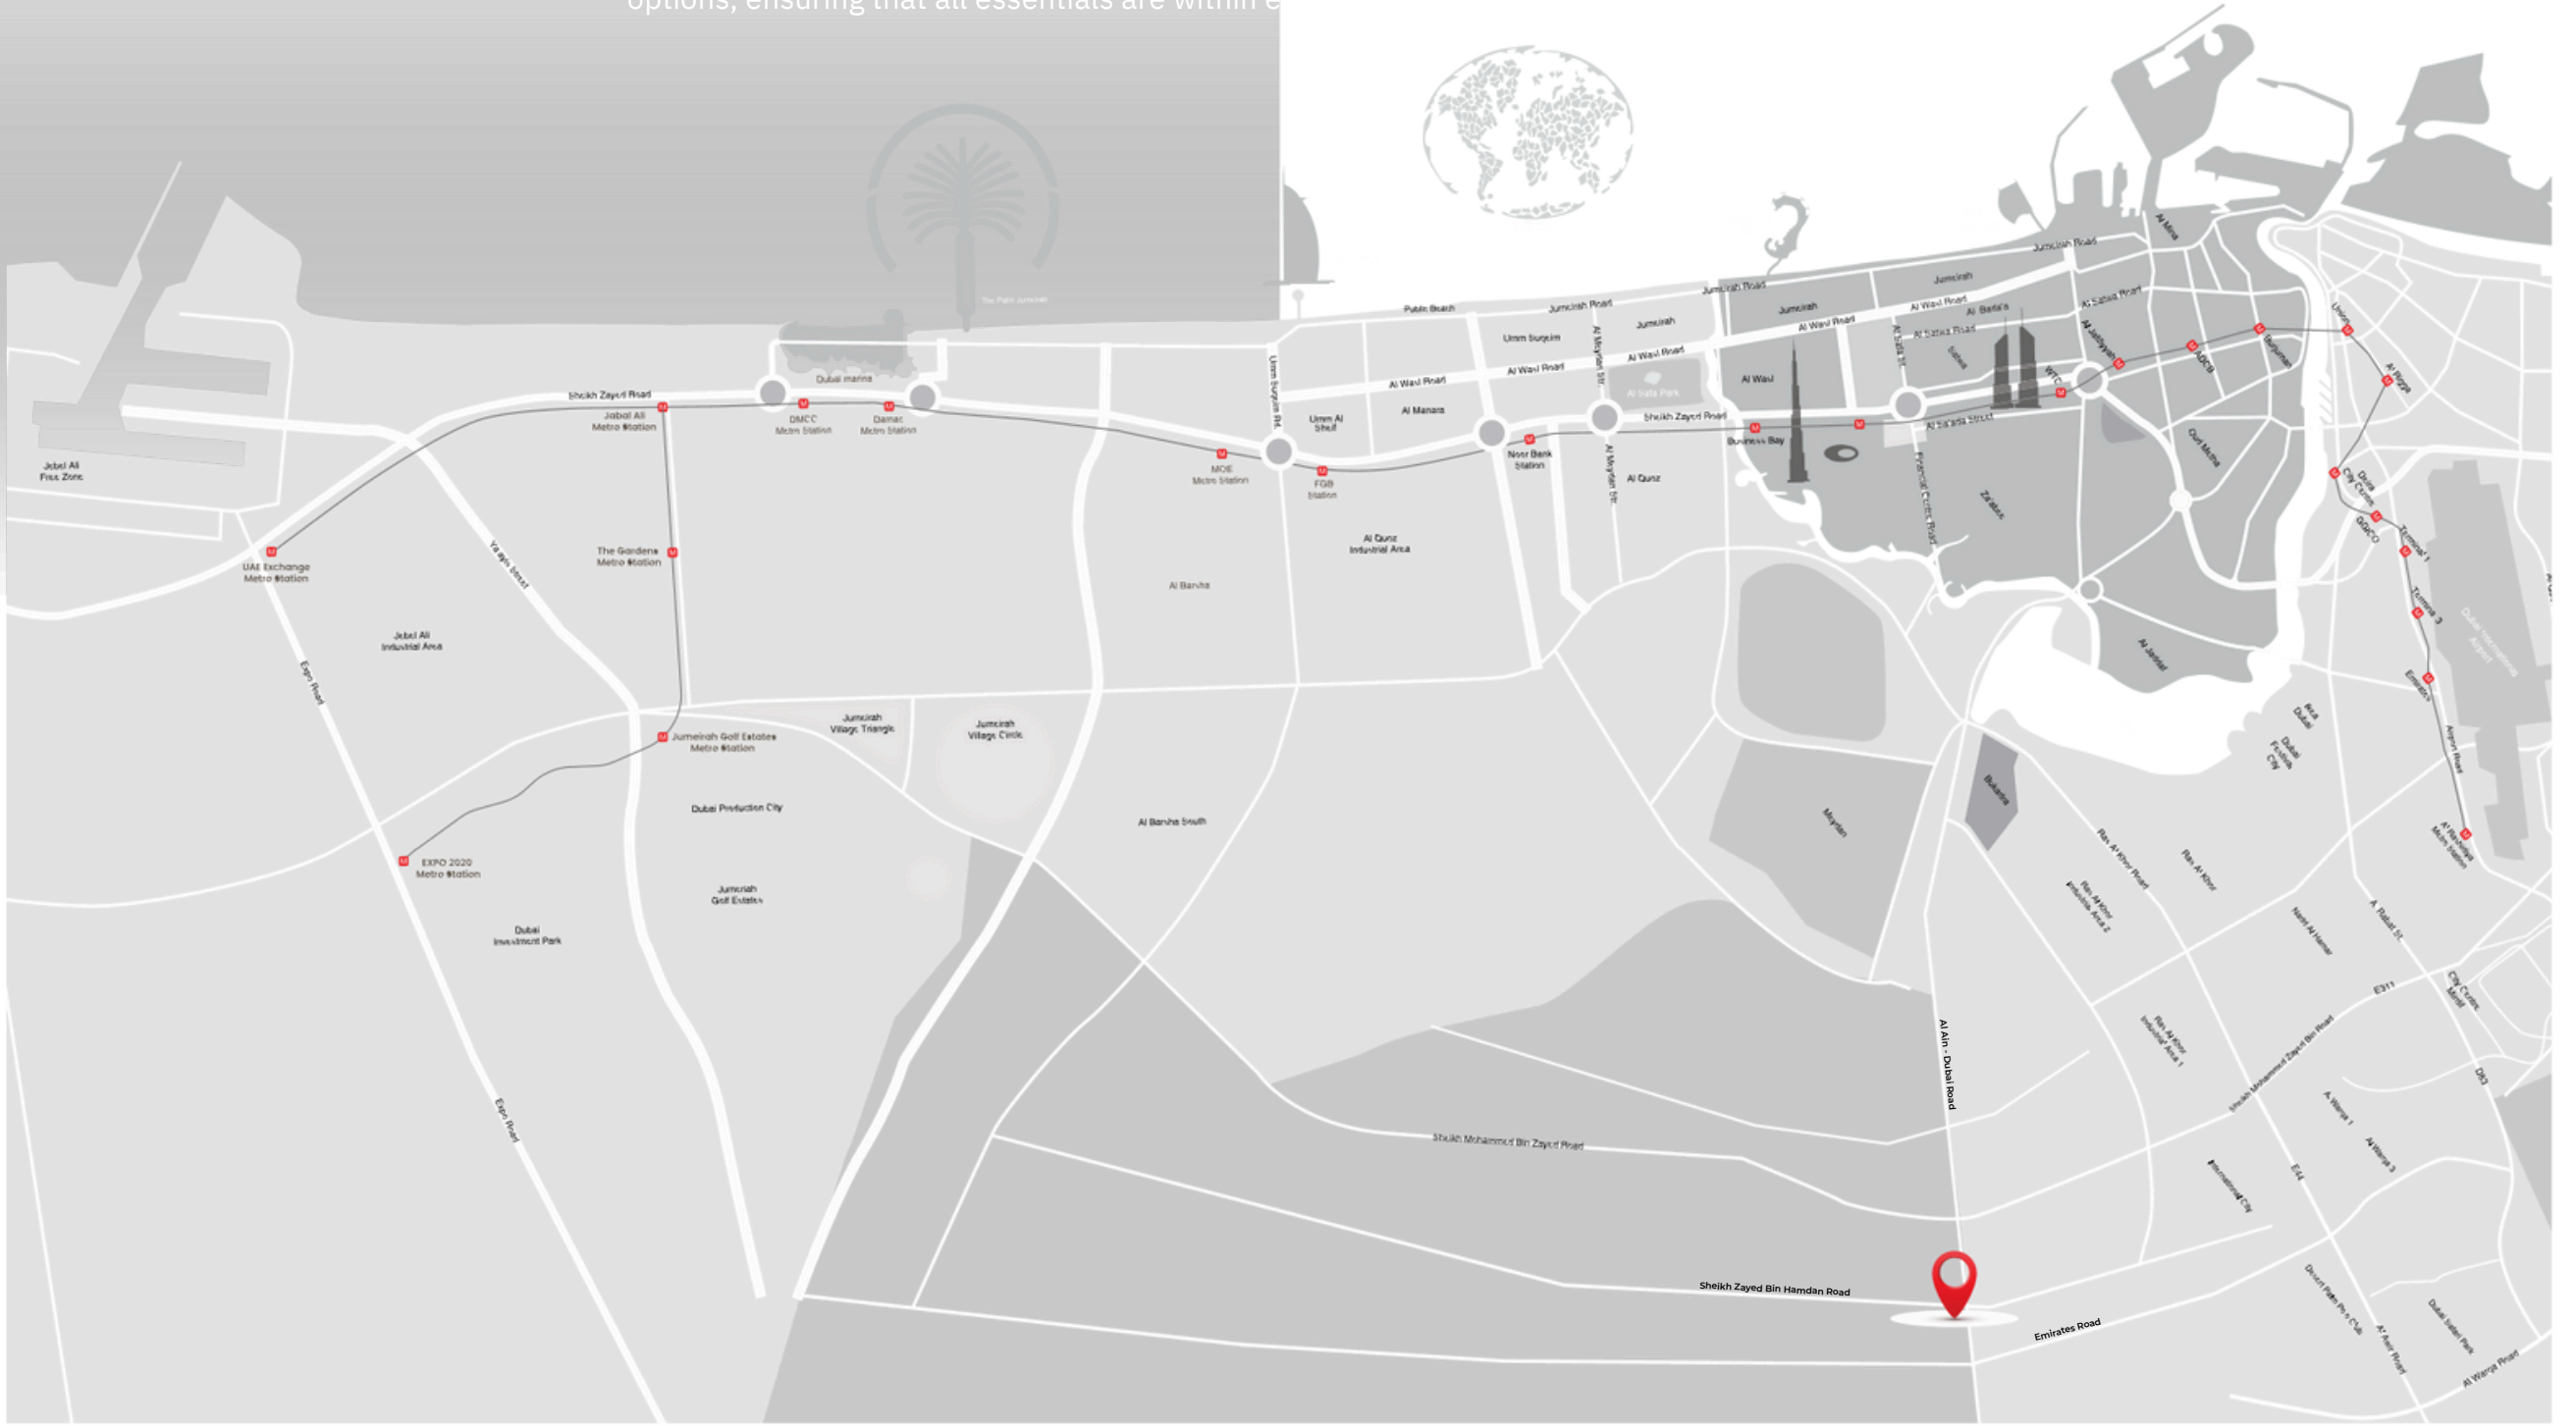

PRIME LOCATION

Located in the heart of a swiftly growing district, development offers an ideal lifestyle for residents with amenities for everyone to enjoy. The area offers a variety of options, ensuring that all essentials are within easy reach.