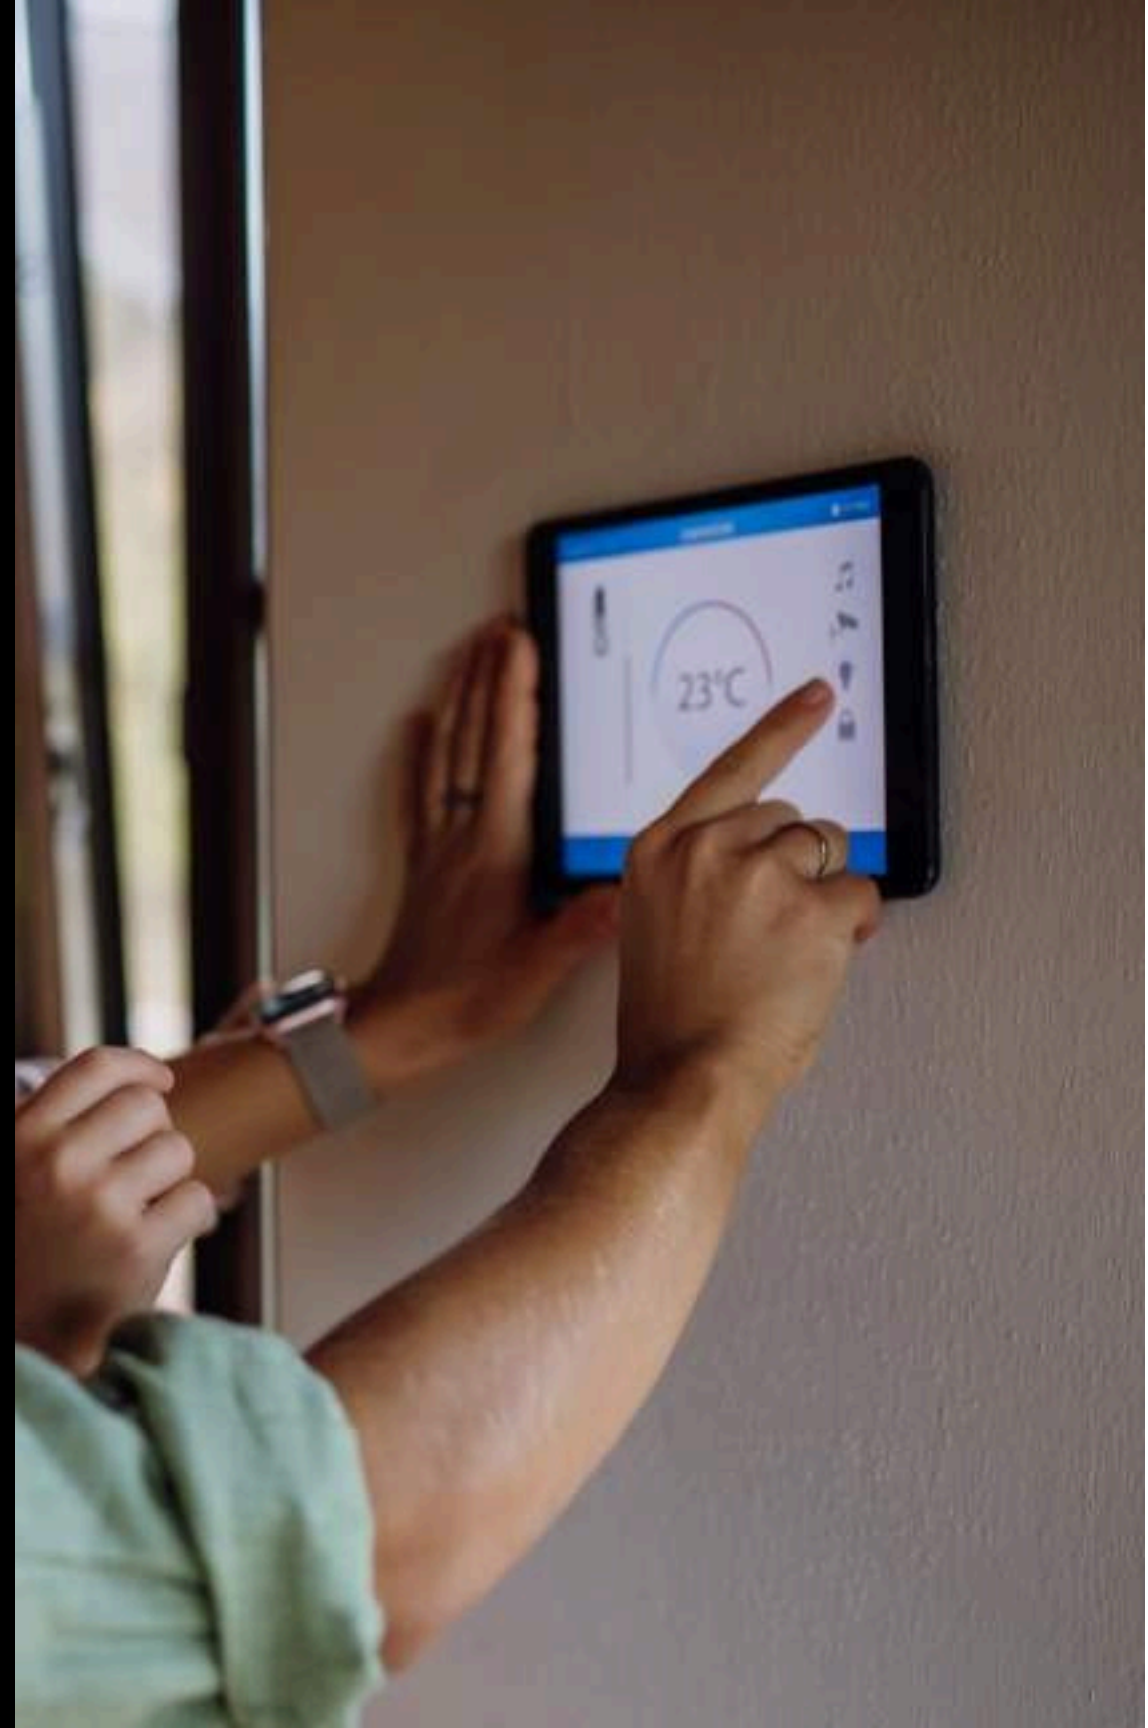

# EFFORTLESS COMFORT WITH SMART LIVING

Bringing alive the concept of living, SAMANA Ibiza offers effortless comfort in everyday life through smart living concept. Control your home with ease, from lighting to climate settings, all at the touch of a button. Seamlessly integrating technology with comfort, these solutions are designed to enhance your experience and elevate your everyday life, offering a lifestyle that is modern and intuitive.