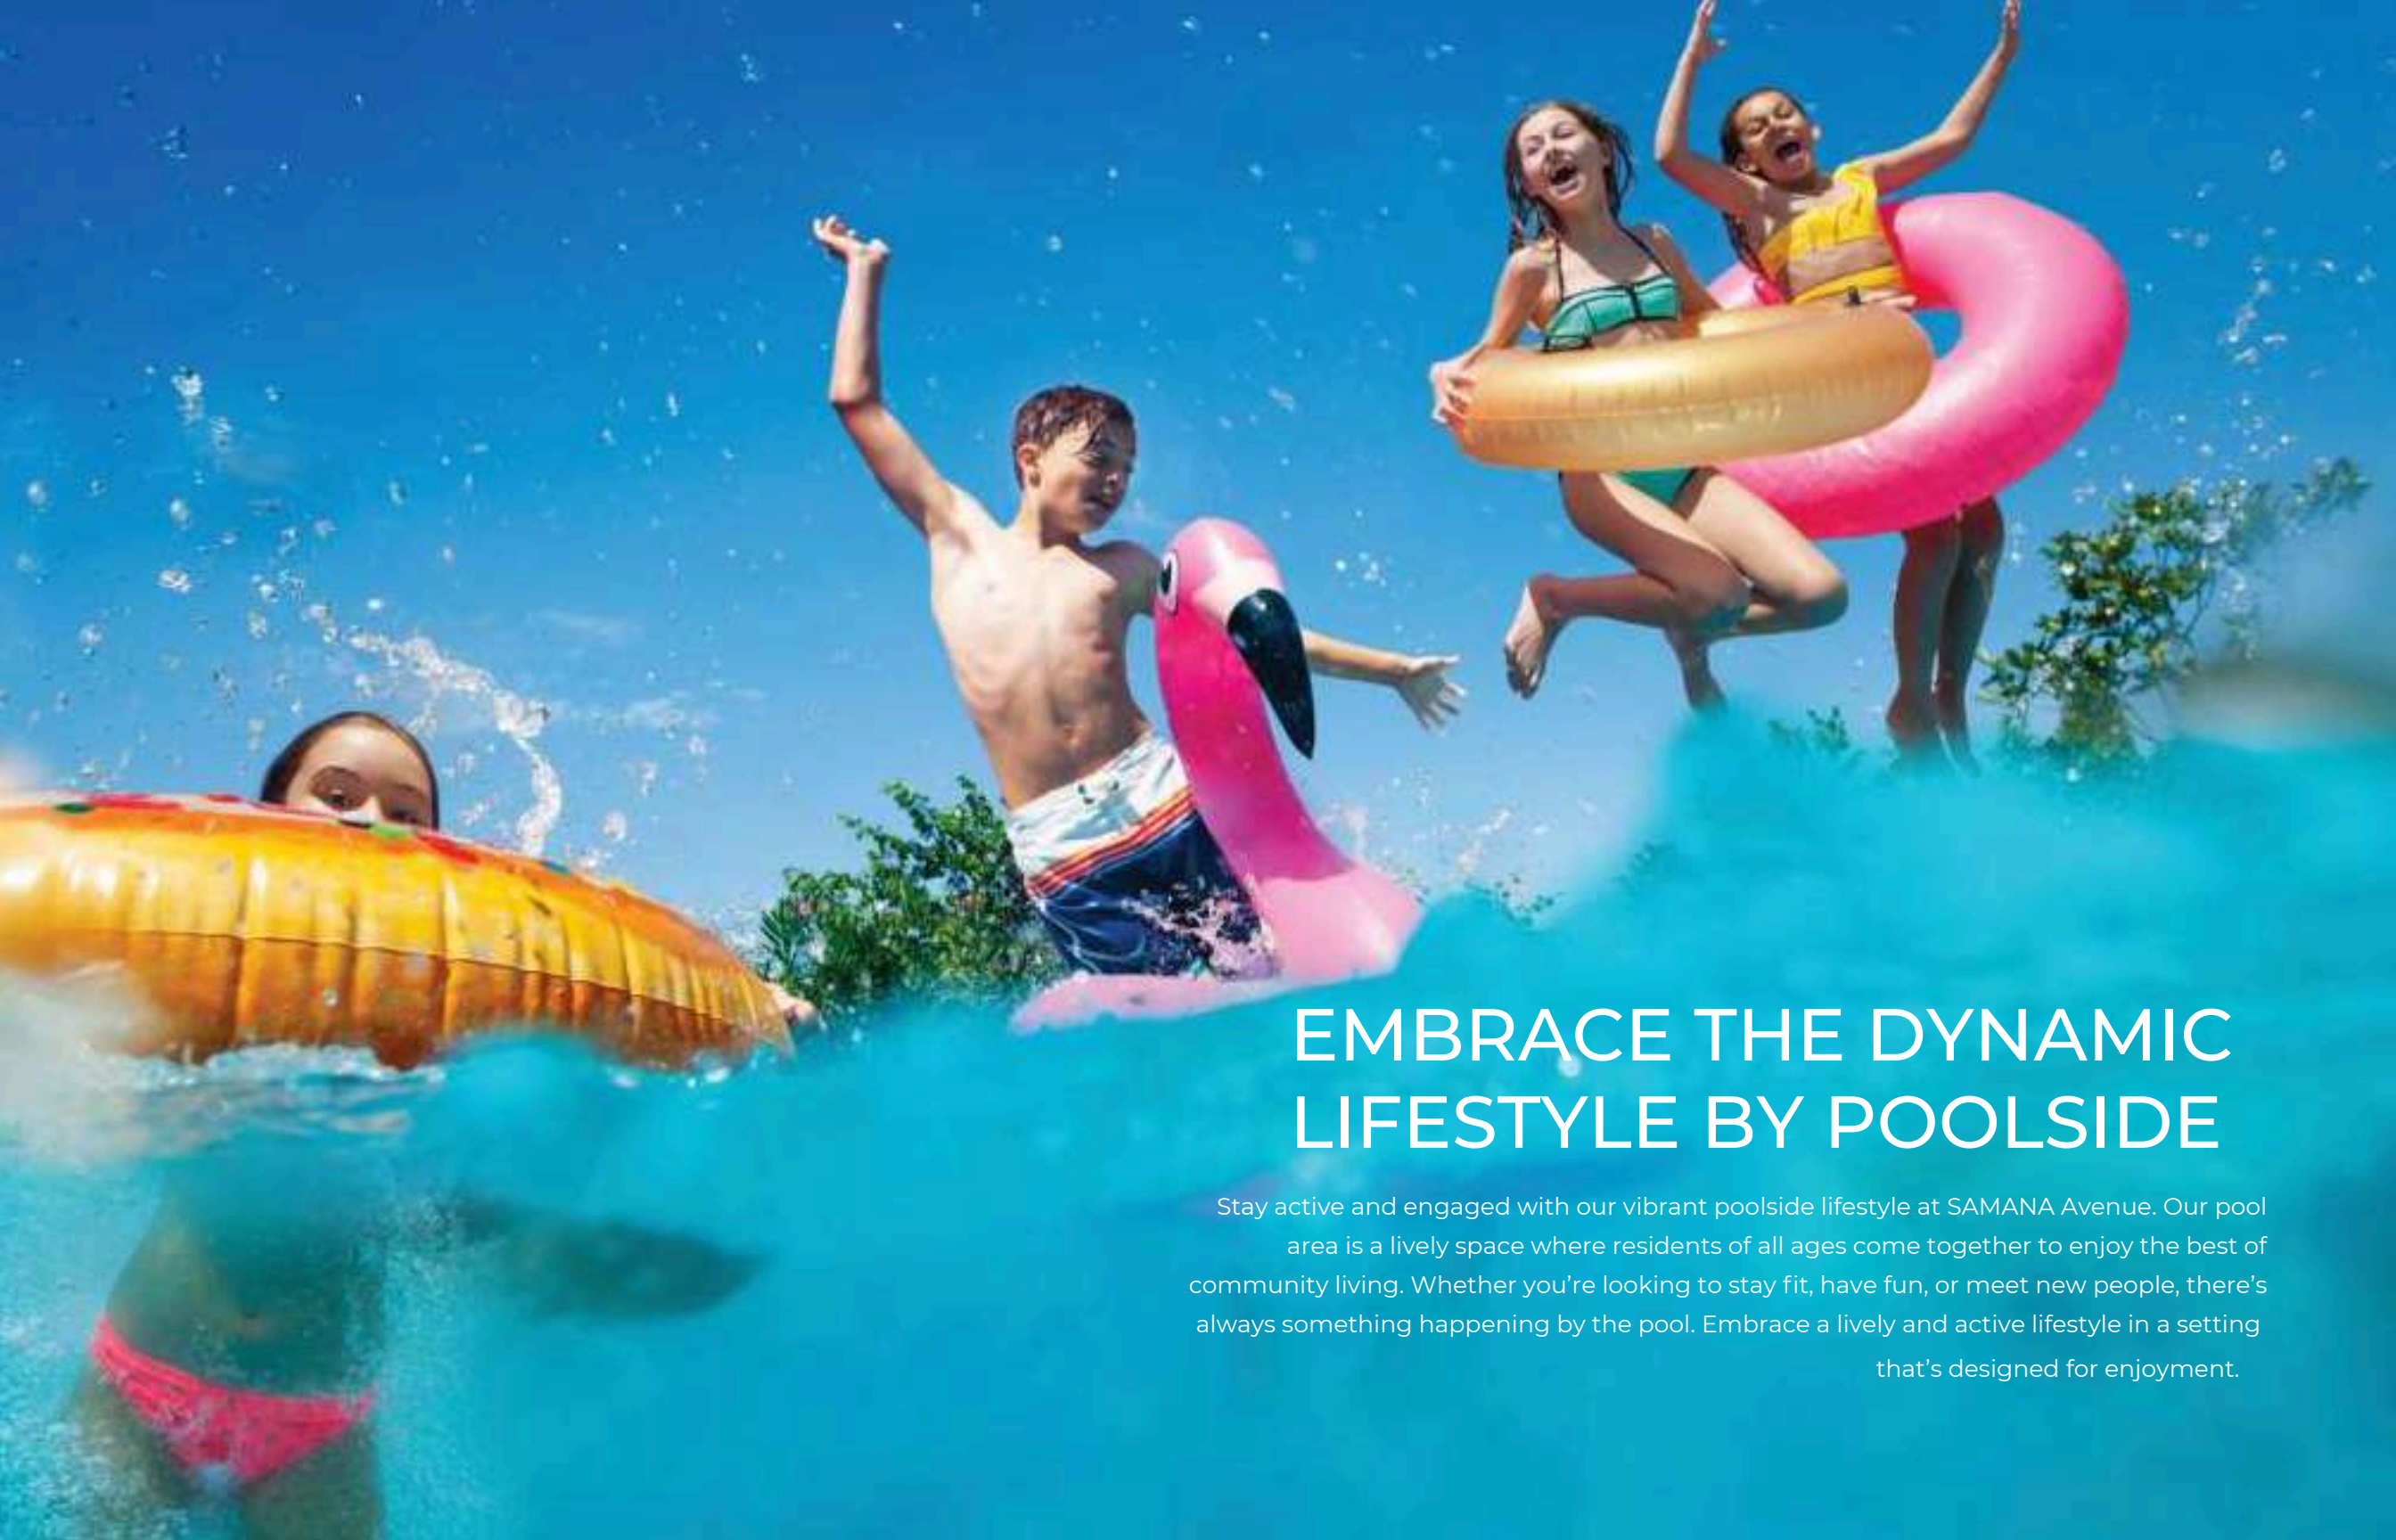

EMBRACE THE DYNAMIC LIFESTYLE BY POOLSIDE

Stay active and engaged with our vibrant poolside lifestyle at SAMANA Avenue. Our pool area is a lively space where residents of all ages come together to enjoy the best of community living. Whether you're looking to stay fit, have fun, or meet new people, there's always something happening by the pool. Embrace a lively and active lifestyle in a setting that's designed for enjoyment.