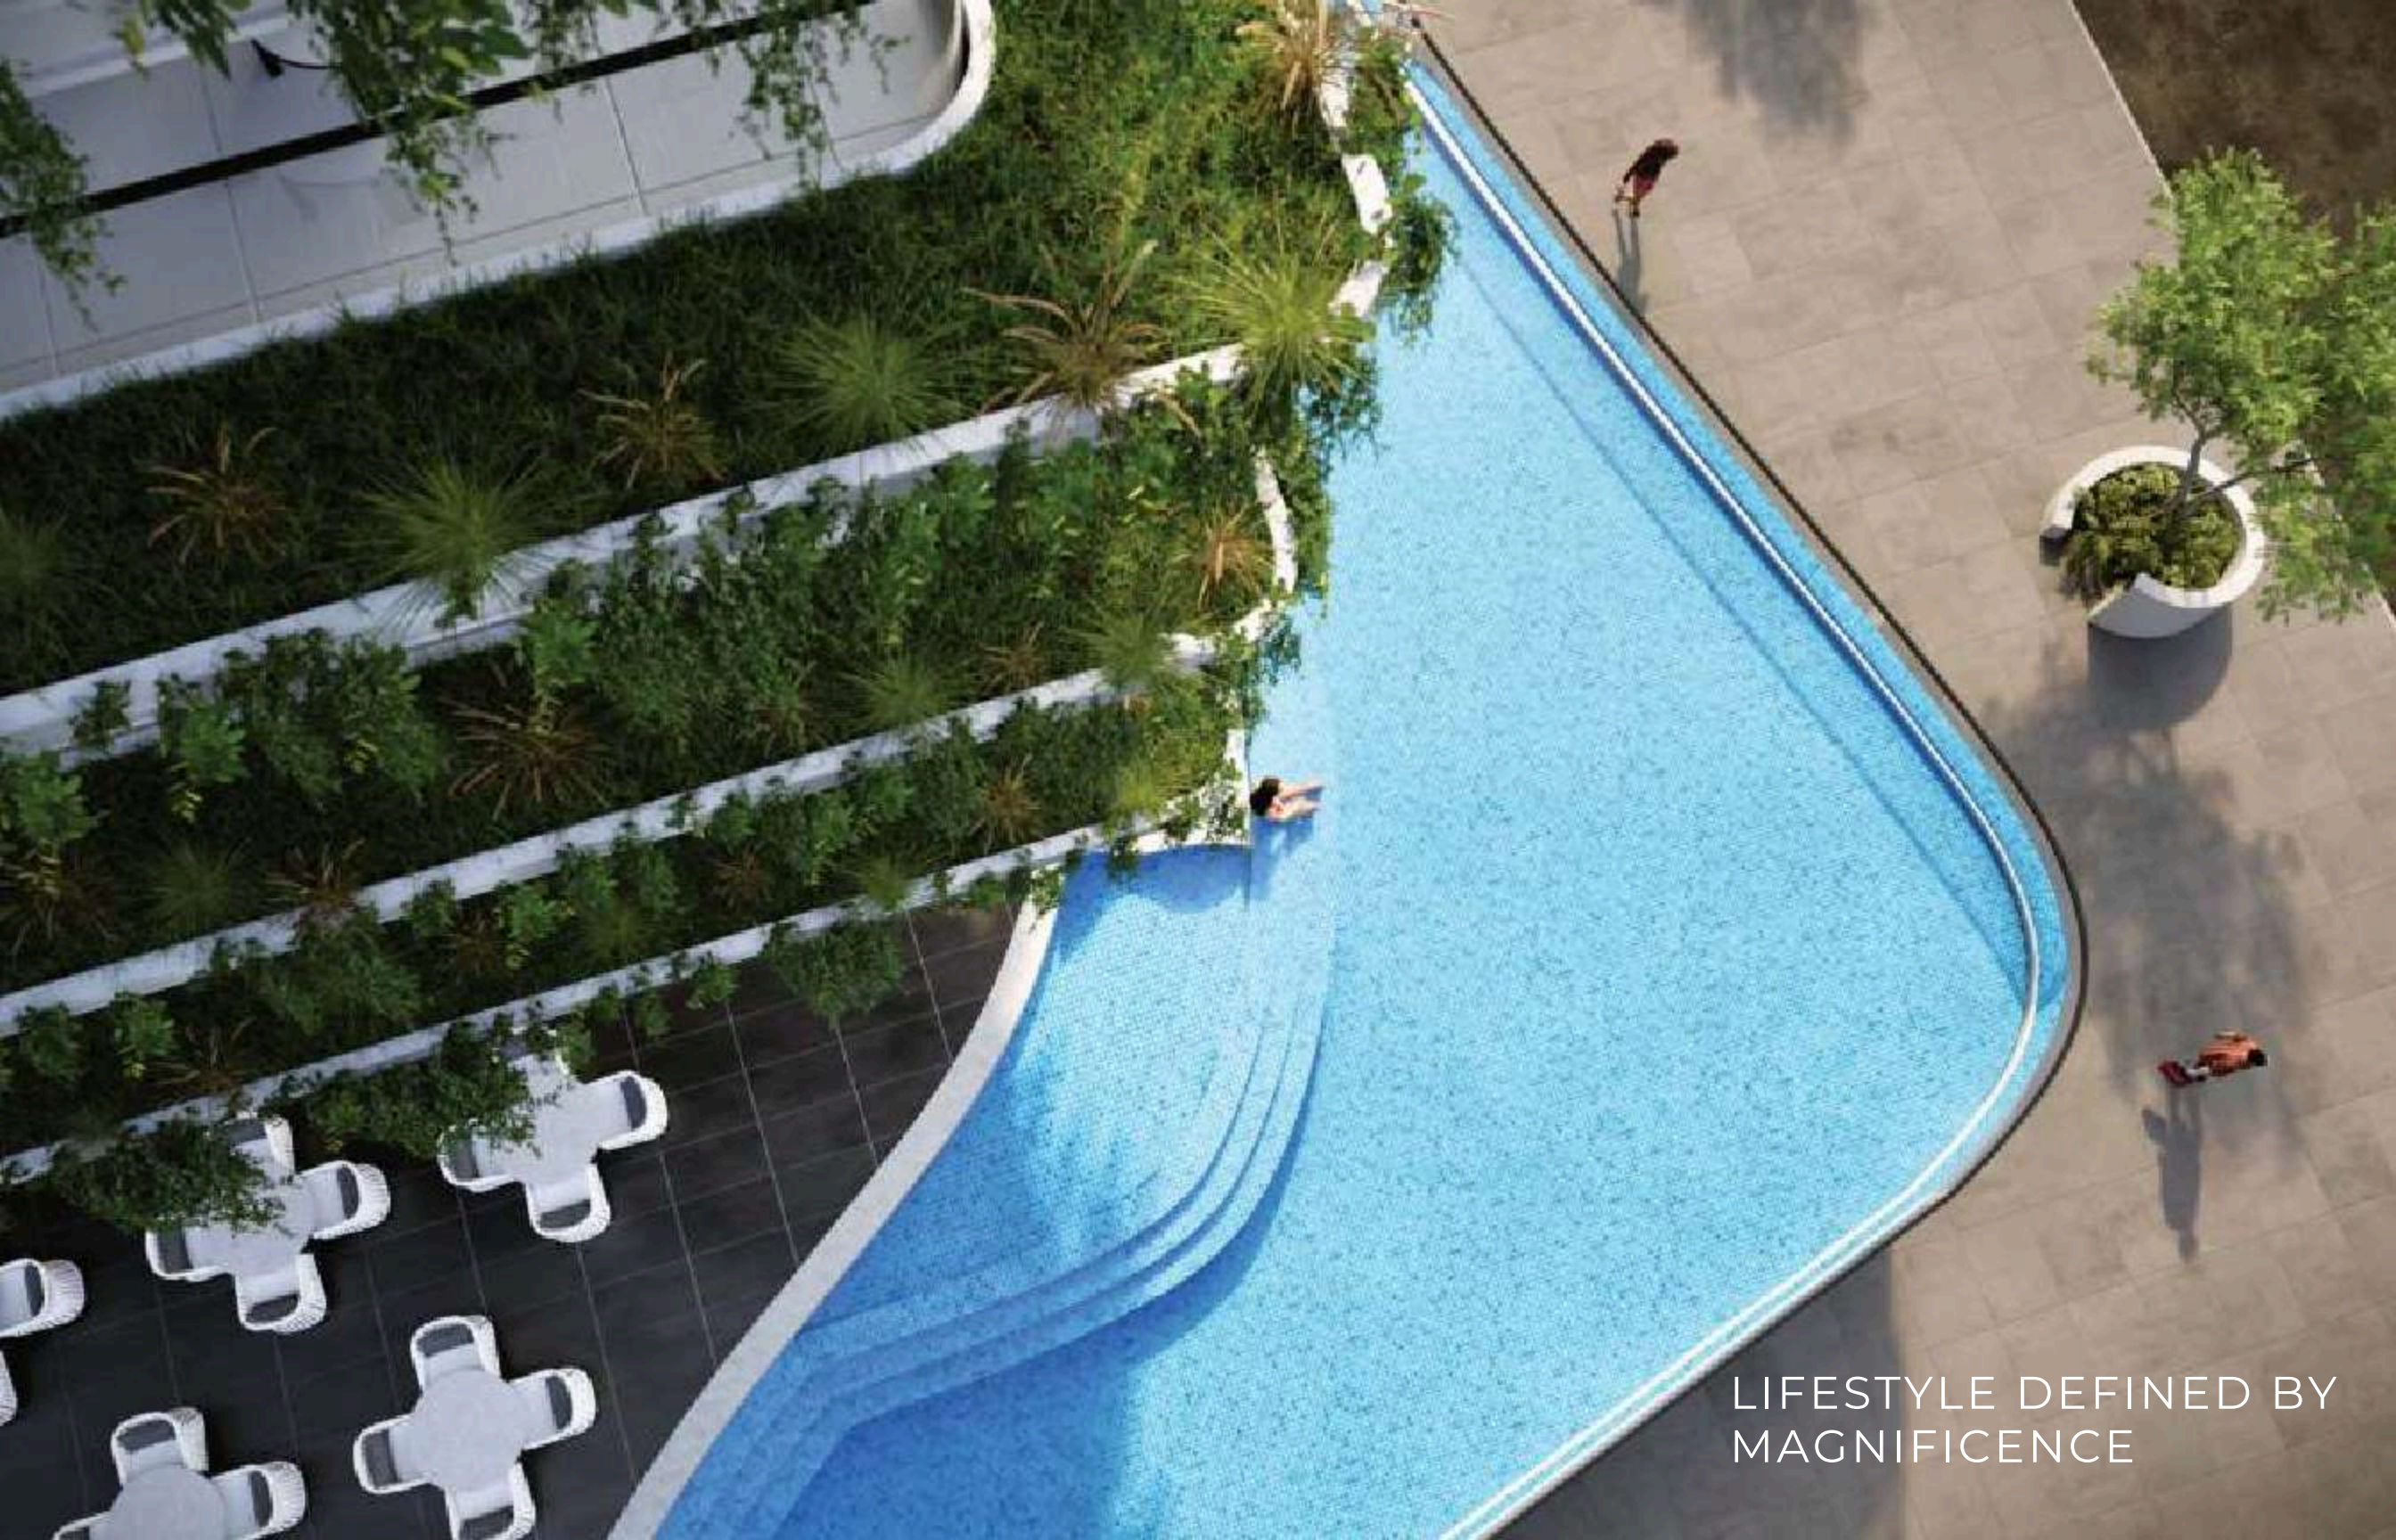

## BRINGING TO YOU – THE ESSENCE OF ELEGANCE

Dive into a timeless charm and discover the essence of elegance with SAMANA Avenue – your haven of peace amid the bustling city. Get wowed by the architectural brilliance and the extraordinary amenities this project offers. Witness your everyday living unfold in perfect harmony, amalgamating beauty with convenience, and sophistication with comfort.

# A SPACE NESTLED IN LOVE

Fostering togetherness, our thoughtfully designed spaces at SAMANA Avenue allow you to create lasting memories with your loved ones. Indulge in a laid-back evening with your family or enjoy a fun movie time in the comfort of your living room. Come home to a place where family bonds grow stronger, and every day feels like a special occasion.

## A SPLENDID JOURNEY TO GRANDEUR

Experience the ultimate relaxation with breathtaking views from your balcony. Designed with perfection, our balconies offer you the perfect view, helping you soak in the stunning landscape. Whether you wish to unwind sipping your morning coffee, enjoy the beautiful sunset, or simply cherish the pool view, life at SAMANA Avenue welcomes you to a fabulous journey to grandeur where every day feels like bliss