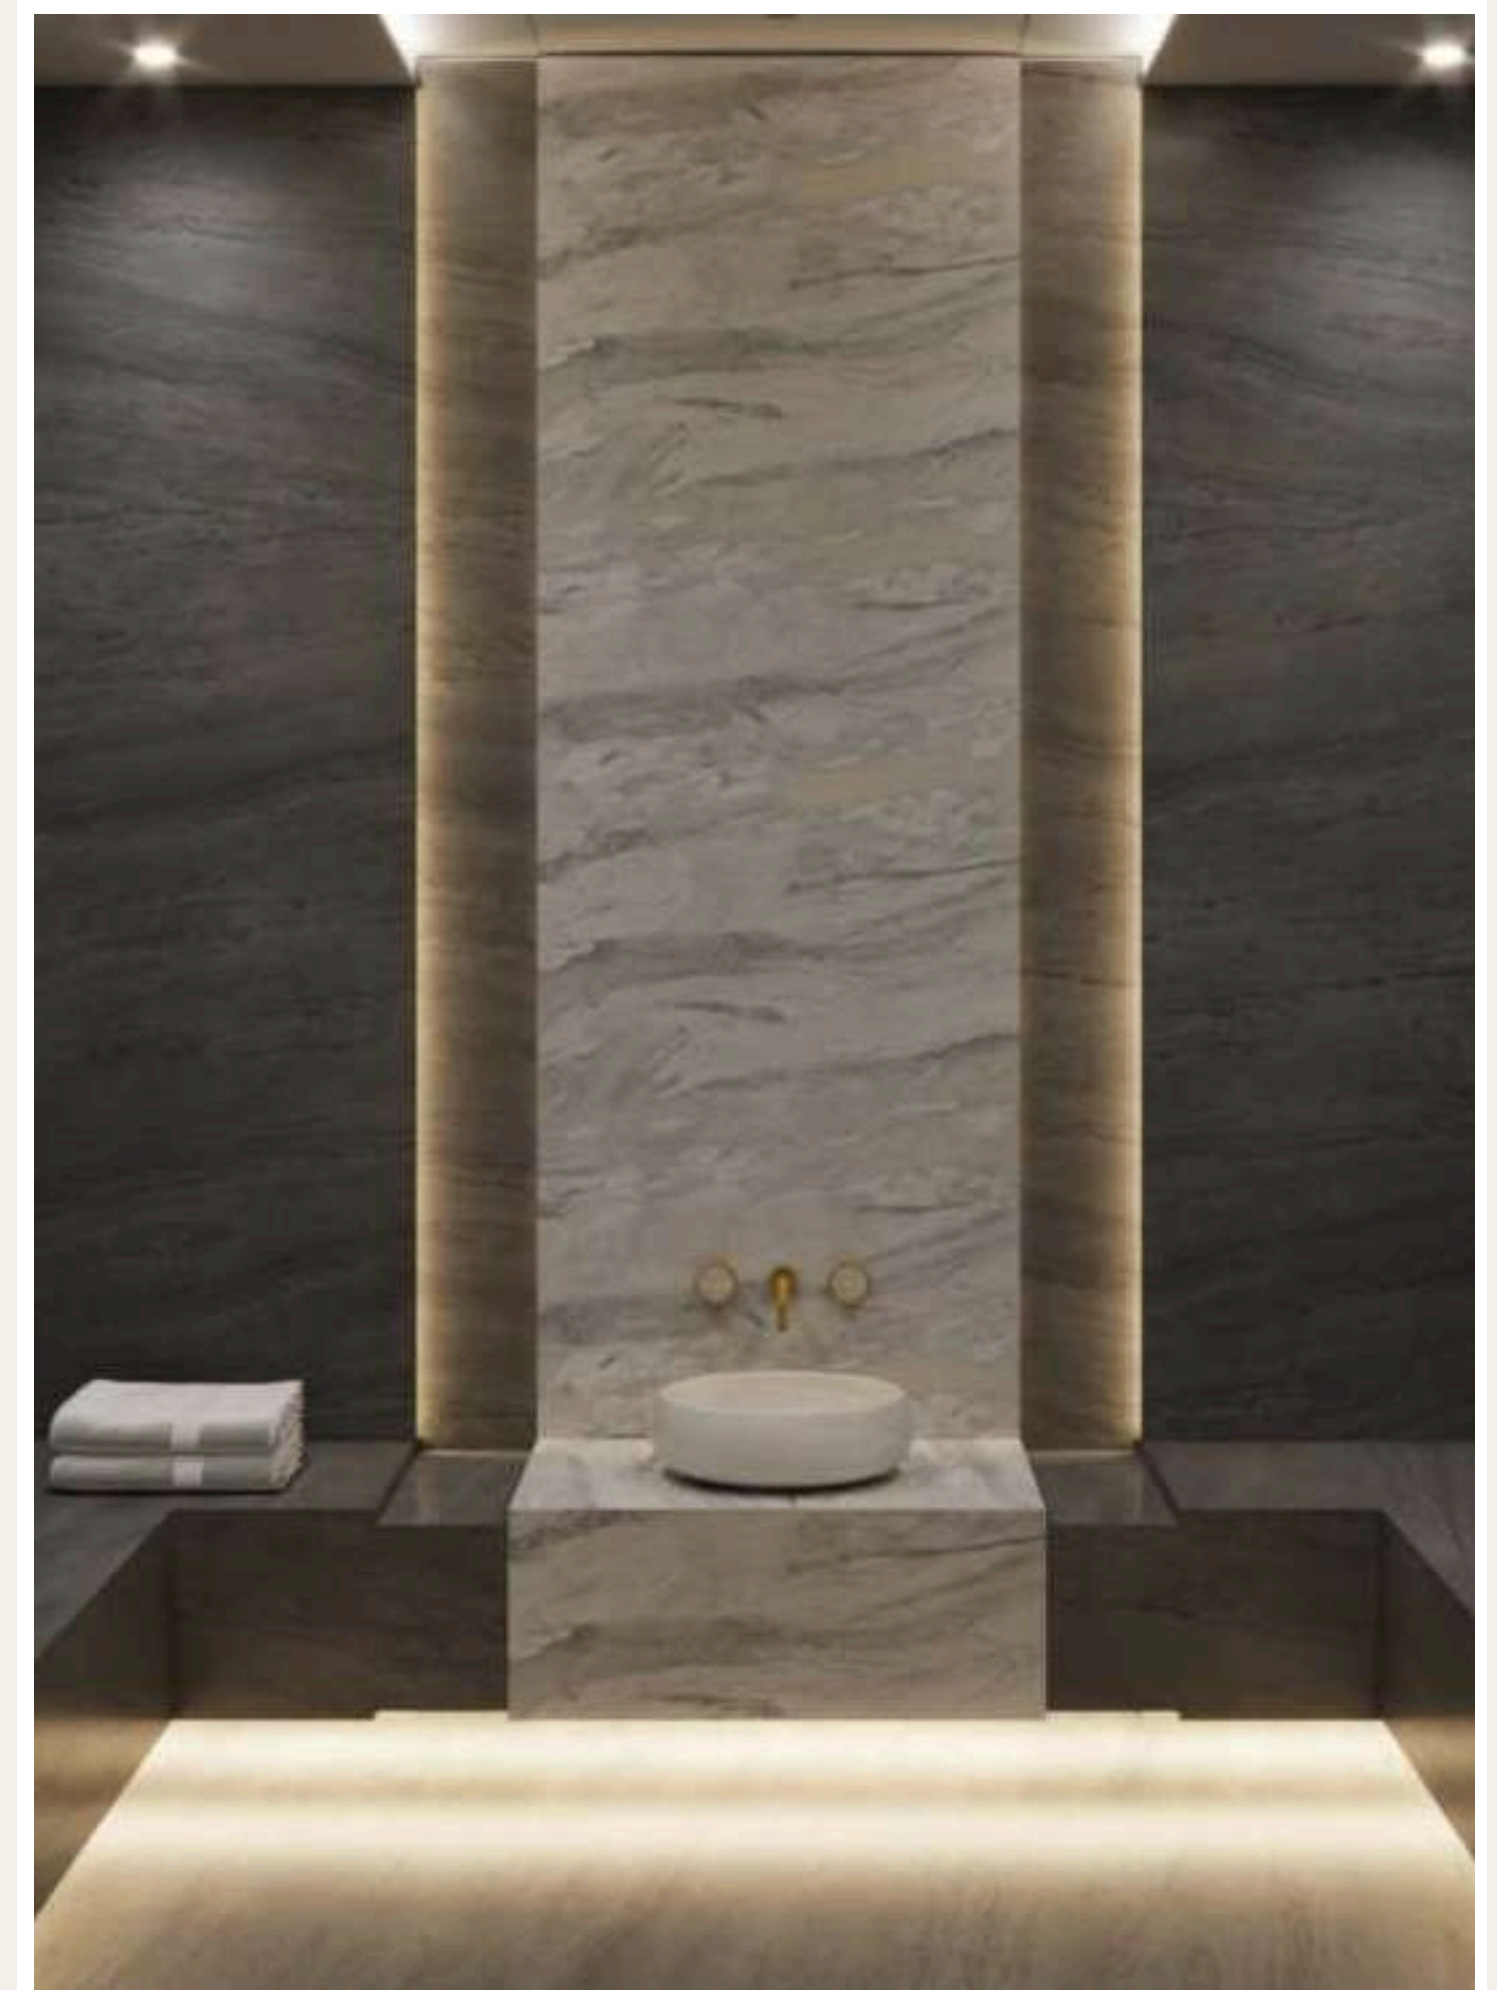

STEP
INTO
SERENIT

Experience **Y** pure calmness in our luxurious sauna rooms at **SAMANA Barari Views**. Immerse yourself in a world of warmth and rejuvenation, as the gentle heat soothes your body and soul.

With a contemporary design and state-of-the-art facilities, you find the perfect place to unwind, detoxify, and emerge refreshed.