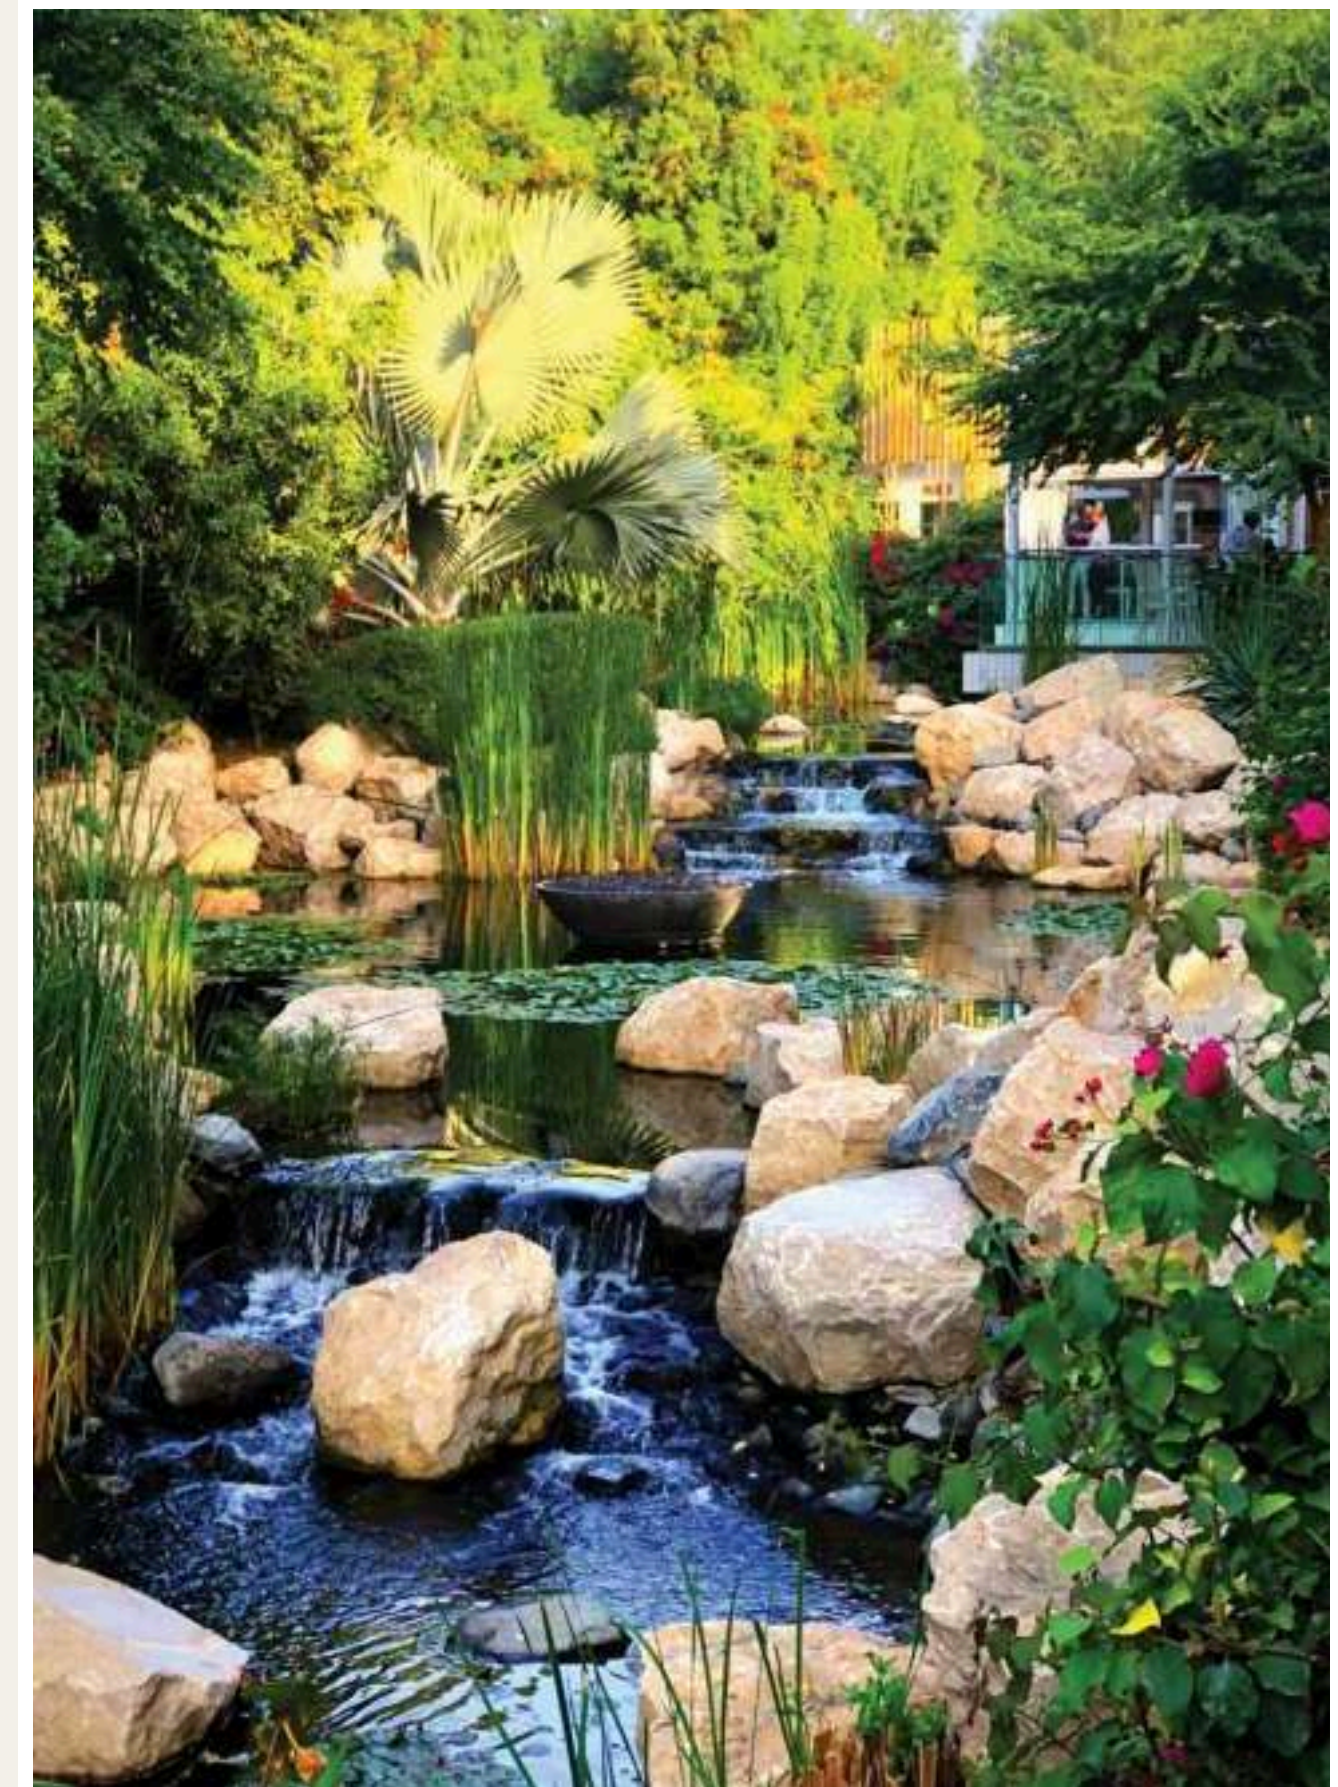

Welcome home to **SAMANA Barari Views**, your gateway to a lifestyle that defines relaxation and bliss.

An aerial photograph of a river meandering through a lush, dense tropical forest. The river is dark and calm, reflecting the surrounding greenery. The forest is composed of various types of trees, including palm trees, creating a rich, textured canopy. The lighting is bright, suggesting a sunny day, with some shadows cast by the trees. The overall scene conveys a sense of tranquility and natural beauty.

## SAMANA BARARI VIEWS

**SAMANA**  
DEVELOPERS

SAMANA  
**BARARI**  
views

SAMANA Developers is proud to present **SAMANA Barari Views** – the greenest project in the flagship that aligns with sustainability and holistic living. It stands as an architectural marvel amidst its tranquil water features and lush greenery. From luxurious residences to captivating amenities, this project showcases perfection in every beam.

# WHERE NATURE SETS THE RHYTHM

Al Barari, a cherished retreat in the heart of Dubai, embodies a unique rhythm of life. It is a place where nature and modernity converge, creating a harmonious sanctuary for those who seek a connection to the Earth. Known for its lush green landscapes and serene environment, Al Barari offers a tranquil escape from the city's bustling pace. Here, you will discover a community that celebrates the finer things in life, from embracing the verdant surroundings to enjoying moments of serenity.