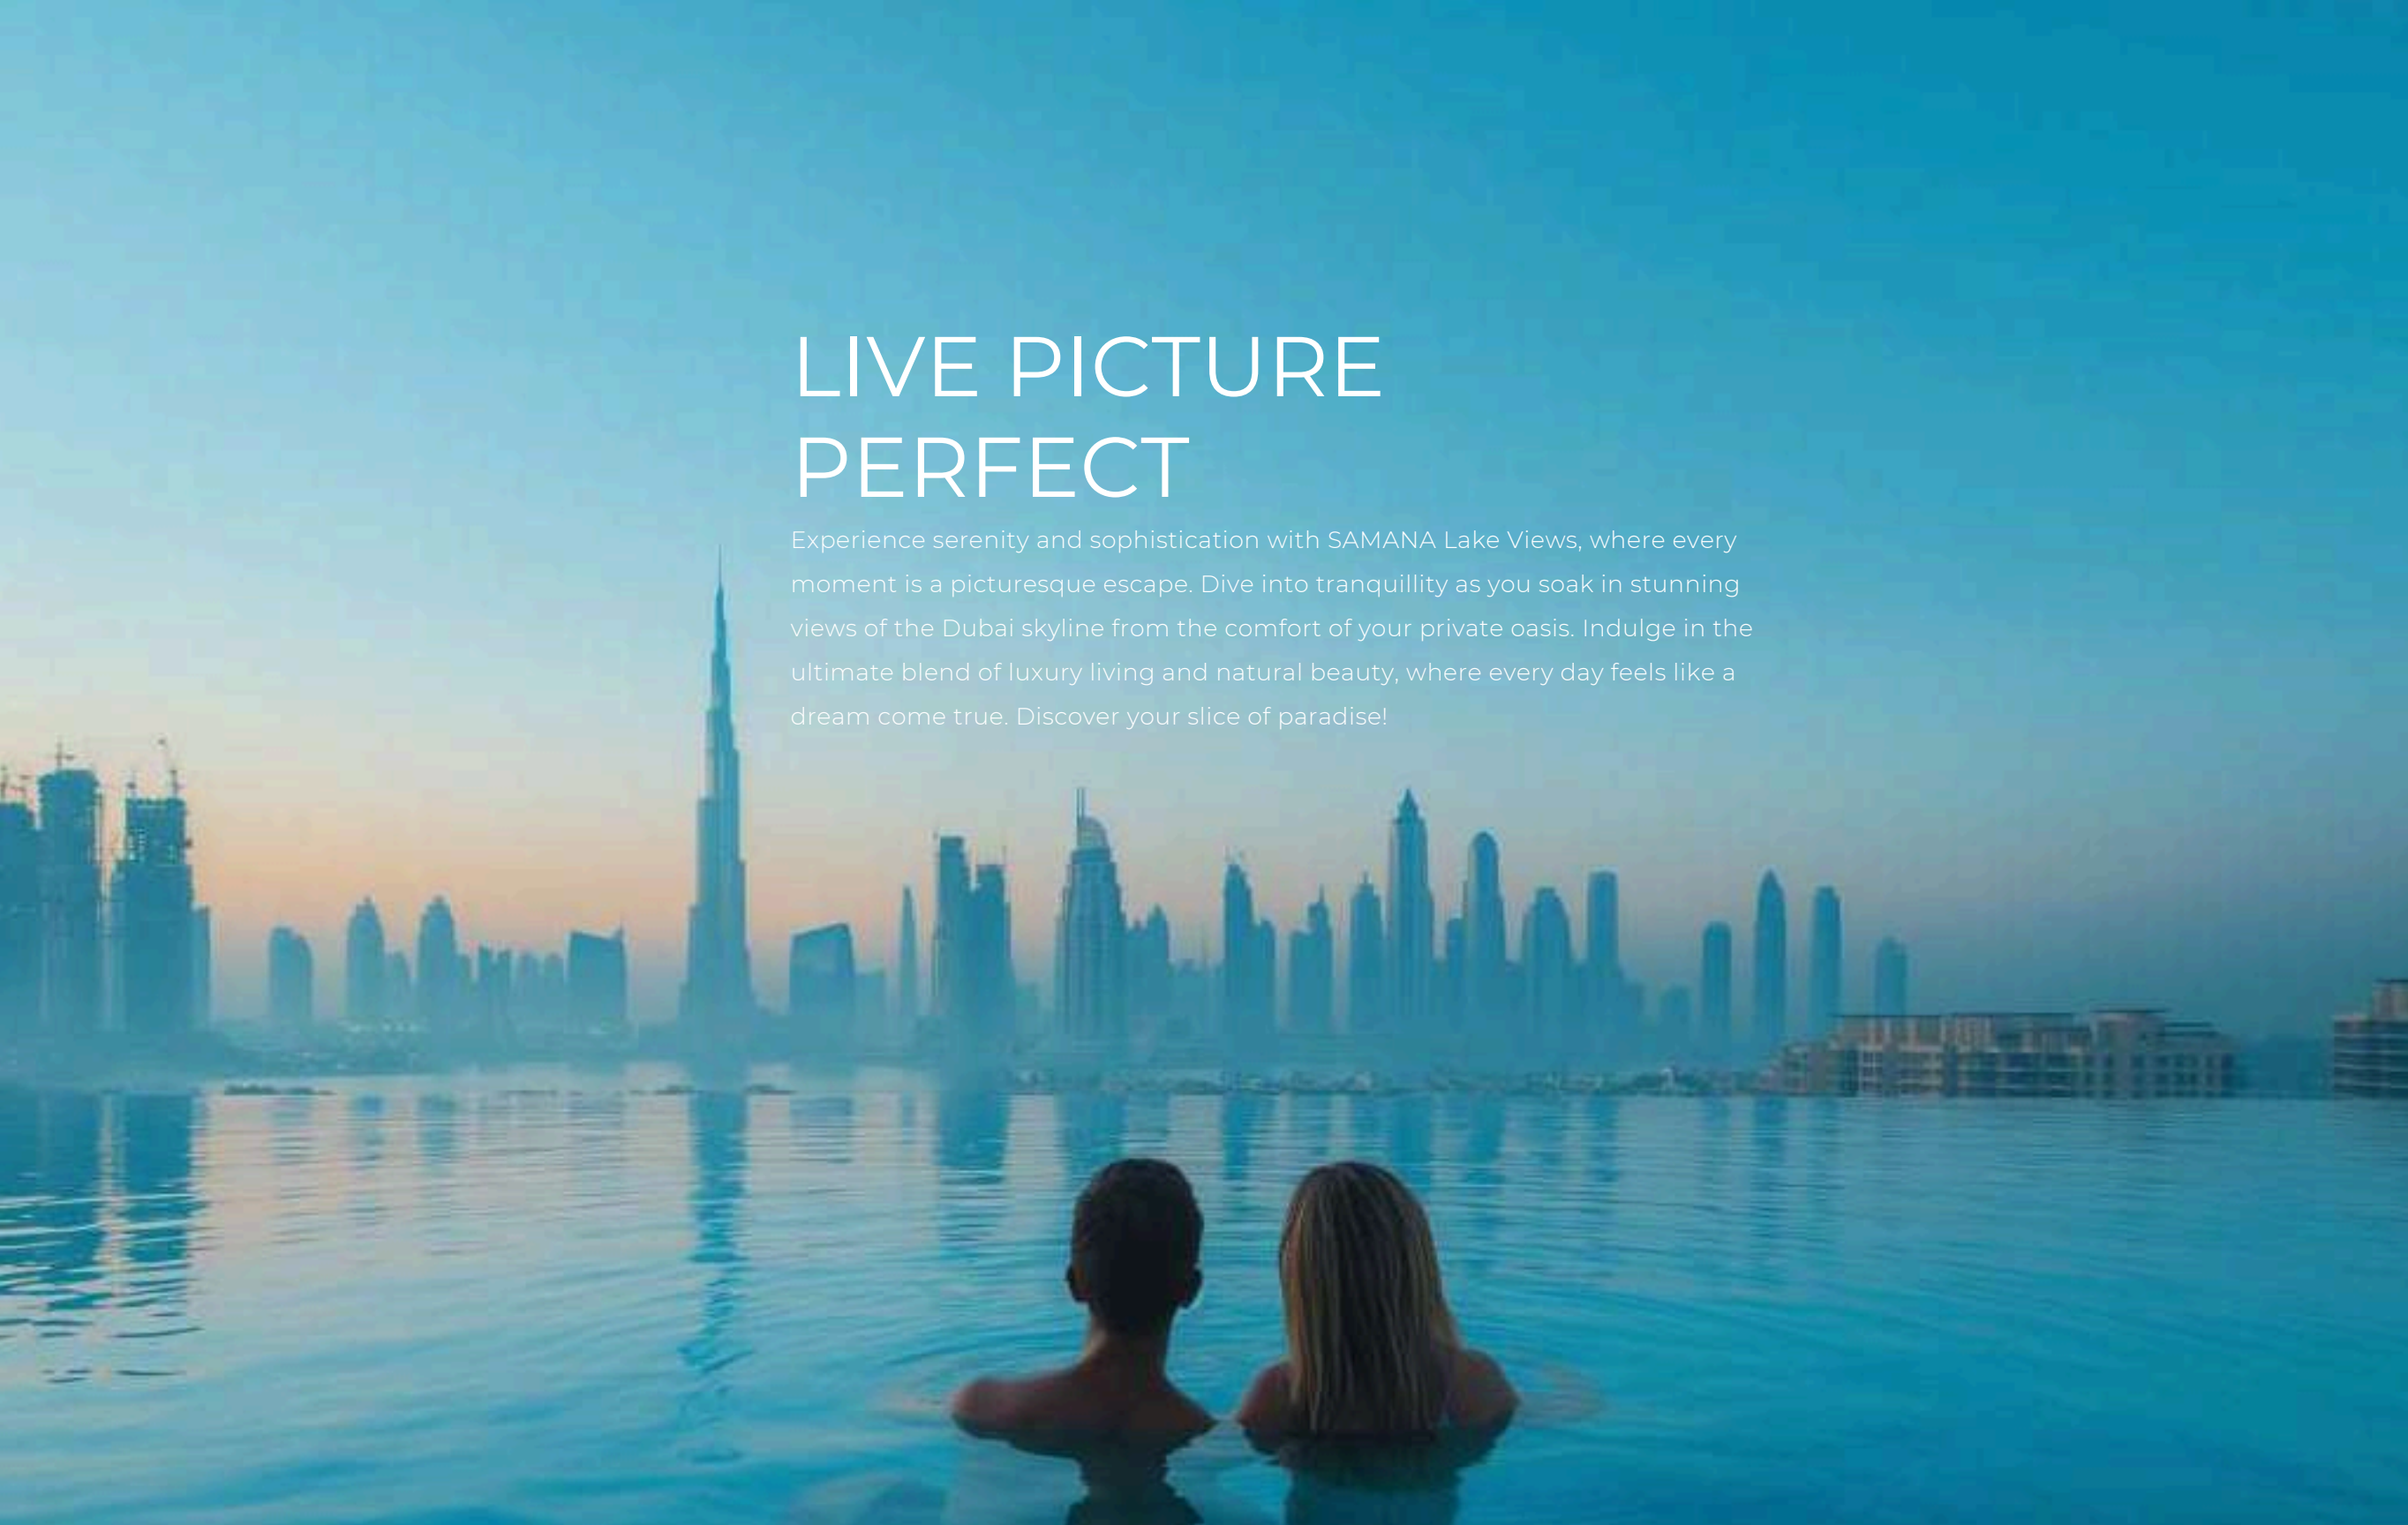

# REDEFINING GRANDEUR

Behold the architectural marvel of SAMANA Lake Views, a testament to modern design and luxury living. With its striking facade and meticulous attention to detail, this iconic project redefines sophistication in Dubai's skyline. Welcome home to a new standard of elegance!

# LIVE PICTURE PERFECT

Experience serenity and sophistication with SAMANA Lake Views, where every moment is a picturesque escape. Dive into tranquillity as you soak in stunning views of the Dubai skyline from the comfort of your private oasis. Indulge in the ultimate blend of luxury living and natural beauty, where every day feels like a dream come true. Discover your slice of paradise!

# EXQUISITE SPLENDOUR

Experience ultimate luxury at SAMANA Lake Views, where every detail is carefully designed to provide you with the utmost pleasure. Relax in the pool while taking in the breathtaking panoramic view of Dubai's skyline and allow yourself to be swept away by the true extravagance of it all.

# RECHARGE IN PARADISE, REVITALIZE YOUR SOUL

Find your inner peace amidst the gentle ripples and tranquil surroundings that envelop you as you immerse yourself in pure bliss. With every moment spent in our idyllic oasis, discover a deeper connection to nature and a renewed sense of harmony. Experience the ultimate escape from the everyday hustle and bustle at SAMANA Lake Views.