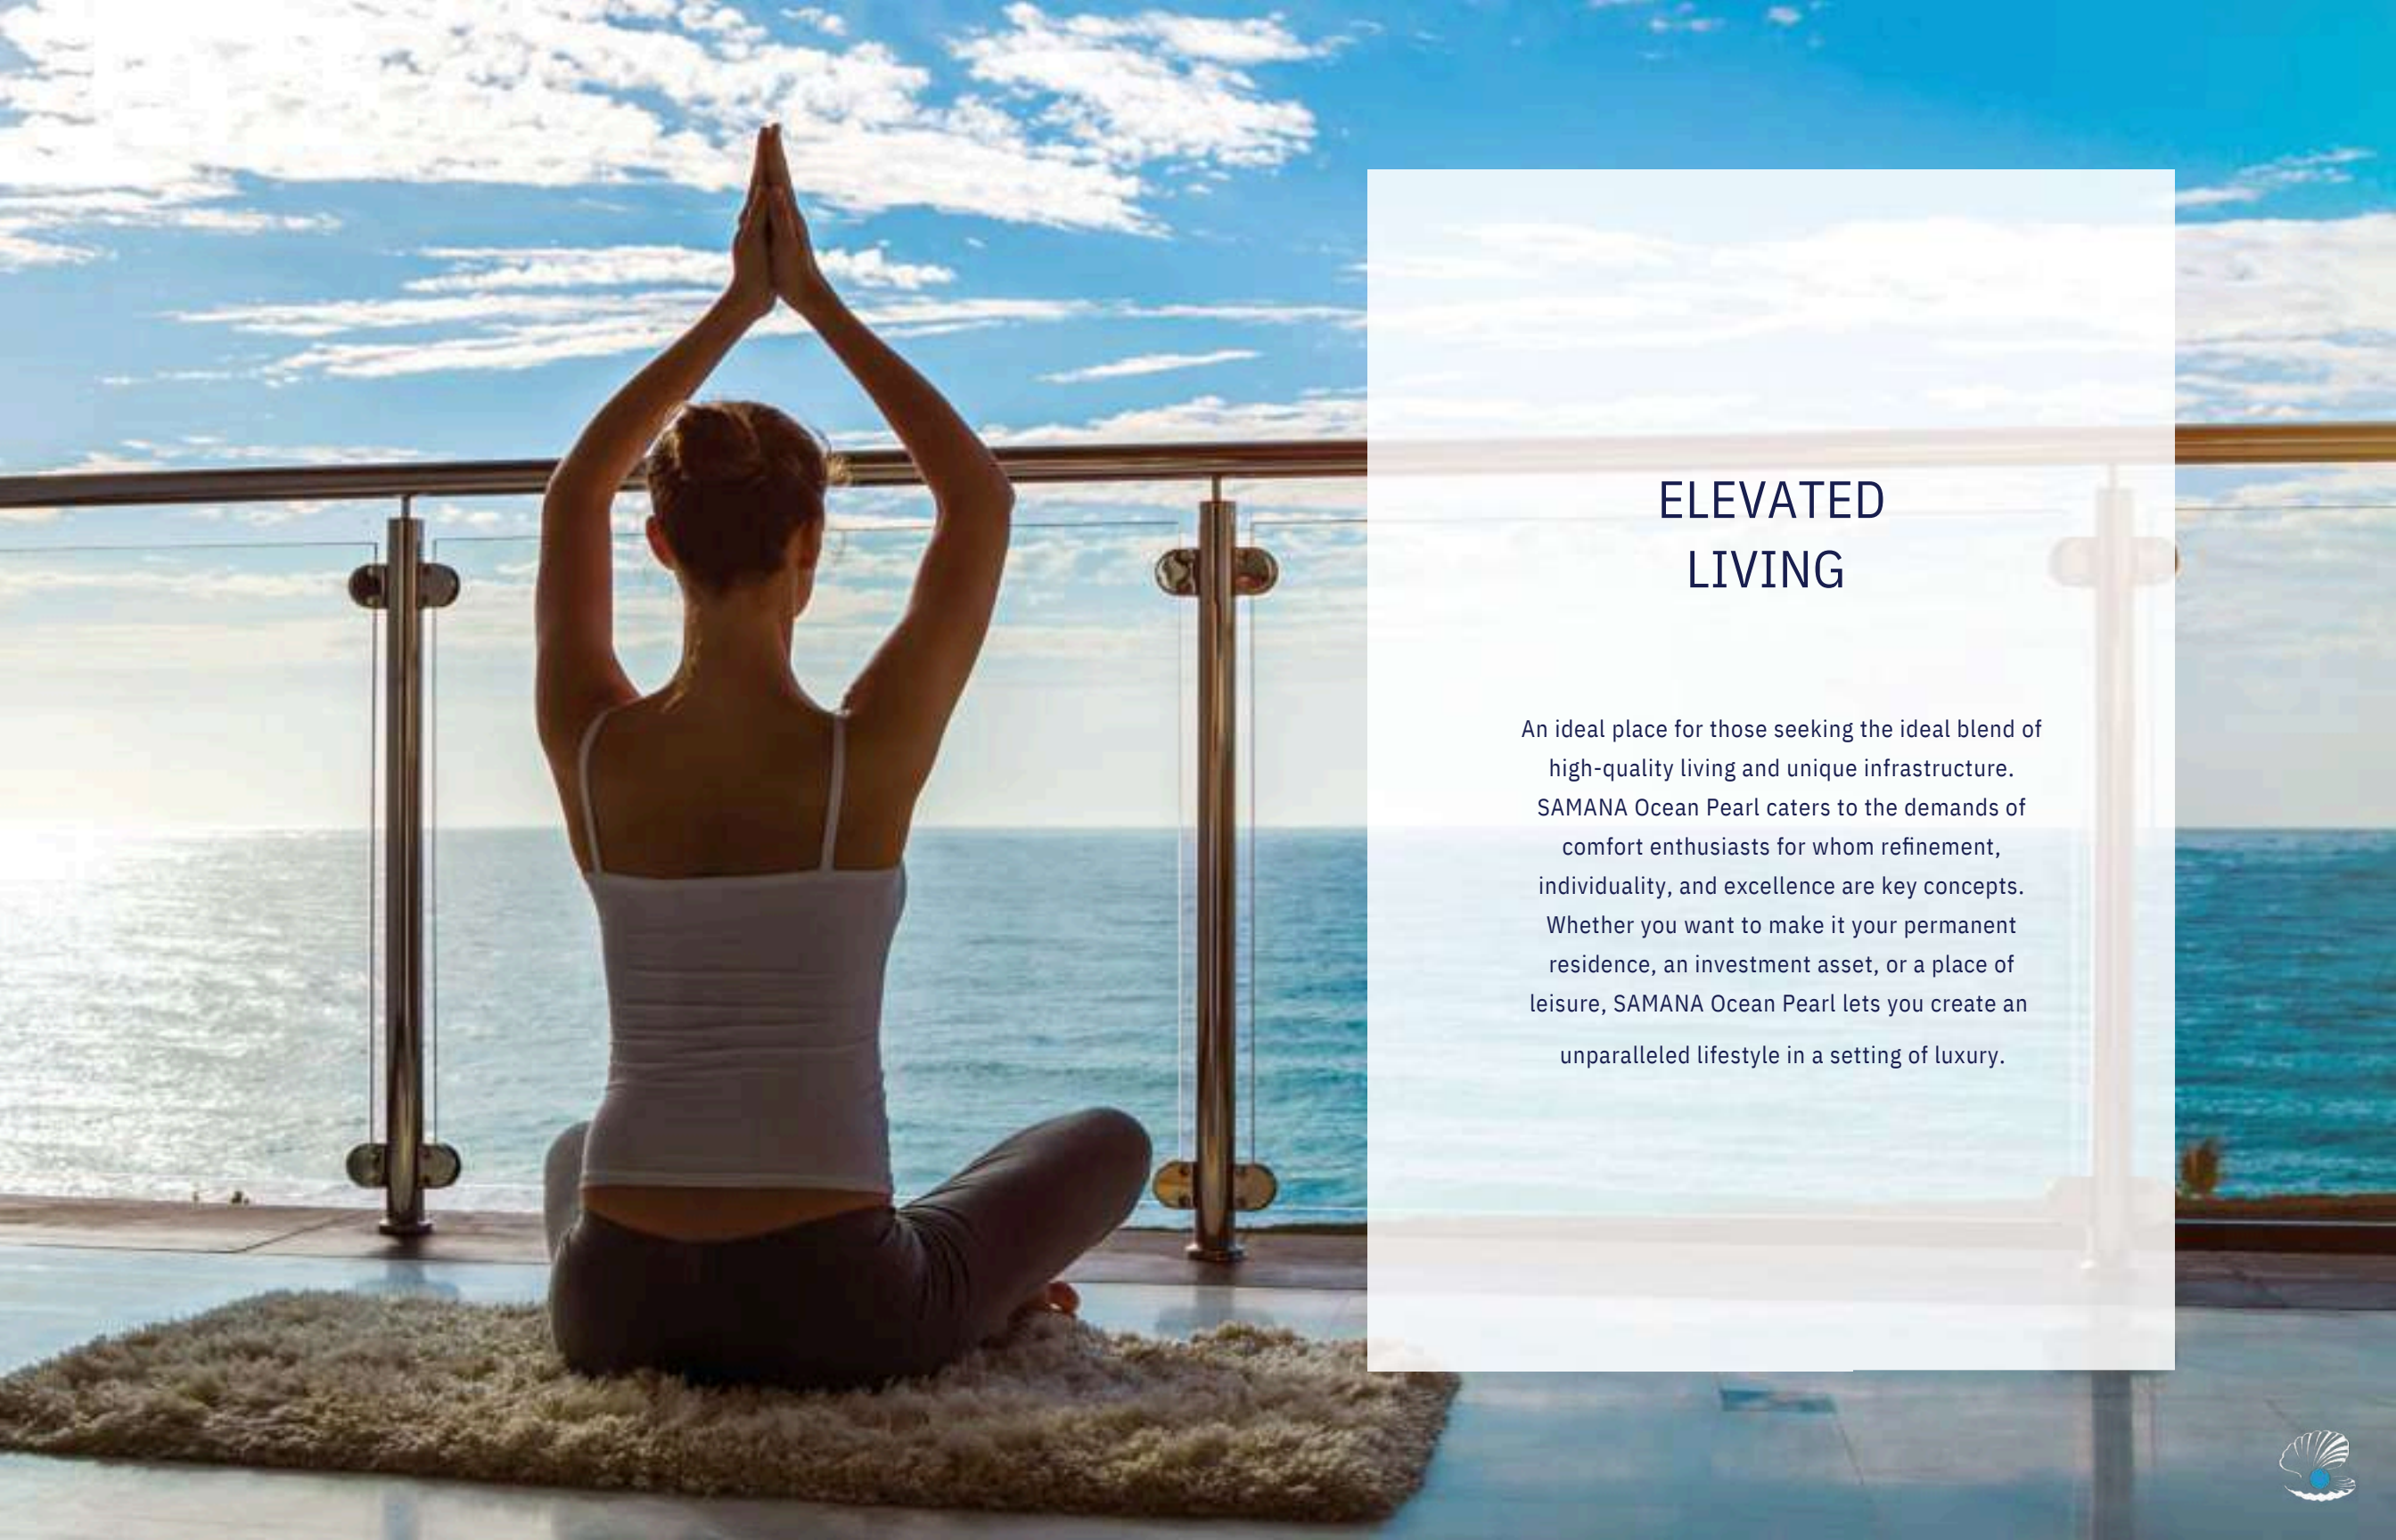

ELEVATED LIVING

An ideal place for those seeking the ideal blend of high-quality living and unique infrastructure. SAMANA Ocean Pearl caters to the demands of comfort enthusiasts for whom refinement, individuality, and excellence are key concepts. Whether you want to make it your permanent residence, an investment asset, or a place of leisure, SAMANA Ocean Pearl lets you create an unparalleled lifestyle in a setting of luxury.