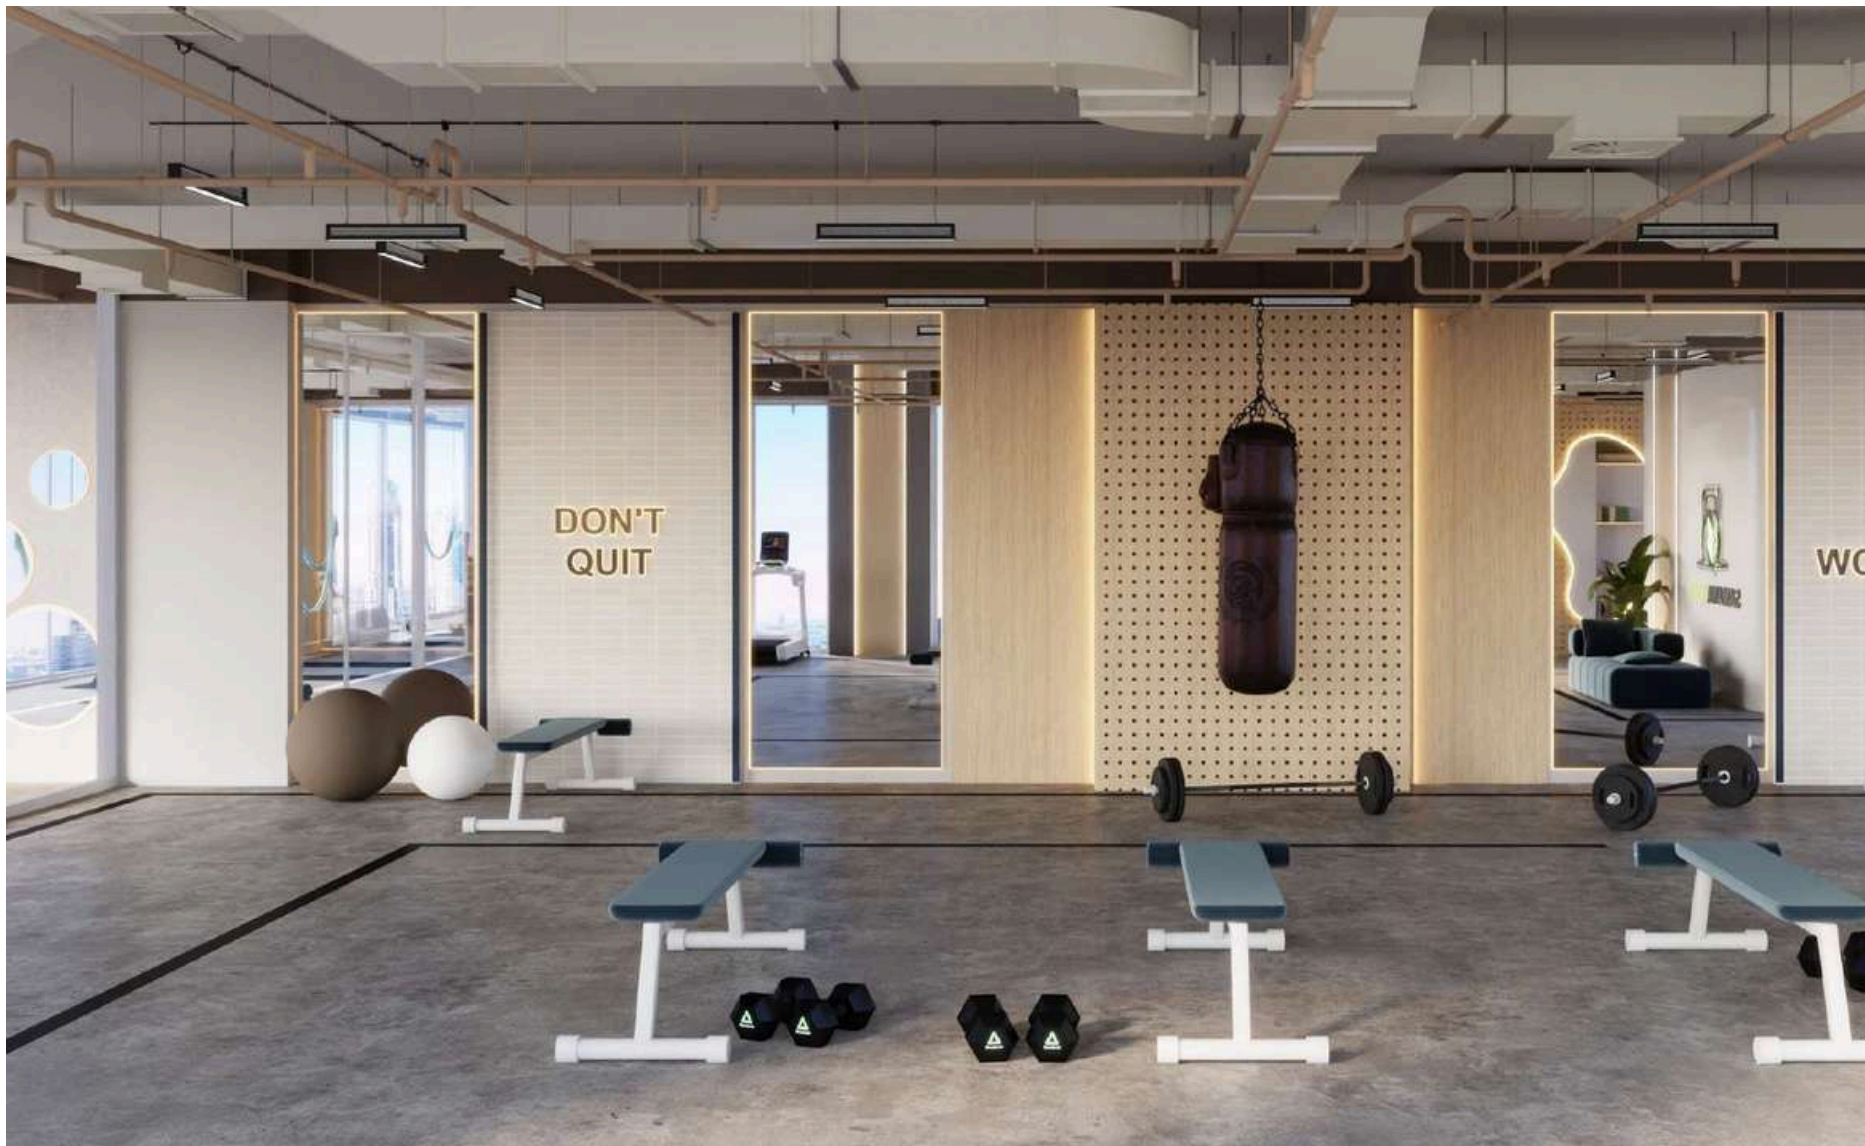

**STEP INTO THE
WORLD OF
FLAIR**

EVERLASTING JOY

**EMBRACE
THE**

VITALITY

DON'T
QUIT

WC

WHERE EVERY WORKOUT IS A TRIUMPH

Elevate your fitness journey with our state-of-the-art gym and wellness amenities. Designed to inspire and challenge, our facilities offer everything you need to achieve your health goals, from cutting-edge equipment to serene spaces for yoga and meditation. Rejuvenate your senses with our luxurious steam and sauna facilities. Designed for ultimate relaxation and detoxification, these amenities offer a soothing escape to unwind and refresh, enhancing your well-being after a workout or a busy day.