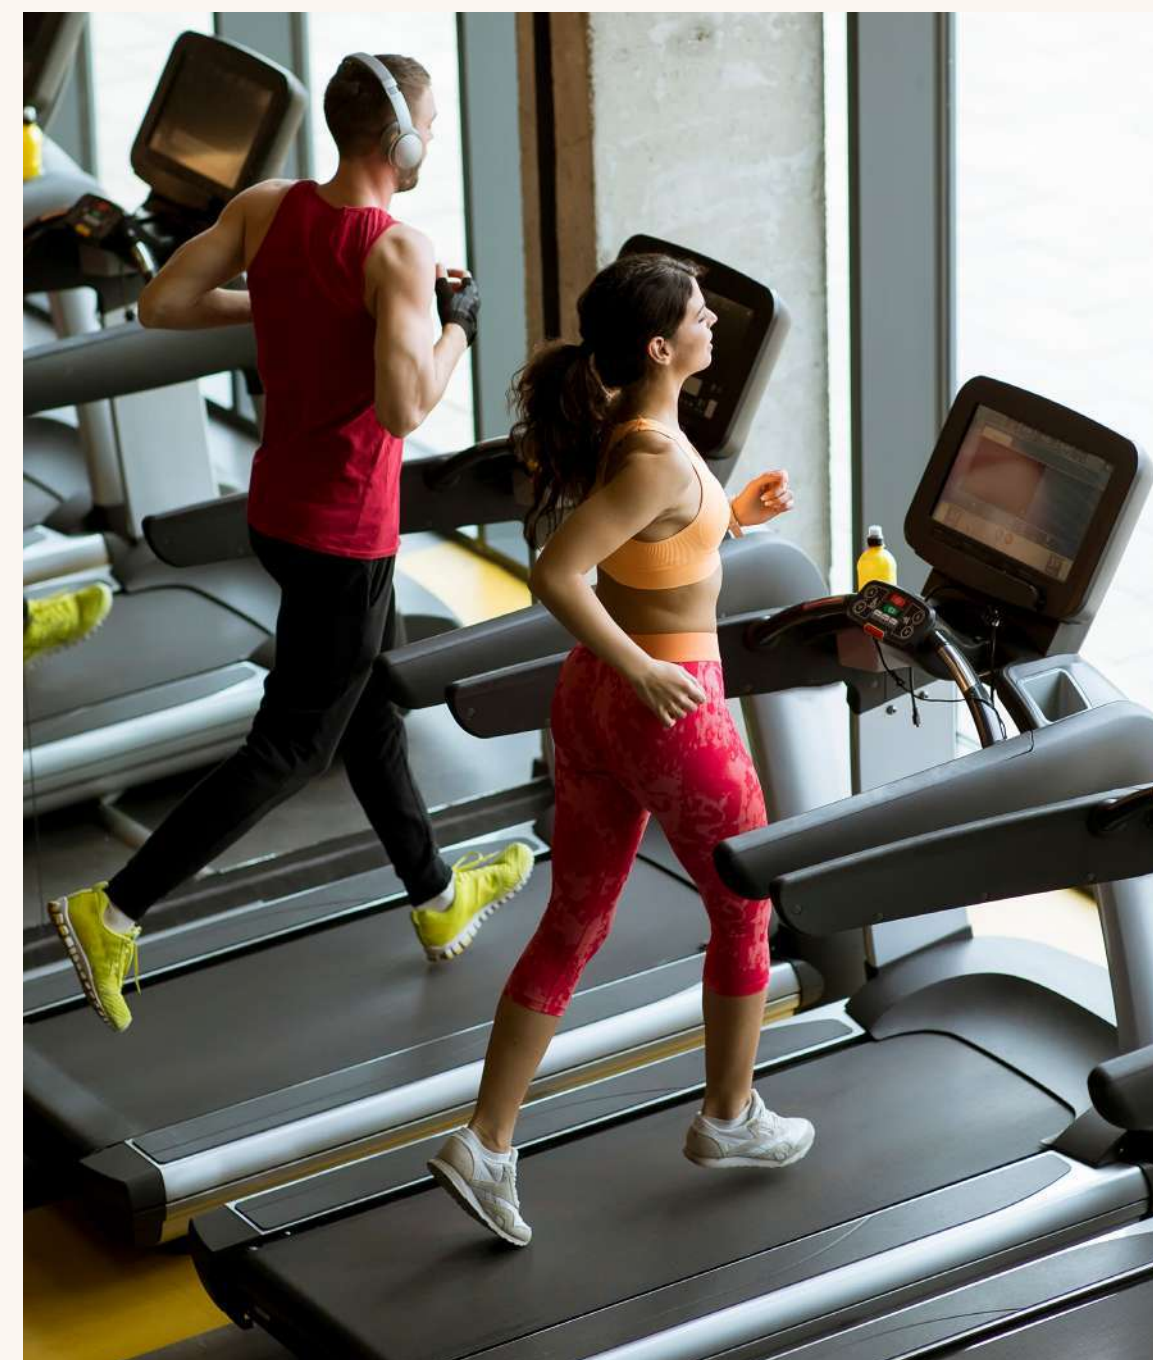

With majestic views, the calming sea, and unparalleled amenities, this is where marina living ascends to a whole new level.

AN ENERGISED LIFESTYLE, *Everyday.*

Feel the vitality of an energised lifestyle every day at SARIA. Begin your morning with invigorating laps of the podium-level swimming pool, followed by a workout in the 3,280-sqft state-of-the-art gymnasium. Afterwards, unwind at the mid-tower spa with a refreshing steam, sauna or ice bath.