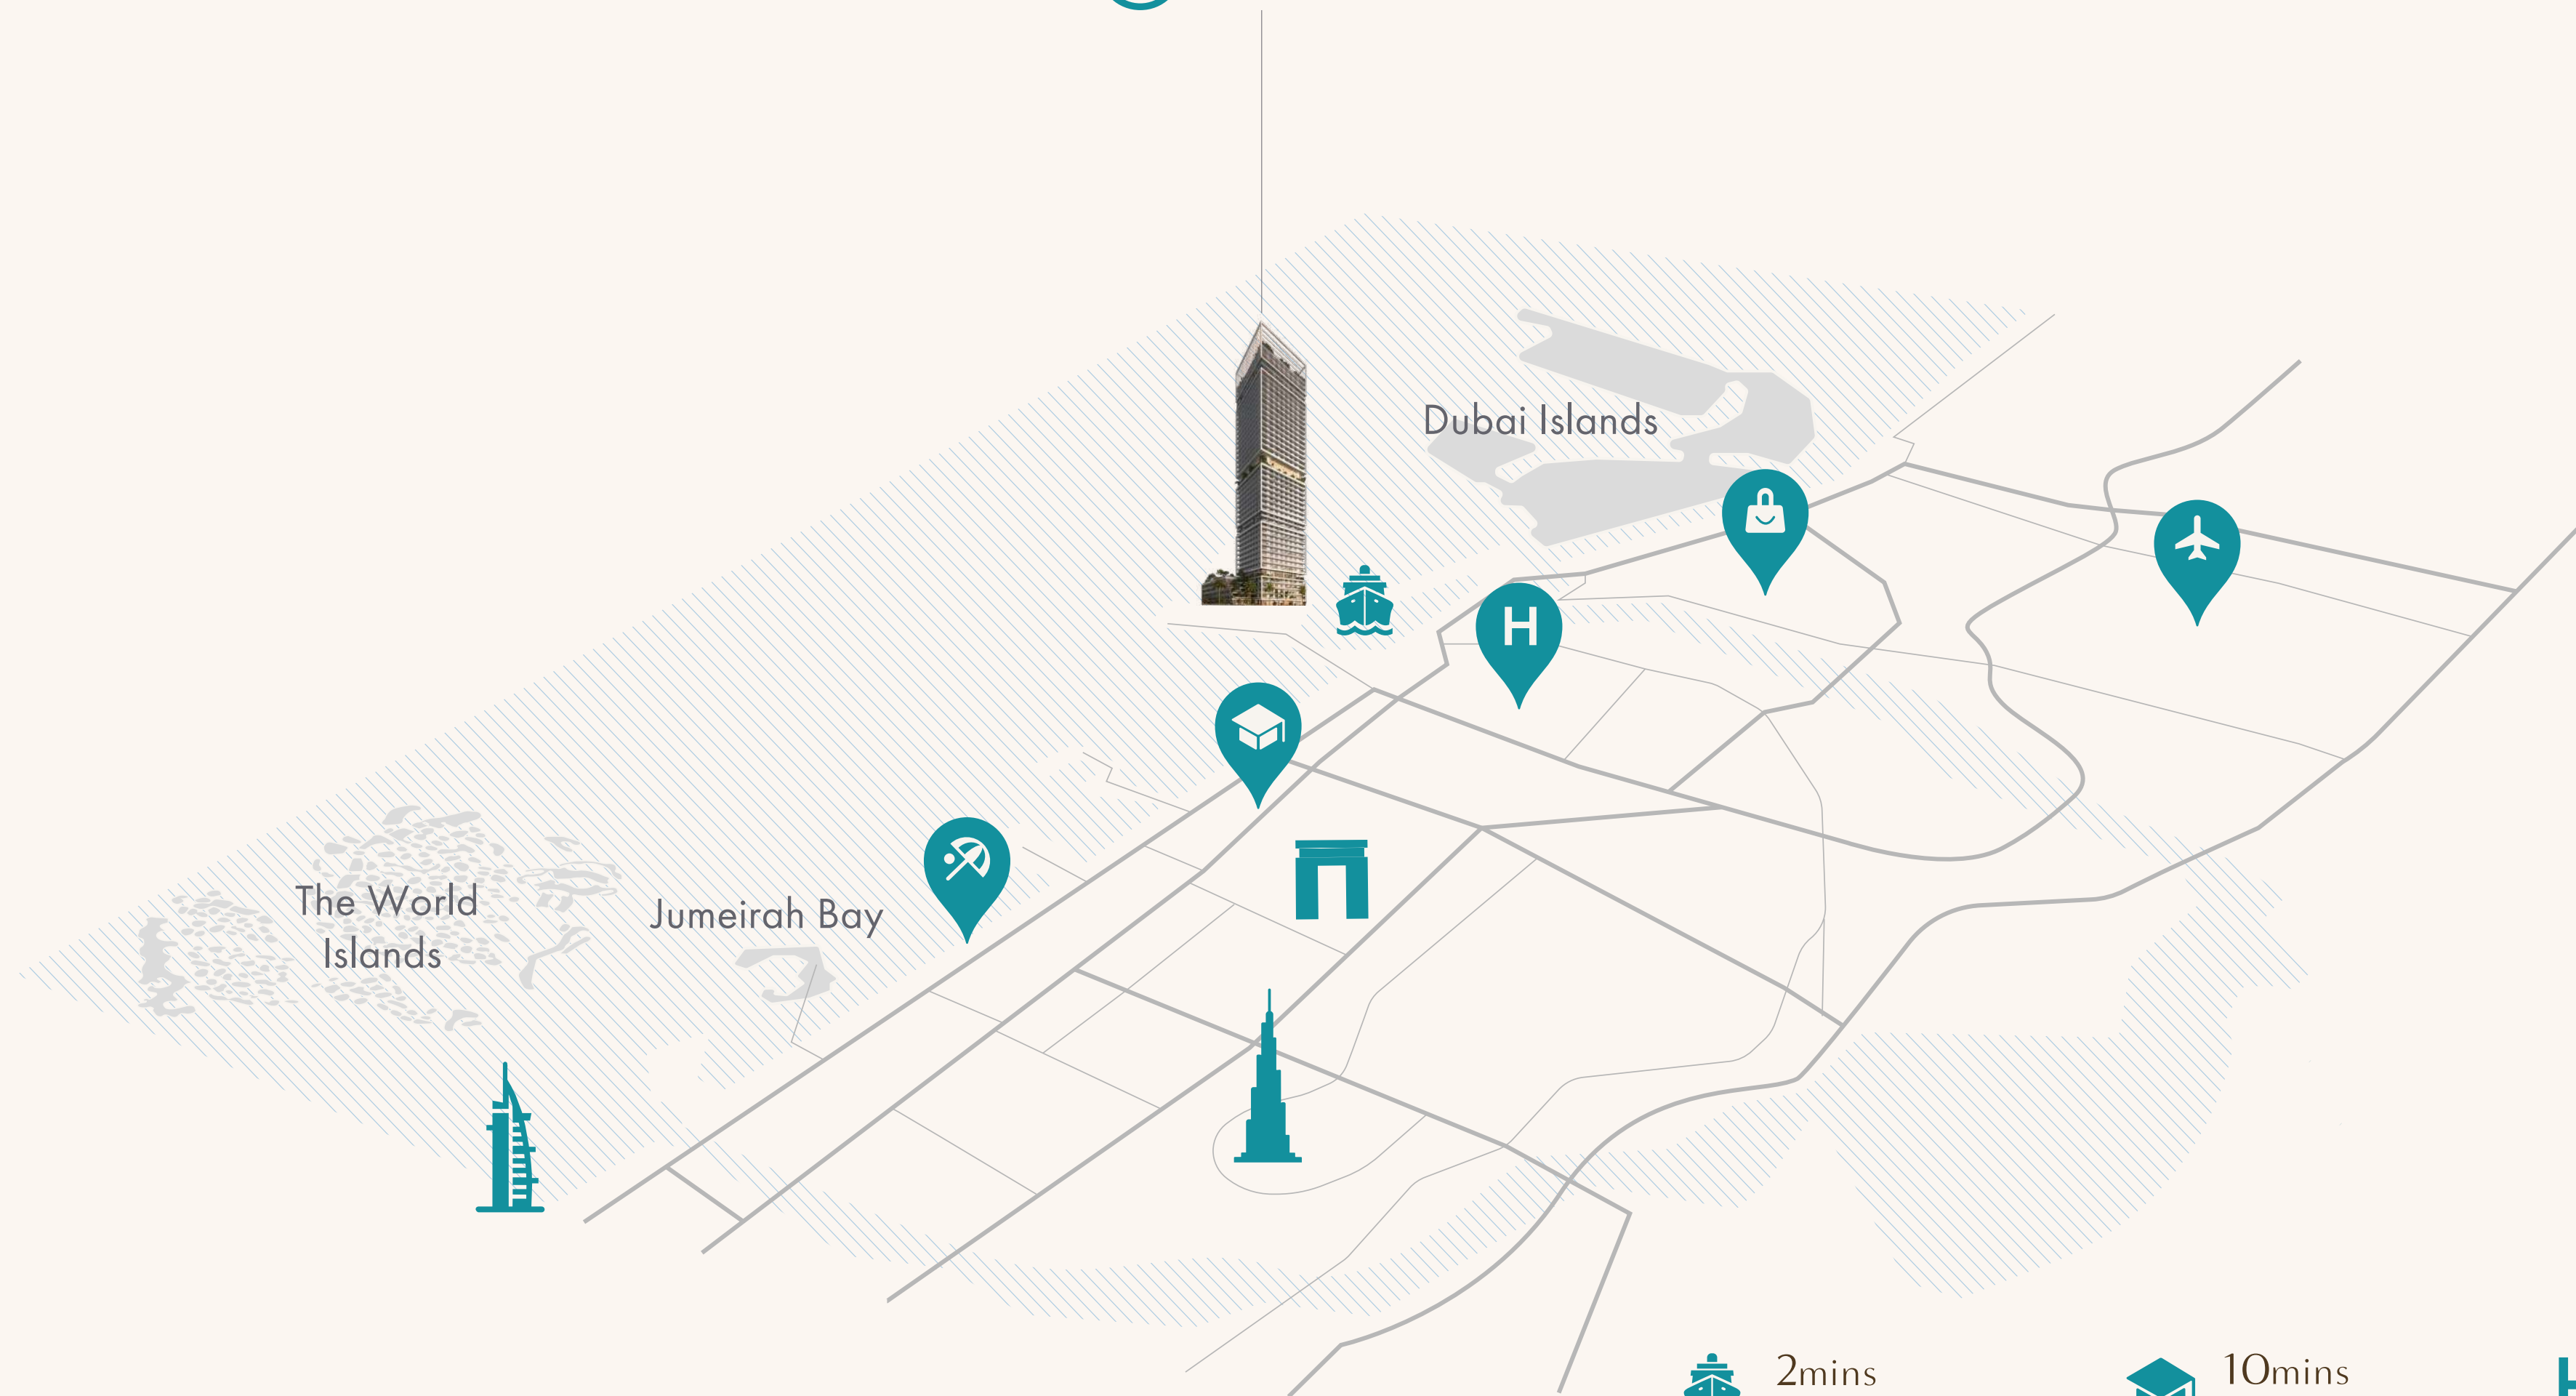

WHERE THE ULTIMATE
WATERFRONT LIFESTYLE UNFOLDS,
Everyday.

MARINA
LIVING AT
ITS *Finest*.

Welcome to SARIA, the new signature address located on the Jumeirah coastline.

Step into a distinctive waterfront lifestyle at the city's newest sailing and super-yacht destination, Dubai Maritime City. Discover your urban sanctuary with a tropical resort-inspired ambience, nestled right on the water's edge.

Whichever activity you choose, prepare to meet the better, fitter and happier version of yourself here at SARIA.

OVERLOOKING THE PAST AND FUTURE FROM THE PERFECT *Present.*

SARIA is nestled between two great legacies. On one side, across the Dubai Creek, lie heritage sites and monuments celebrating the city's rich lineage - while on the other side, stand the definitive landmarks of a global metropolis. Harmonising timeless heritage with cosmopolitan ambition, this prime waterfront location is the city's newest sailing and super-yacht destination.

LIVE THE
VIBRANT LIFE,
Everyday.

2mins
Mina Rashid

10mins
Nearest School

10mins
Nearest Hospital

10mins
Public Beach

15mins
Downtown Dubai

15mins
DIFC

15mins
Dubai Gold Souk