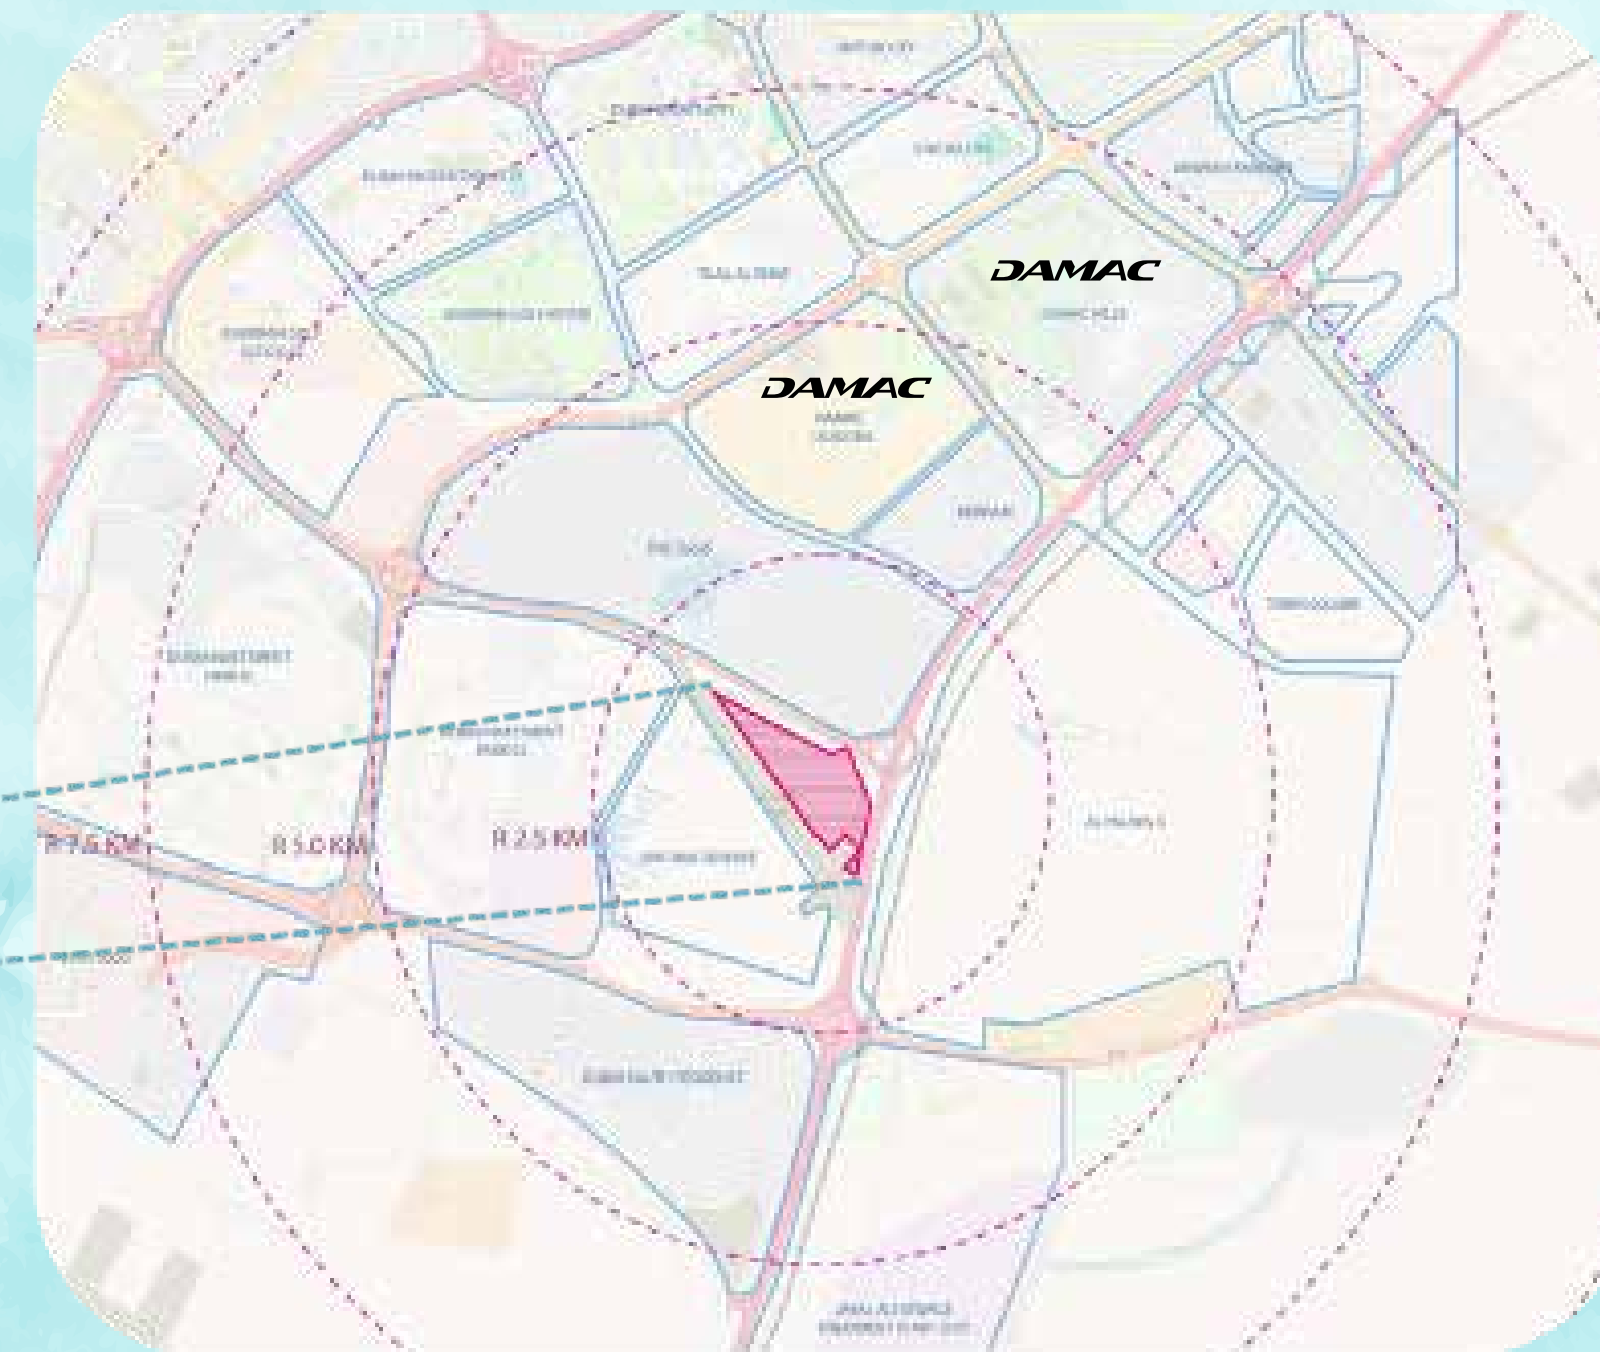

# LOCATION

RIVERSIDE, DUBAI, UAE

# RIVERSIDE

EXPO 2020  
16 MINUTES

METRO  
15 MINUTES

METRO  
12 MINUTES

DAMAC MALL  
9 MINUTES