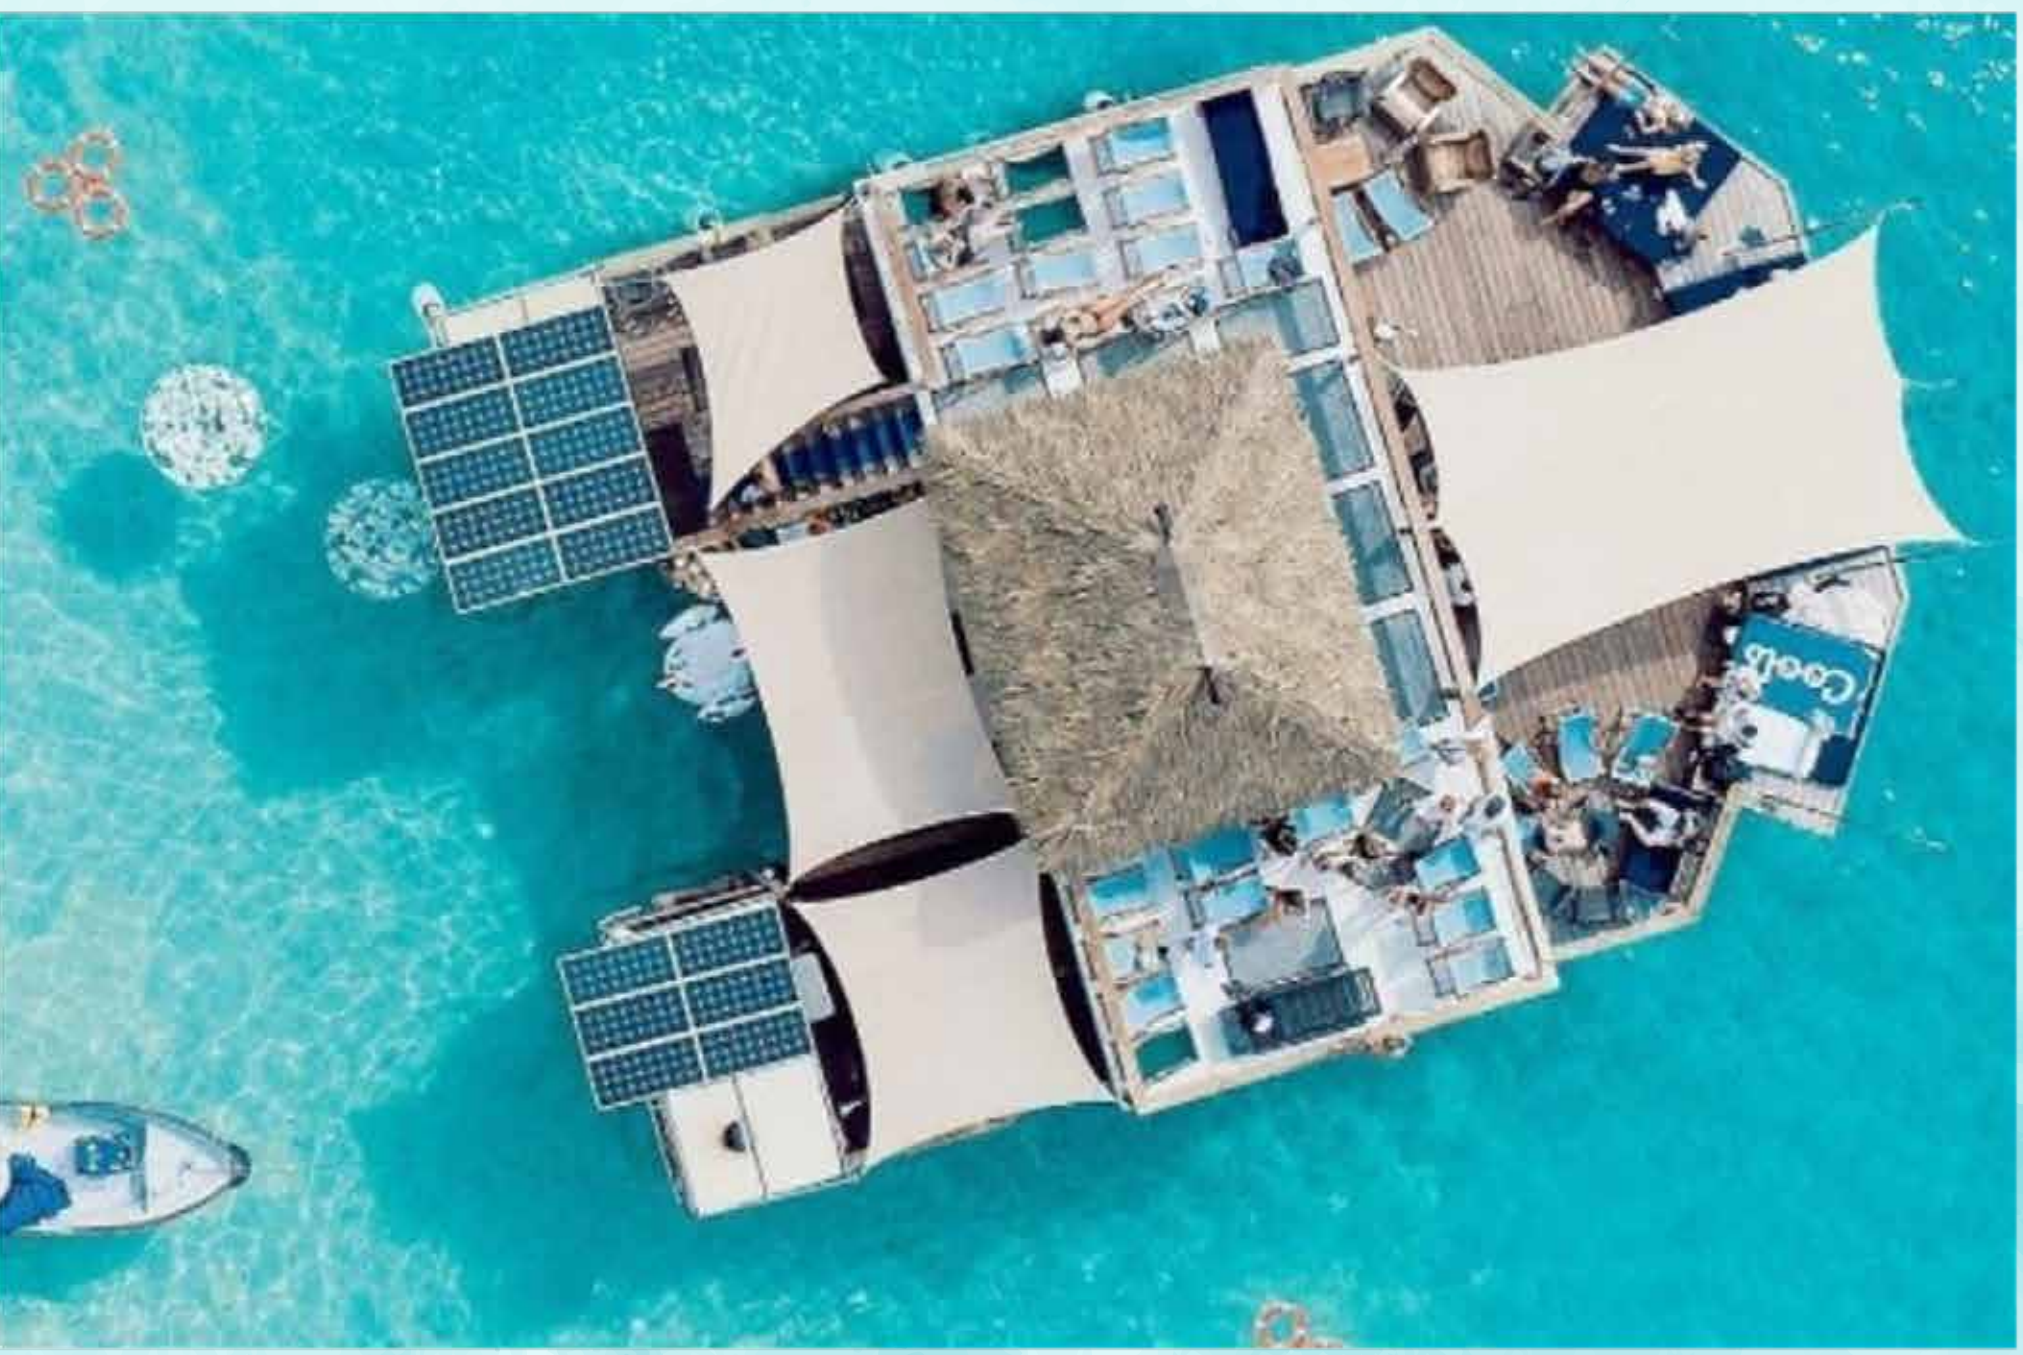

WATER VEIN AMENITIES

FOOD & WELLBEING

ISLAND RESTAURANT

It offers a unique dining experience surrounded by the beauty of nature with breathtaking views of the surrounding landscapes.

SCENIC

AMBIANCE

RESTAURANT

ELEGANCE