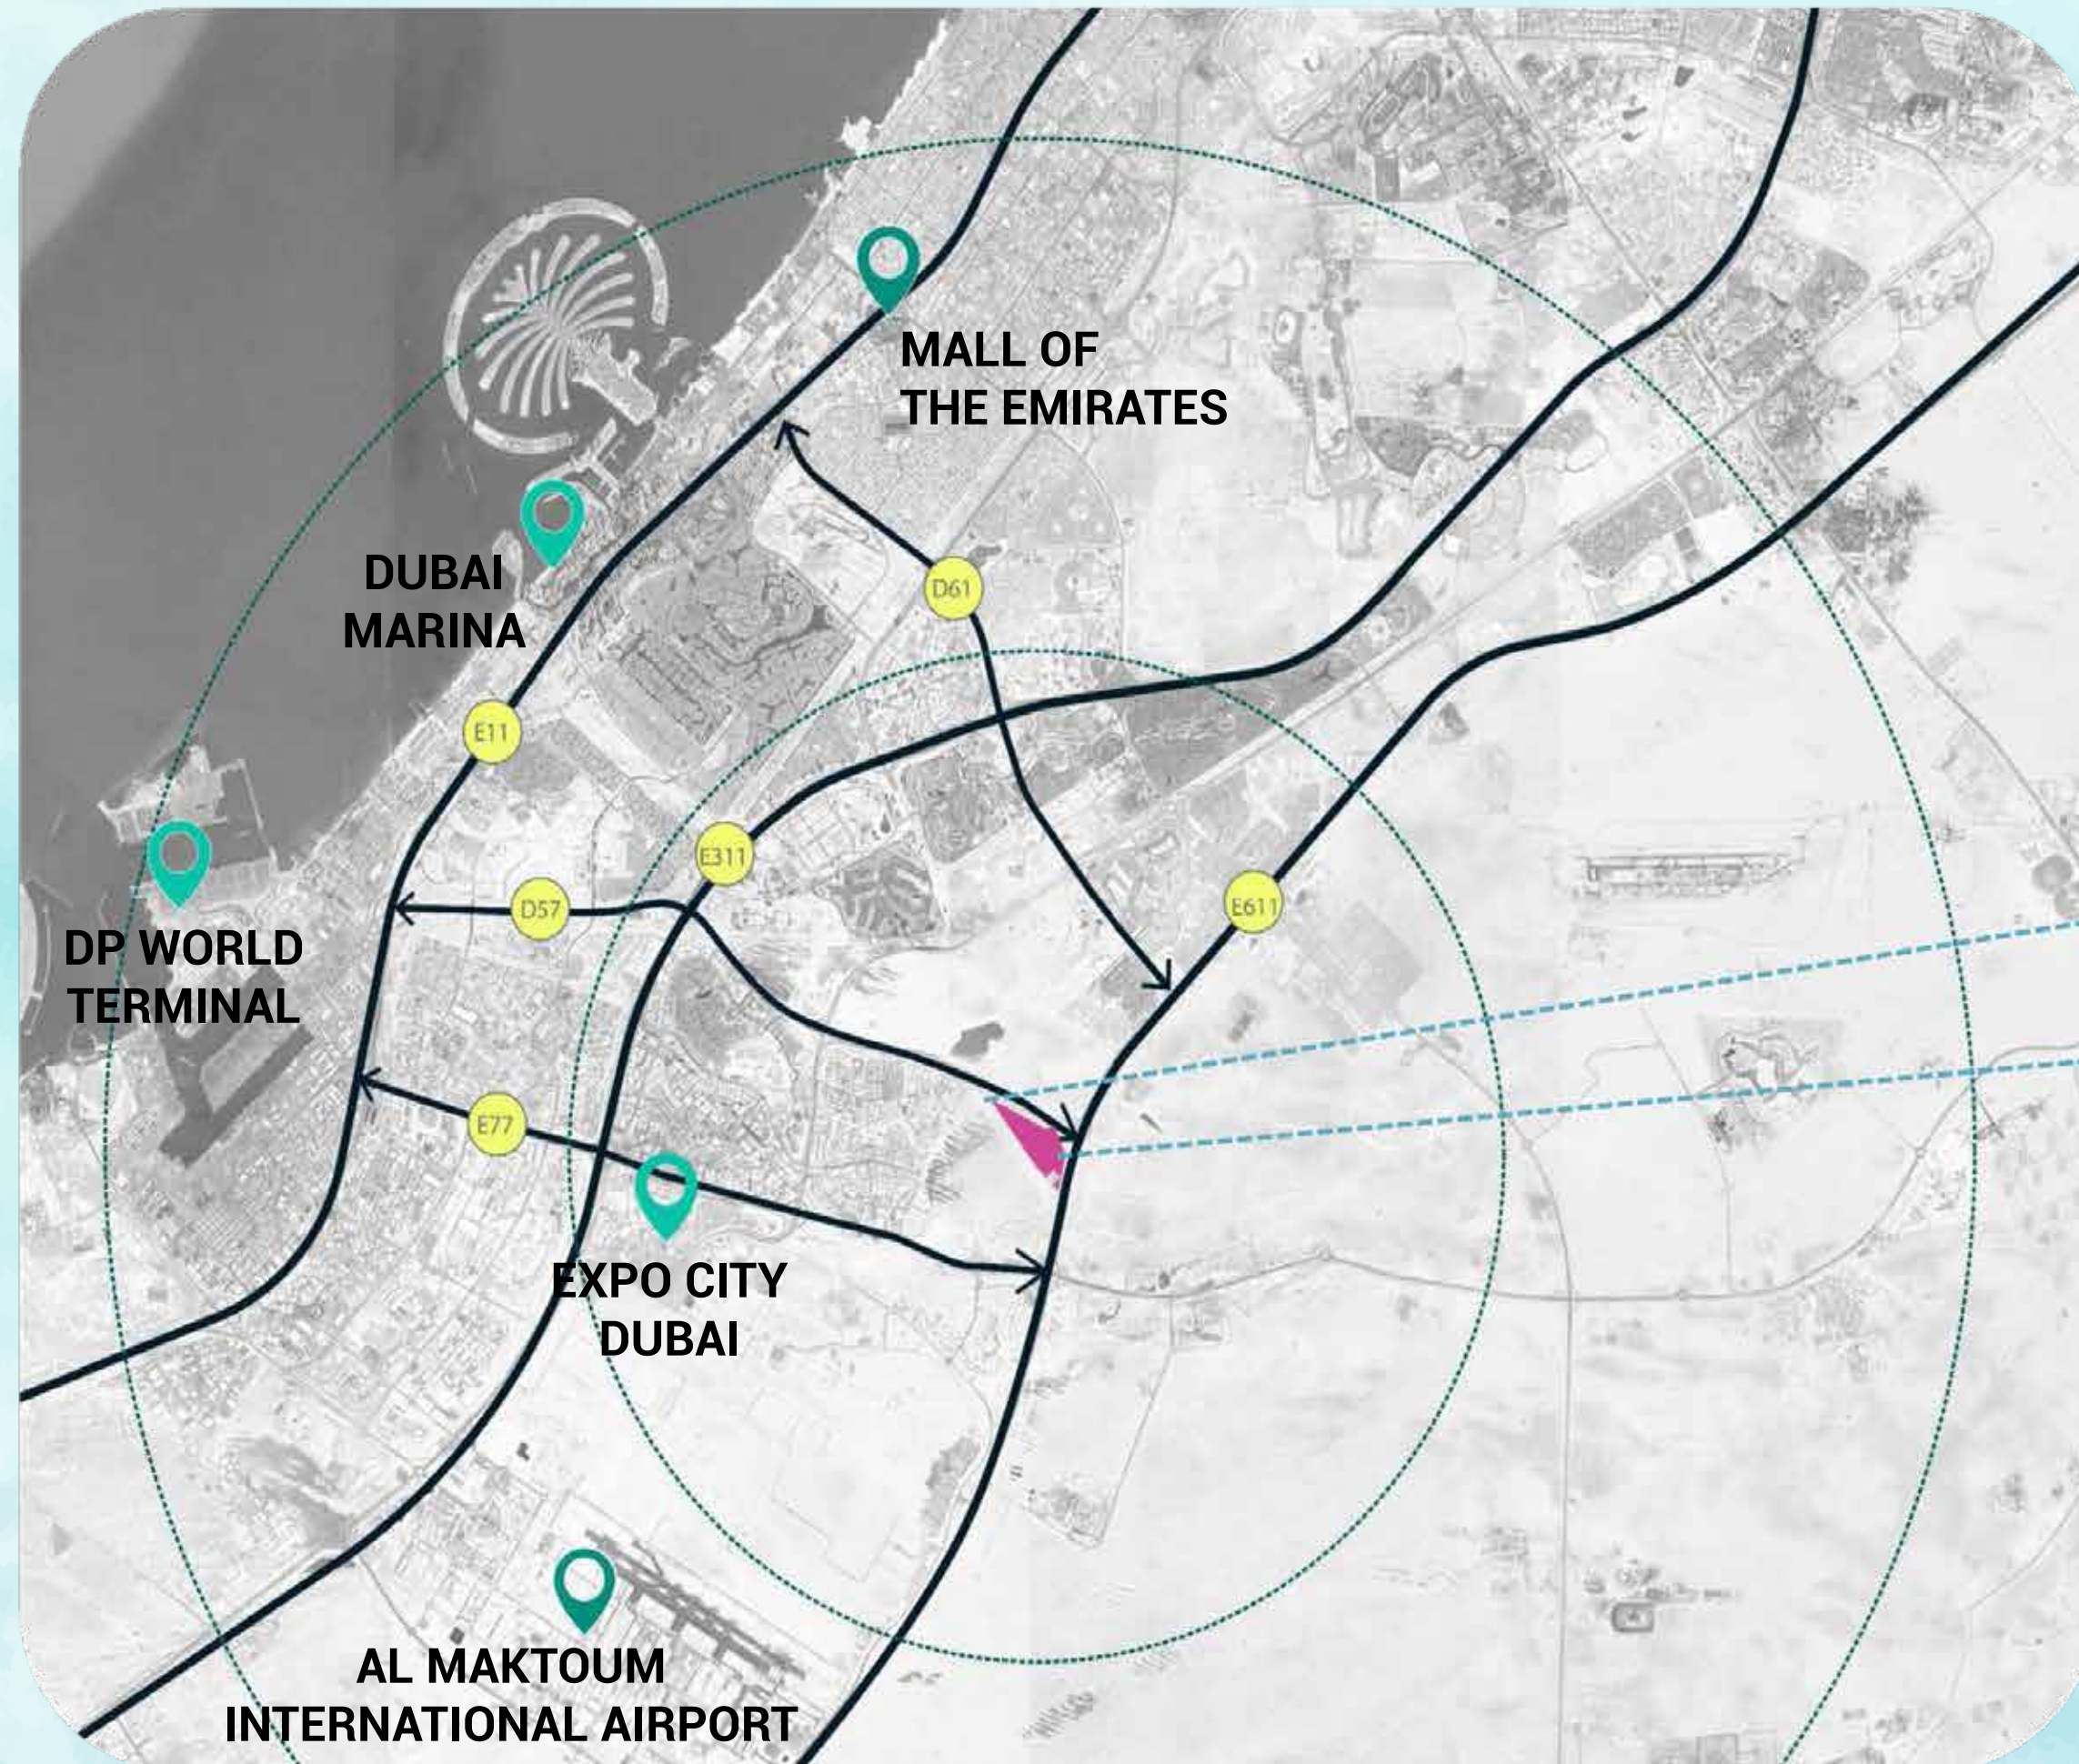

# LOCATION

RIVERSIDE, DUBAI, UAE

# RIVERSIDE

EXPO 2020  
16 MINUTES

METRO  
15 MINUTES

METRO  
12 MINUTES

DAMAC MALL  
9 MINUTES