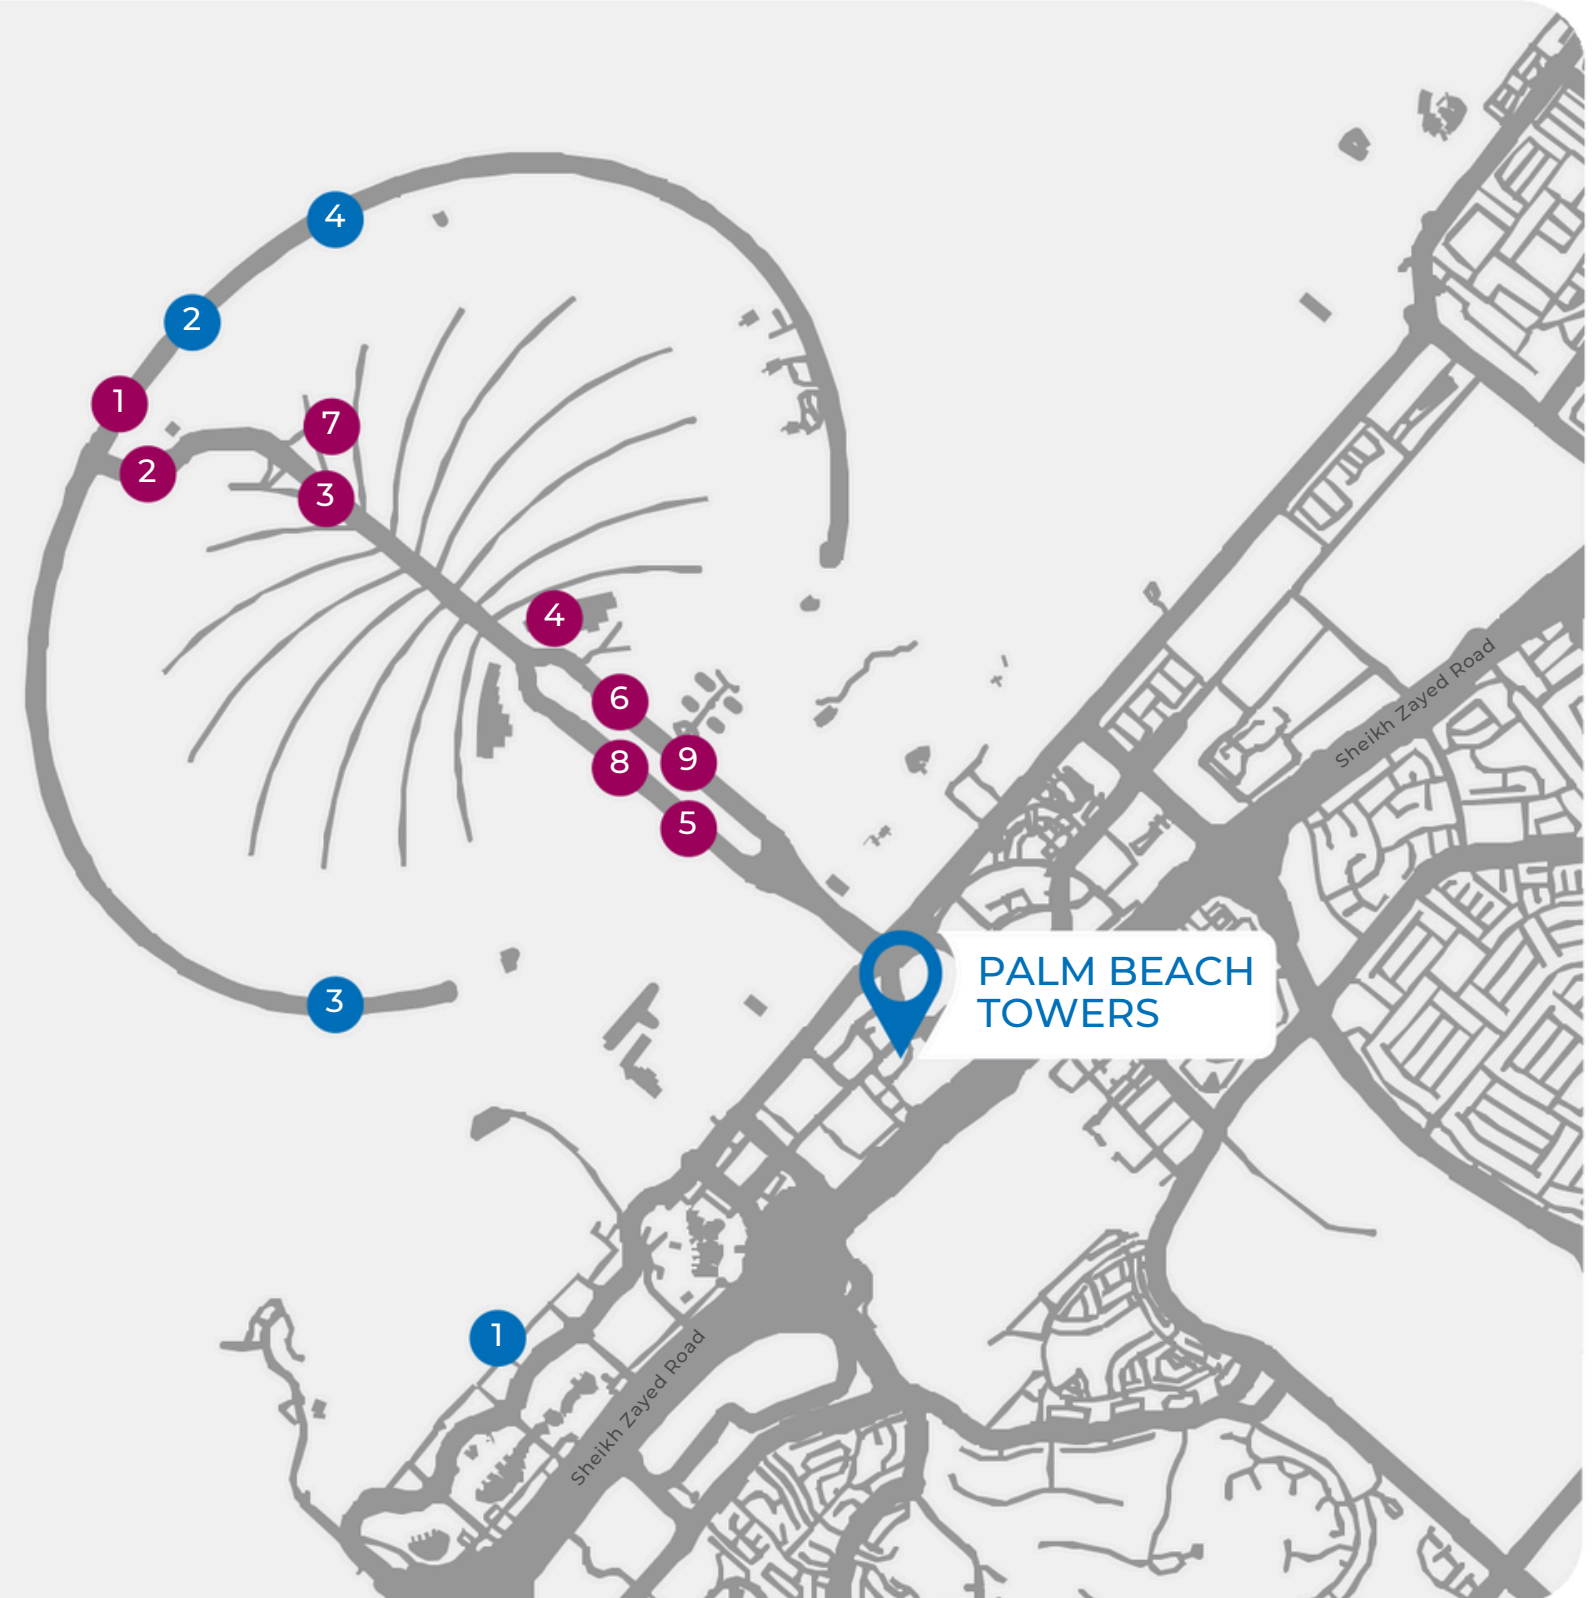

THE EXCEPTIONAL IS ALWAYS AROUND THE CORNER

The Palm Beach Towers are located at the entrance of Palm Jumeirah, right in the middle of one of the most exciting and vibrant areas of the city. This offers the freedom to do whatever the mood strikes, from taking a sunny stroll to eating at some of the most renowned restaurants or spending a day shopping at luxury retail brands. The location is also connected to the entire city with both tram and monorail access, making it easy to take in unmissable experiences across the city, no matter where they may be.

Dining & Entertainment

- 1 Atlantis, The Palm
- 2 WHITE Beach Dubai
- 3 Social District
- 4 Nakheel Mall
- 5 Palm West Beach
- 6 Club Vista Marie
- 7 The Pointe
- 8 The View
- 9 St. Regis

Experiences

- 1 Marina Beach
- 2 Aquaventure Water Park
- 3 Palm Jumeirah Corniche
- 4 Dolphin Bay

Convenience

Supermarkets

Tram Access

Metro Access