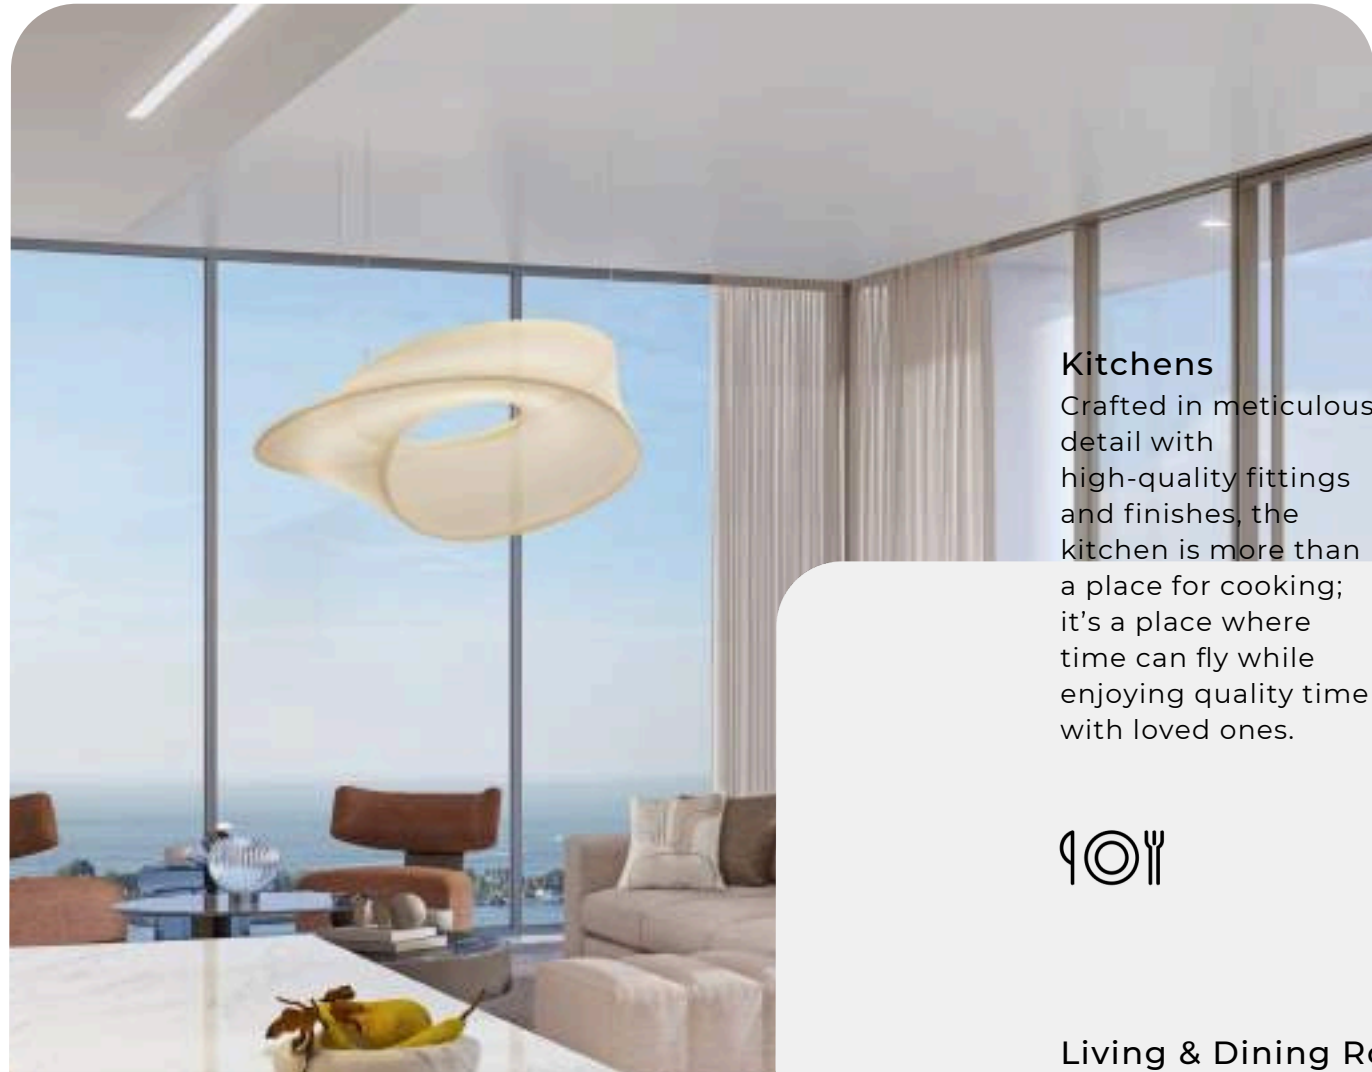

Kitchens

Crafted in meticulous detail with high-quality fittings and finishes, the kitchen is more than a place for cooking; it's a place where time can fly while enjoying quality time with loved ones.